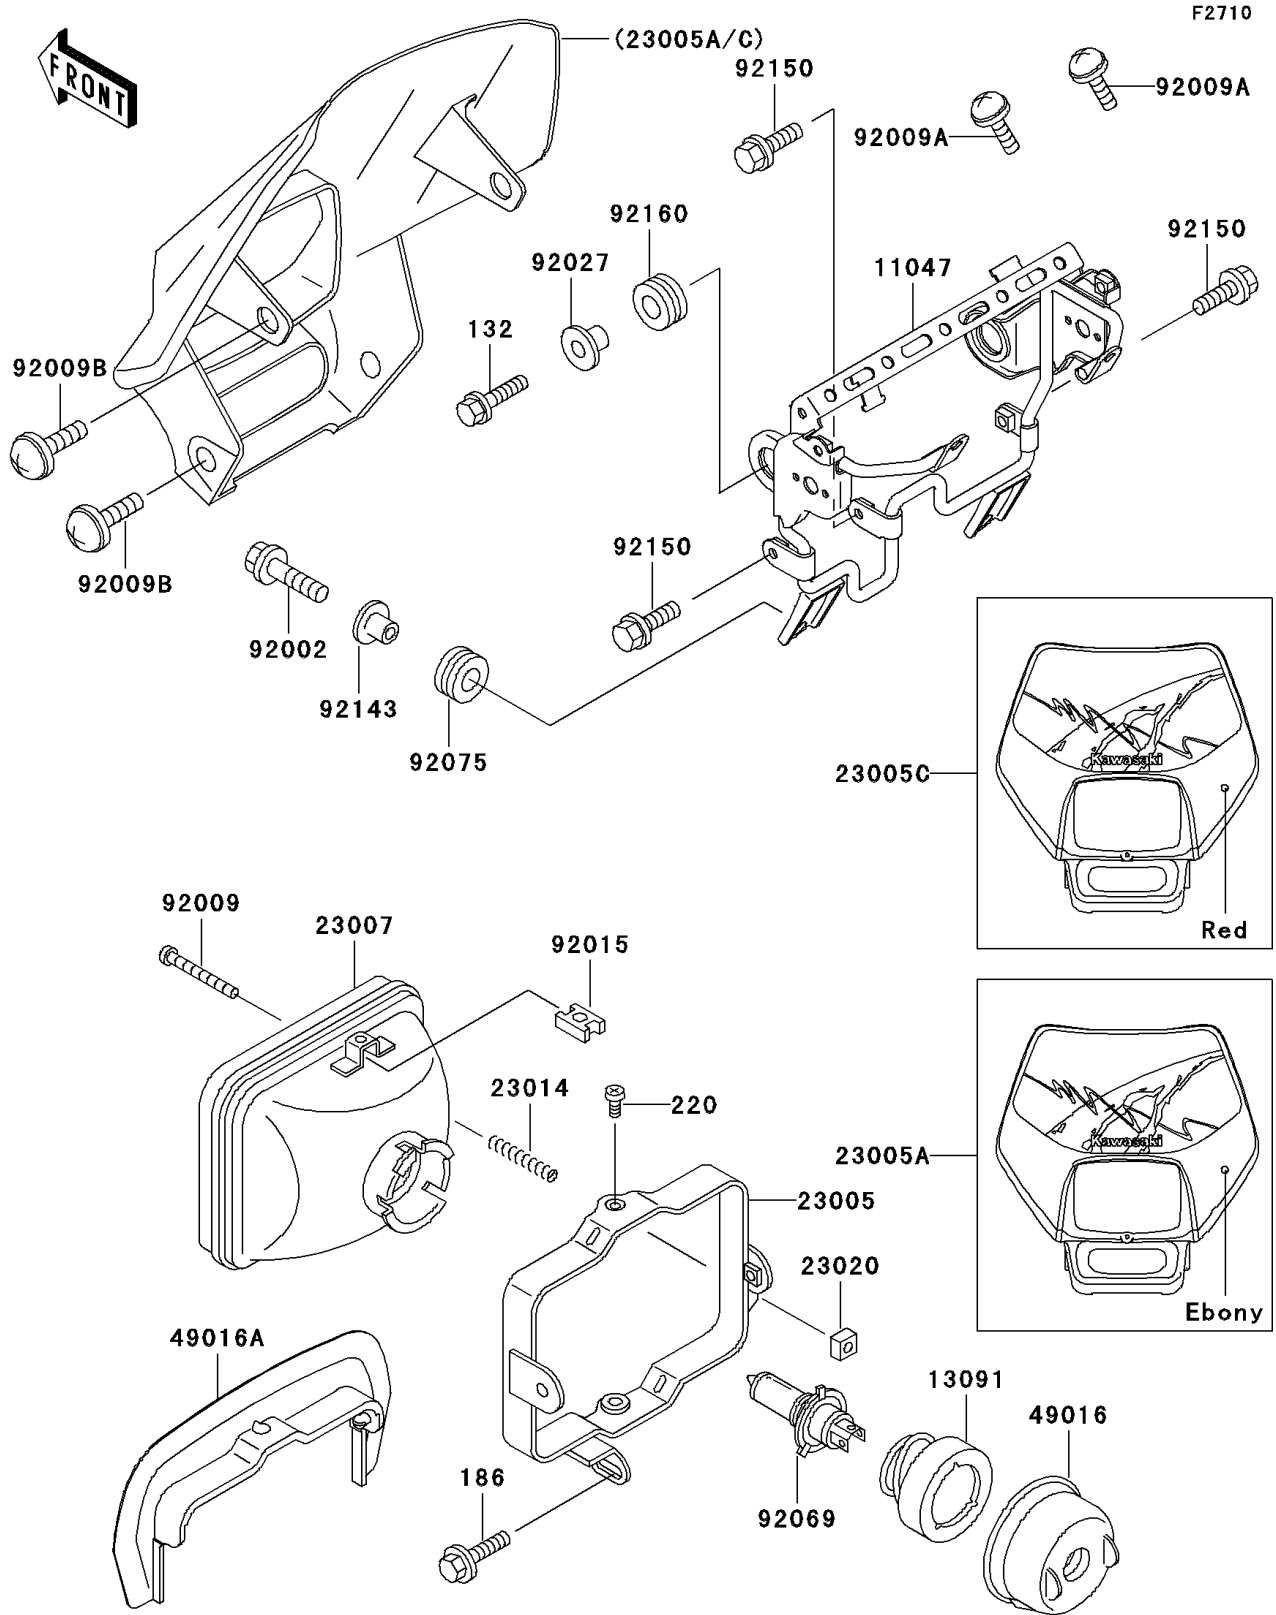

1994 KLX650 PARTS DIAGRAM

Headlight(s)

1994 KLX650 PARTS LIST

Headlight(s)

ITEM NAME	PART NUMBER	QUANTITY
BOLT-FLANGED-SMALL (Ref # 132)	132G0825	2
BOLT-UPSET-WP (Ref # 186)	186B0614	1
SCREW-PAN-CROS,5X8 (Ref # 220)	220B0508	2
BRACKET,HEAD LAMP (Ref # 11047)	11047-1881	1
HOLDER,SOCKET (Ref # 13091)	13091-1558	1
BODY-COMP-HEAD LAMP (Ref # 23005)	23005-1052	1
BODY-COMP-HEAD LAMP,EBONY (Ref # 23005A)	23005-5020-6C	1
LENS-COMP,HEAD LAMP (Ref # 23007)	23007-1280	1
SPRING,FOCUS ADJUSTING (Ref # 23014)	23014-005	1
NUT,4MM,FOCUS ADJUST (Ref # 23020)	23020-018	1
COVER-SEAL,SOCKET (Ref # 49016)	49016-1037	1
COVER-SEAL,HEAD LAMP (Ref # 49016A)	49016-1160	1
BOLT,6X22 (Ref # 92002)	92002-1262	2
SCREW,4X48 (Ref # 92009)	92009-1065	1
SCREW,6X10,WHITE (Ref # 92009A)	92009-1286	2
SCREW,6X14 (Ref # 92009B)	92009-1288	4
NUT,5MM (Ref # 92015)	92015-1354	2
COLLAR,L=14 (Ref # 92027)	92027-1134	2
BULB,12V 60/55W,H4 (Ref # 92069)	92069-1002	1
DAMPER (Ref # 92075)	92075-209	2
COLLAR (Ref # 92143)	92143-1353	2
BOLT,6X12 (Ref # 92150)	92150-1435	3
DAMPER (Ref # 92160)	92160-1007	2