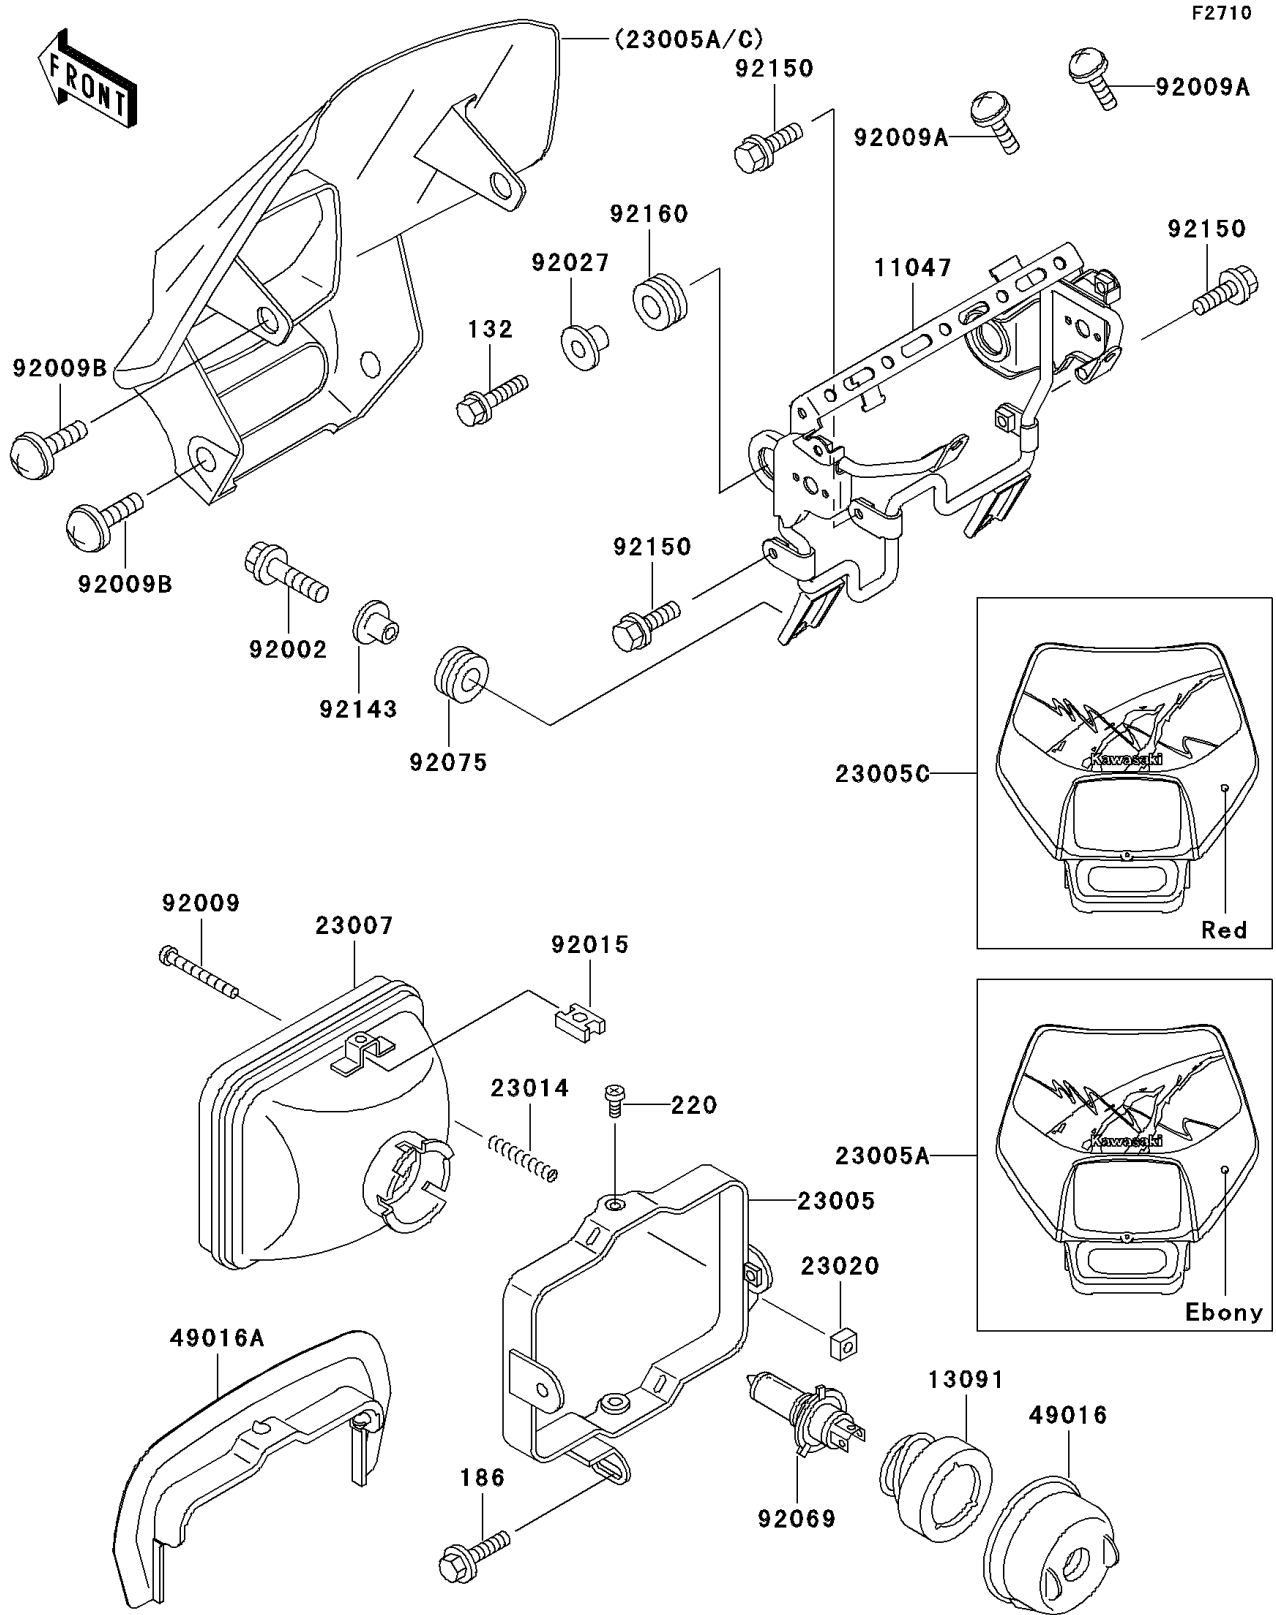

1995 KLX650 PARTS DIAGRAM

Headlight(s)

1995 KLX650 PARTS LIST

Headlight(s)

ITEM NAME	PART NUMBER	QUANTITY
BOLT-FLANGED-SMALL (Ref # 132)	132G0825	2
BOLT-UPSET-WP (Ref # 186)	186B0614	1
SCREW-PAN-CROS,5X8 (Ref # 220)	220B0508	2
BRACKET,HEAD LAMP (Ref # 11047)	11047-1881	1
HOLDER,SOCKET (Ref # 13091)	13091-1558	1
BODY-COMP-HEAD LAMP (Ref # 23005)	23005-1052	1
BODY-COMP-HEAD LAMP,S.RED (Ref # 23005C)	23005-5024-6B	1
LENS-COMP,HEAD LAMP (Ref # 23007)	23007-1280	1
SPRING,FOCUS ADJUSTING (Ref # 23014)	23014-005	1
NUT,4MM,FOCUS ADJUST (Ref # 23020)	23020-018	1
COVER-SEAL,SOCKET (Ref # 49016)	49016-1037	1
COVER-SEAL,HEAD LAMP (Ref # 49016A)	49016-1160	1
BOLT,6X22 (Ref # 92002)	92002-1262	2
SCREW,4X48 (Ref # 92009)	92009-1065	1
SCREW,6X10,WHITE (Ref # 92009A)	92009-1286	2
SCREW,6X14 (Ref # 92009B)	92009-1288	4
NUT,5MM (Ref # 92015)	92015-1354	2
COLLAR,L=14 (Ref # 92027)	92027-1134	2
BULB,12V 60/55W,H4 (Ref # 92069)	92069-1002	1
DAMPER (Ref # 92075)	92075-209	2
COLLAR (Ref # 92143)	92143-1353	2
BOLT,6X12 (Ref # 92150)	92150-1435	3
DAMPER (Ref # 92160)	92160-1007	2