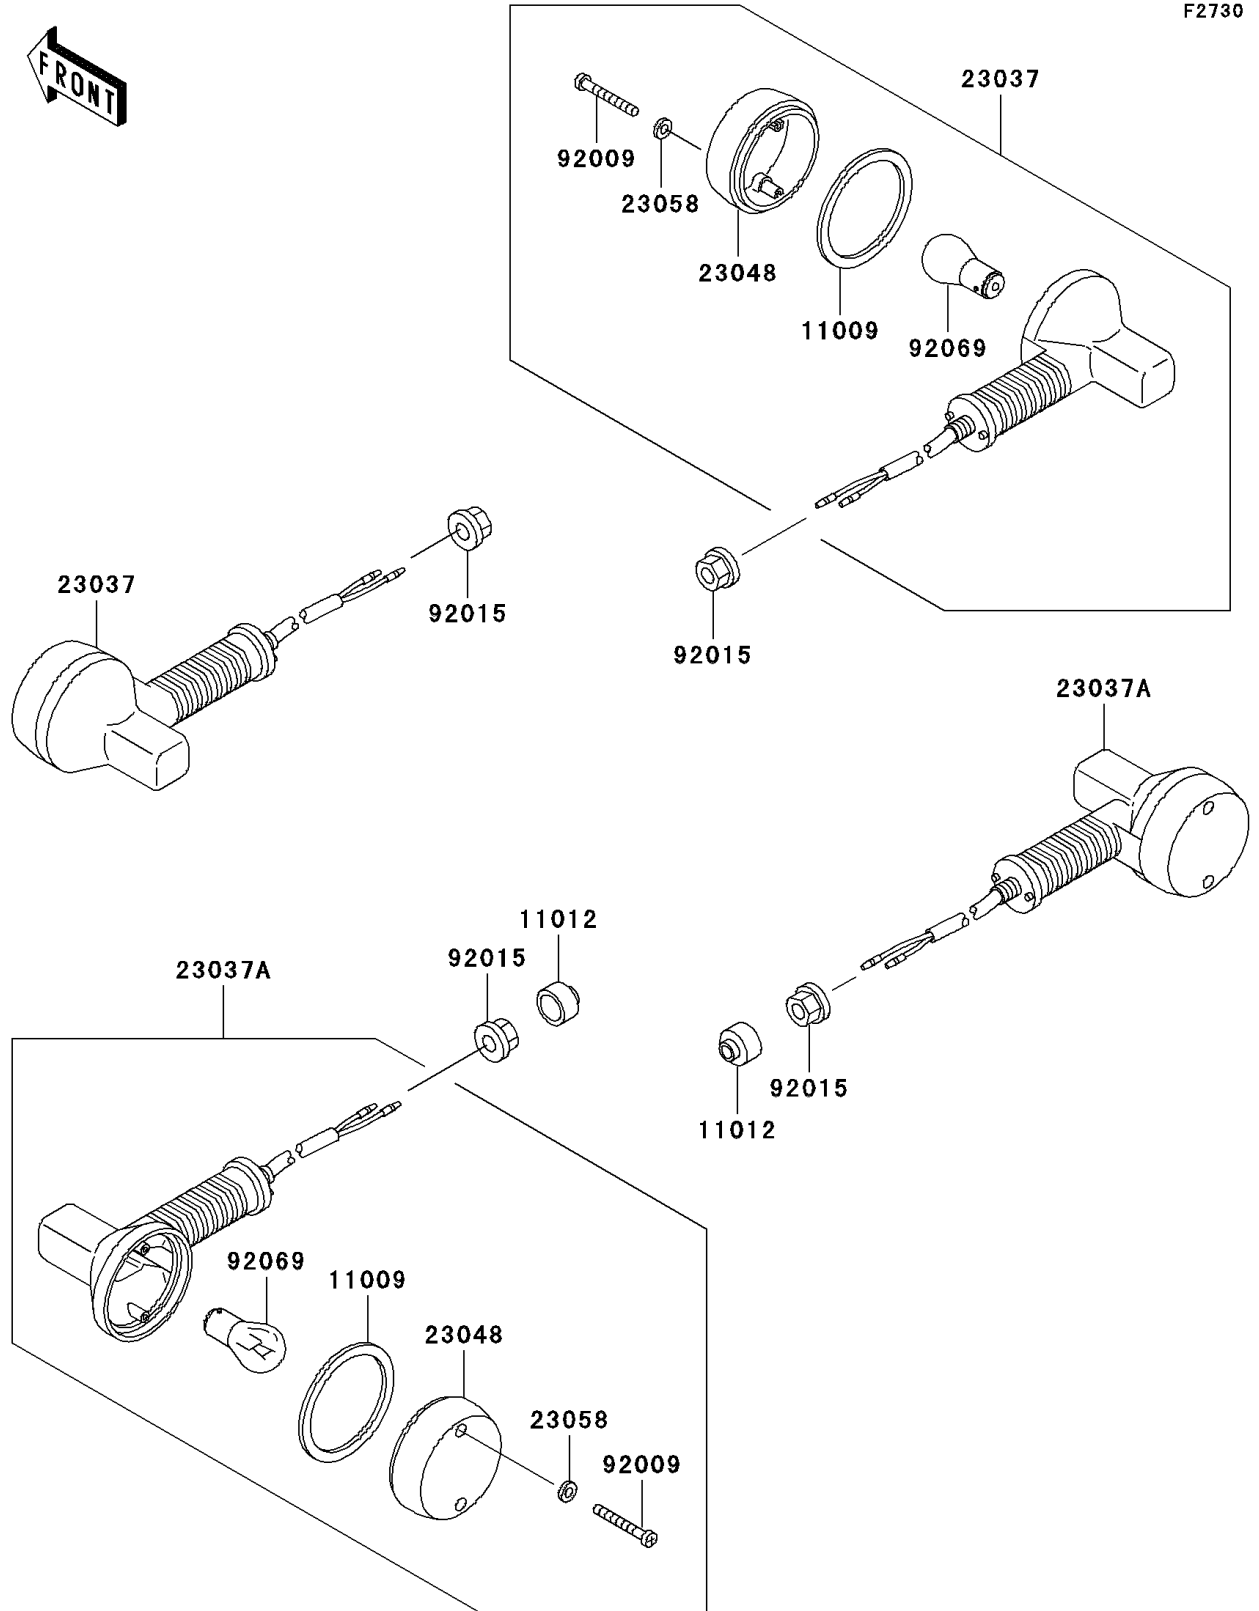

1995 KLX650 PARTS DIAGRAM

Turn Signals

1995 KLX650 PARTS LIST

Turn Signals

ITEM NAME	PART NUMBER	QUANTITY
GASKET,TURN SIGNAL LAMP LENS (Ref # 11009)	11009-1128	4
CAP,SIGNAL LAMP (Ref # 11012)	11012-1367	2
LAMP-ASSY-SIGNAL,FR (Ref # 23037)	23037-1201	2
LAMP-ASSY-SIGNAL,RR (Ref # 23037A)	23037-1298	2
LENS-SIGNAL LAMP (Ref # 23048)	23048-1076	4
WASHER,PLAIN,4MM (Ref # 23058)	23058-002	8
SCREW,TAPPING,4X30 (Ref # 92009)	92009-1056	8
NUT,FLANGED,10MM (Ref # 92015)	92015-1428	4
BULB,12V 32CP(23W) (Ref # 92069)	92069-055	4