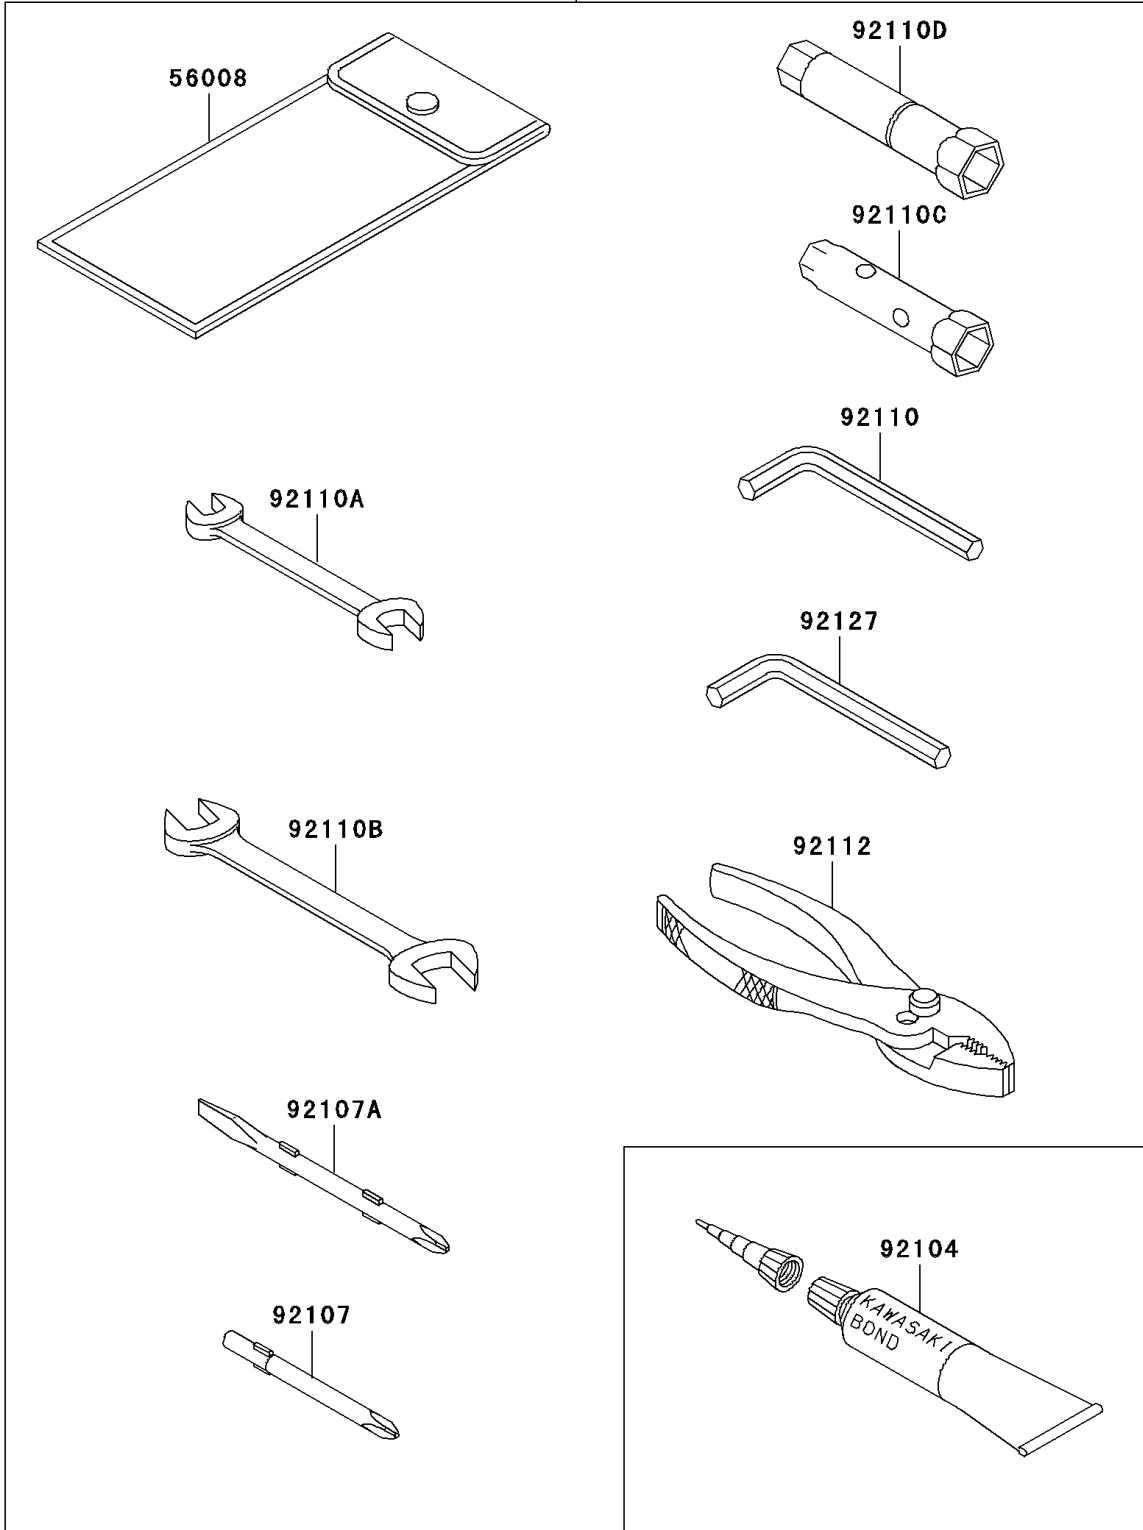

1994 KLX650 PARTS DIAGRAM

Owner's Tools

56007

F2810

1994 KLX650 PARTS LIST

Owner's Tools

ITEM NAME	PART NUMBER	QUANTITY
TOOL-KIT (Ref # 56007)	56007-1375	1
BAG,TOOL (Ref # 56008)	56008-1007	1
GASKET-LIQUID,TUBE,100G,SILVER (Ref # 92104)	92104-002	1
TOOL-DRIVER,#3PHILLIPS (Ref # 92107)	92107-005	1
TOOL-DRIVER,#2PHILLIPS&SLOT (Ref # 92107A)	92107-1051	1
TOOL-WRENCH,ALLEN,5MM (Ref # 92110)	92110-1015	1
TOOL-WRENCH,OPEN END,10X12 (Ref # 92110A)	92110-1152	1
TOOL-WRENCH,OPEN END,14X17 (Ref # 92110B)	92110-1153	1
TOOL-WRENCH,BOX,8&10MM (Ref # 92110C)	92110-1160	1
TOOL-WRENCH,BOX,18MM (Ref # 92110D)	92110-1170	1
TOOL-PLIERS (Ref # 92112)	92112-003	1
TOOL-WRENCH,ALLEN,6MM (Ref # 92127)	92127-003	1