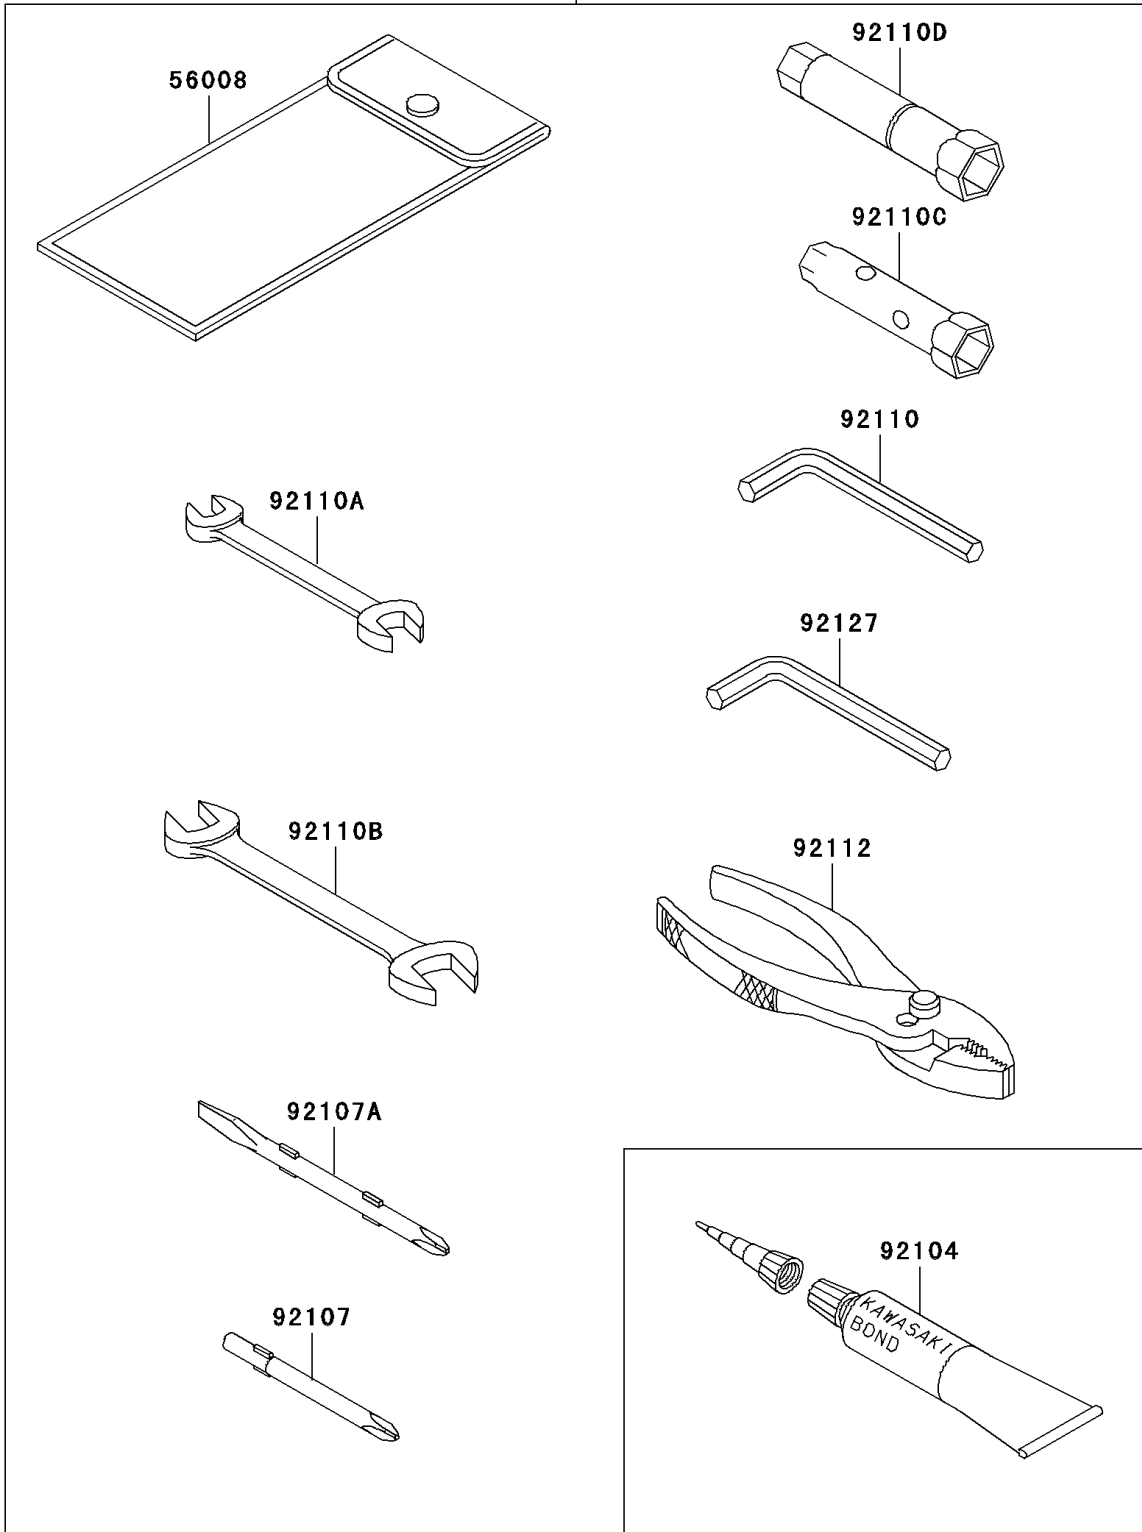

1995 KLX650 PARTS DIAGRAM

Owner's Tools

56007

F2810

1995 KLX650 PARTS LIST

Owner's Tools

ITEM NAME	PART NUMBER	QUANTITY
TOOL-KIT (Ref # 56007)	56007-1375	1
BAG,TOOL (Ref # 56008)	56008-1007	1
GASKET-LIQUID,TUBE,100G,SILVER (Ref # 92104)	92104-002	1
TOOL-DRIVER,#3PHILLIPS (Ref # 92107)	92107-005	1
TOOL-DRIVER,#2PHILLIPS&SLOT (Ref # 92107A)	92107-1051	1
TOOL-WRENCH,ALLEN,5MM (Ref # 92110)	92110-1015	1
TOOL-WRENCH,OPEN END,10X12 (Ref # 92110A)	92110-1152	1
TOOL-WRENCH,OPEN END,14X17 (Ref # 92110B)	92110-1153	1
TOOL-WRENCH,BOX,8&10MM (Ref # 92110C)	92110-1160	1
TOOL-WRENCH,BOX,18MM (Ref # 92110D)	92110-1170	1
TOOL-PLIERS (Ref # 92112)	92112-003	1
TOOL-WRENCH,ALLEN,6MM (Ref # 92127)	92127-003	1