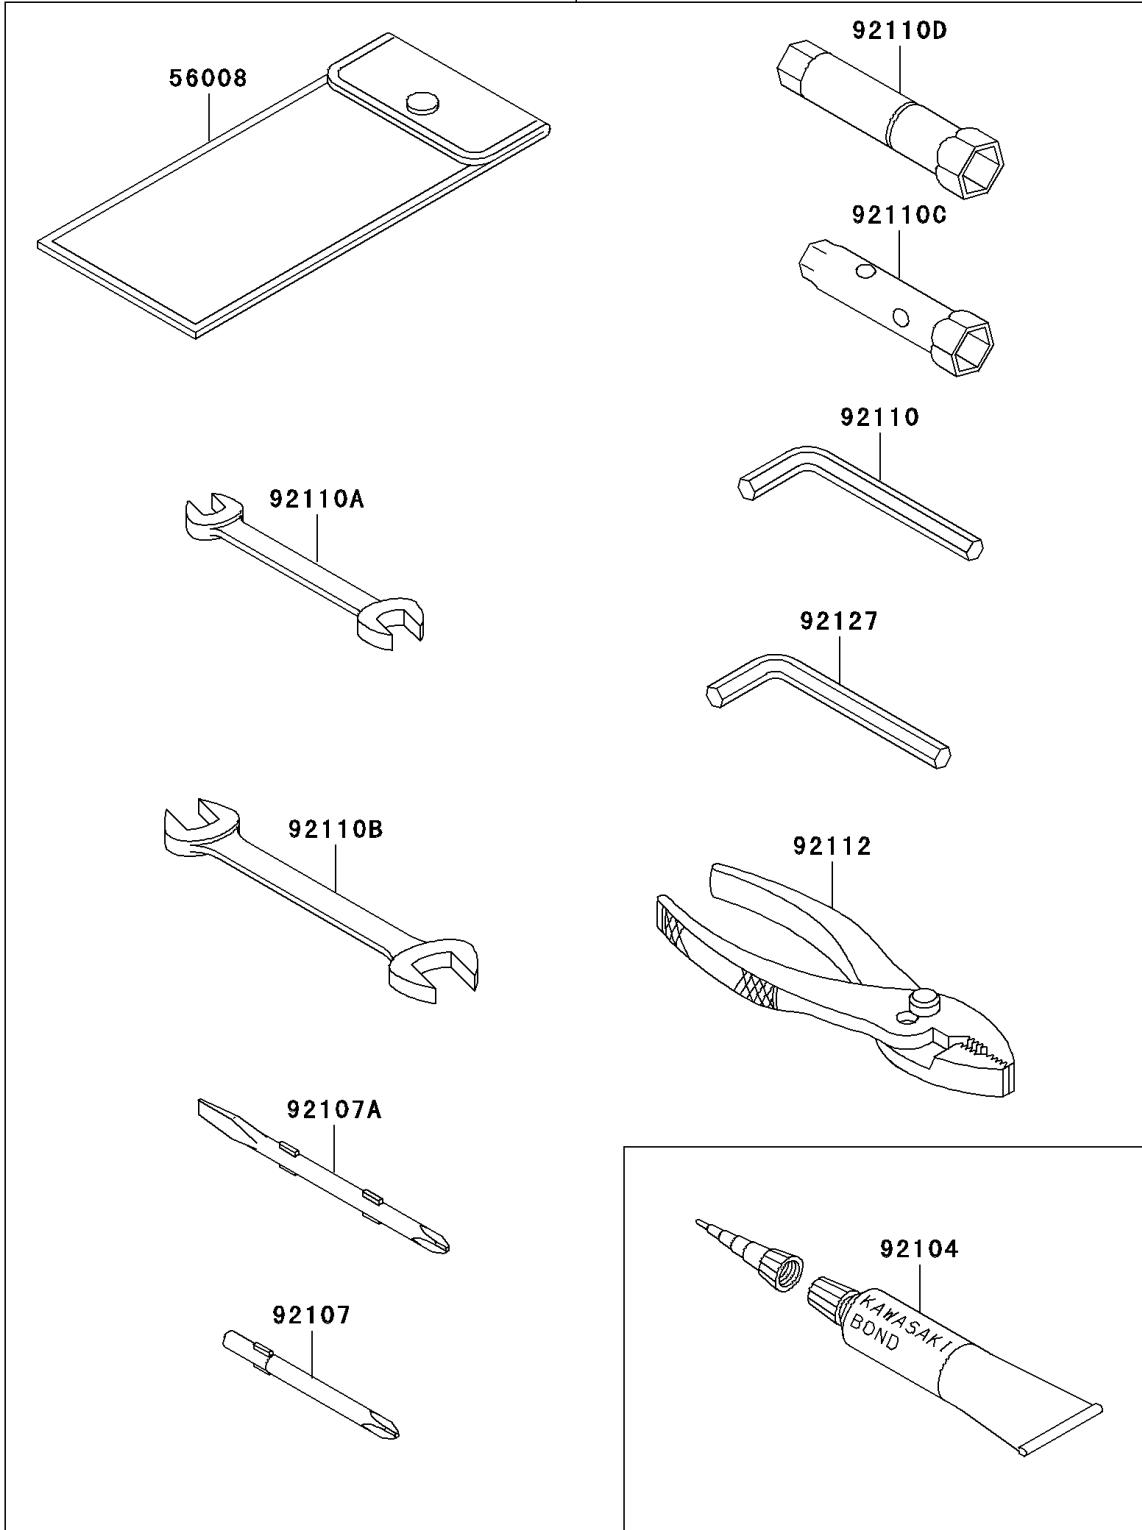

# 1995 KLX650 PARTS DIAGRAM

Owner's Tools

56007

F2810

# 1995 KLX650 PARTS LIST

## Owner's Tools

ITEM NAME	PART NUMBER	QUANTITY
TOOL-KIT (Ref # 56007)	56007-1375	1
BAG,TOOL (Ref # 56008)	56008-1007	1
GASKET-LIQUID,TUBE,100G,SILVER (Ref # 92104)	92104-002	1
TOOL-DRIVER,#3PHILLIPS (Ref # 92107)	92107-005	1
TOOL-DRIVER,#2PHILLIPS&SLOT (Ref # 92107A)	92107-1051	1
TOOL-WRENCH,ALLEN,5MM (Ref # 92110)	92110-1015	1
TOOL-WRENCH,OPEN END,10X12 (Ref # 92110A)	92110-1152	1
TOOL-WRENCH,OPEN END,14X17 (Ref # 92110B)	92110-1153	1
TOOL-WRENCH,BOX,8&10MM (Ref # 92110C)	92110-1160	1
TOOL-WRENCH,BOX,18MM (Ref # 92110D)	92110-1170	1
TOOL-PLIERS (Ref # 92112)	92112-003	1
TOOL-WRENCH,ALLEN,6MM (Ref # 92127)	92127-003	1