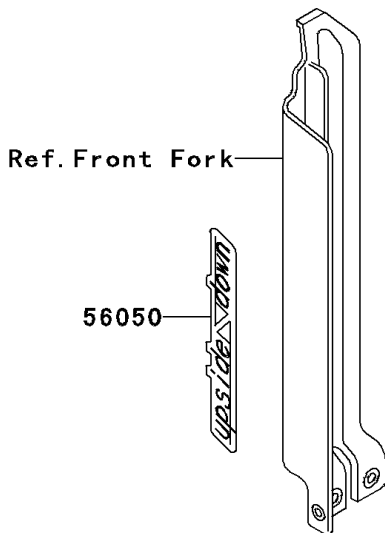

# 1994 KLX650 PARTS DIAGRAM

Decals(Ebony)(KLX650-C1/C2)

F2861

# 1994 KLX650 PARTS LIST

Decals(Ebony)(KLX650-C1/C2)

ITEM NAME	PART NUMBER	QUANTITY
MARK,UP SIDE DOWN (Ref # 56050)	56050-1835	2
MARK,SWING ARM,UNI-TRAK (Ref # 56050A)	56050-1916	2
PATTERN,SHROUD,LH (Ref # 56060)	56060-1538	1
PATTERN,SHROUD,RH (Ref # 56060A)	56060-1539	1
PATTERN,SIDE COVER,LH (Ref # 56060B)	56060-1540	1
PATTERN,SIDE COVER,RH (Ref # 56060C)	56060-1541	1
PATTERN,HEAD LAMP COVER (Ref # 56060D)	56060-1542	1