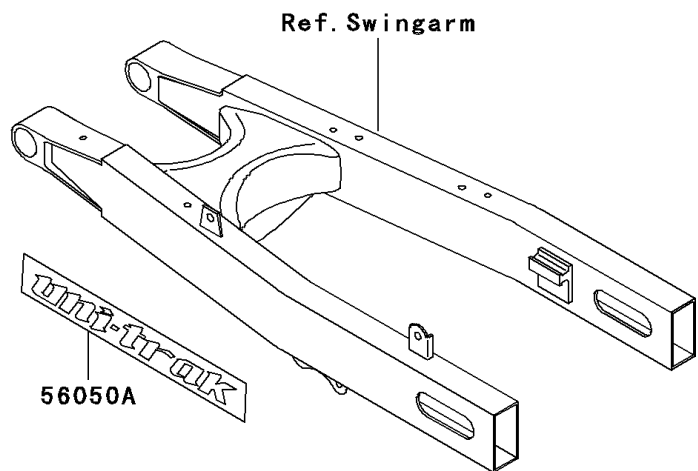

# 1994 KLX650 PARTS DIAGRAM

Decals(Ebony)(KLX650-C1/C2)

F2861

# 1994 KLX650 PARTS LIST

Decals(Ebony)(KLX650-C1/C2)

ITEM NAME	PART NUMBER	QUANTITY
MARK,UP SIDE DOWN (Ref # 56050)	56050-1835	2
MARK,SWING ARM,UNI-TRAK (Ref # 56050A)	56050-1916	2
PATTERN,SHROUD,LH (Ref # 56060)	56060-1538	1
PATTERN,SHROUD,RH (Ref # 56060A)	56060-1539	1
PATTERN,SIDE COVER,LH (Ref # 56060B)	56060-1540	1
PATTERN,SIDE COVER,RH (Ref # 56060C)	56060-1541	1
PATTERN,HEAD LAMP COVER (Ref # 56060D)	56060-1542	1