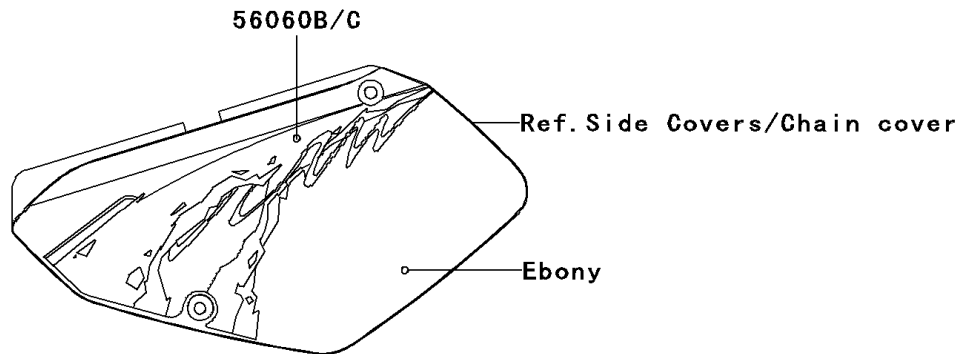

# 1994 KLX650 PARTS DIAGRAM

Decals(Ebony)(KLX650-C1/C2)

F2861

# 1994 KLX650 PARTS LIST

Decals(Ebony)(KLX650-C1/C2)

ITEM NAME	PART NUMBER	QUANTITY
MARK,UP SIDE DOWN (Ref # 56050)	56050-1835	2
MARK,SWING ARM,UNI-TRAK (Ref # 56050A)	56050-1916	2
PATTERN,SHROUD,LH (Ref # 56060)	56060-1538	1
PATTERN,SHROUD,RH (Ref # 56060A)	56060-1539	1
PATTERN,SIDE COVER,LH (Ref # 56060B)	56060-1540	1
PATTERN,SIDE COVER,RH (Ref # 56060C)	56060-1541	1
PATTERN,HEAD LAMP COVER (Ref # 56060D)	56060-1542	1