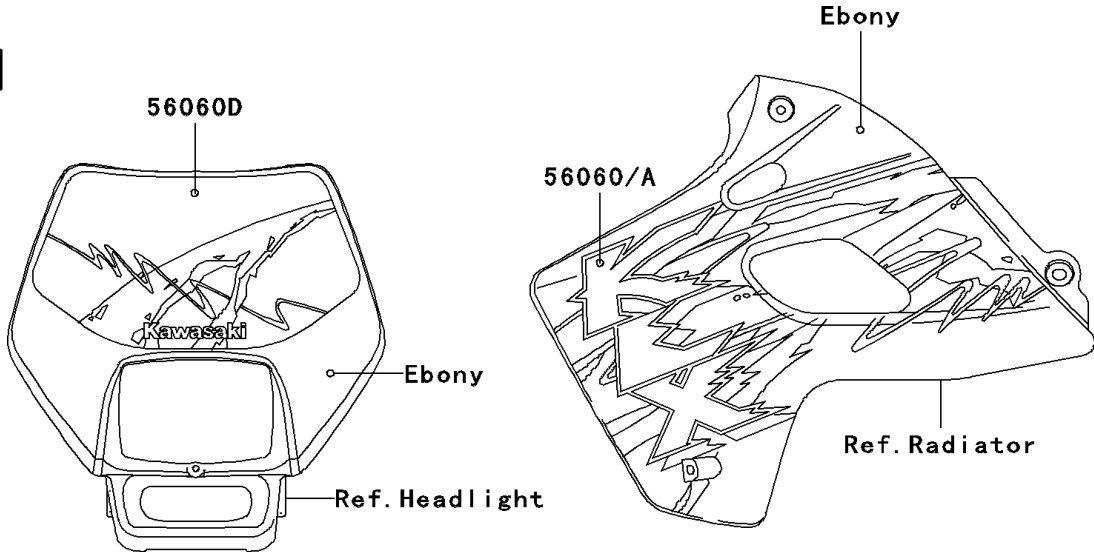

# 1994 KLX650 PARTS DIAGRAM

Decals(Ebony)(KLX650-C1/C2)

F2861

# 1994 KLX650 PARTS LIST

Decals(Ebony)(KLX650-C1/C2)

ITEM NAME	PART NUMBER	QUANTITY
MARK,UP SIDE DOWN (Ref # 56050)	56050-1835	2
MARK,SWING ARM,UNI-TRAK (Ref # 56050A)	56050-1916	2
PATTERN,SHROUD,LH (Ref # 56060)	56060-1538	1
PATTERN,SHROUD,RH (Ref # 56060A)	56060-1539	1
PATTERN,SIDE COVER,LH (Ref # 56060B)	56060-1540	1
PATTERN,SIDE COVER,RH (Ref # 56060C)	56060-1541	1
PATTERN,HEAD LAMP COVER (Ref # 56060D)	56060-1542	1