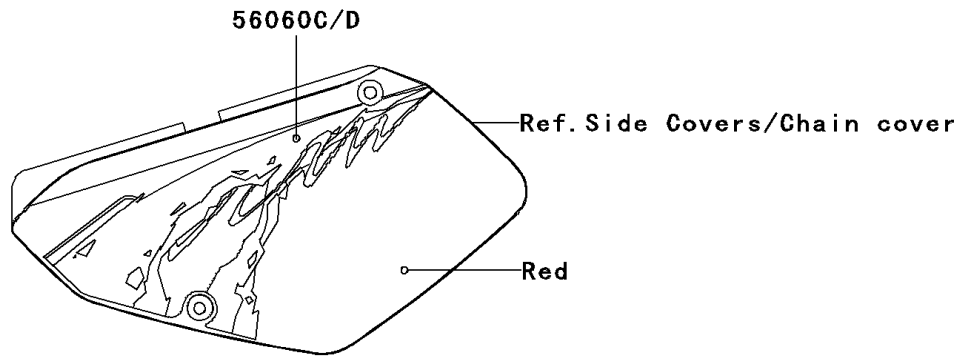

# 1995 KLX650 PARTS DIAGRAM

Decals(Red)(KLX650-C3/C4)

F2861A

# 1995 KLX650 PARTS LIST

Decals(Red)(KLX650-C3/C4)

ITEM NAME	PART NUMBER	QUANTITY
MARK,UP SIDE DOWN (Ref # 56050)	56050-1835	2
MARK,SWING ARM,UNI-TRAK (Ref # 56050A)	56050-1916	2
PATTERN,HEAD LAMP COVER (Ref # 56060)	56060-1551	1
PATTERN,SHROUD,LH (Ref # 56060A)	56060-1751	1
PATTERN,SHROUD,RH (Ref # 56060B)	56060-1752	1
PATTERN,SIDE COVER,LH (Ref # 56060C)	56060-1753	1
PATTERN,SIDE COVER,RH (Ref # 56060D)	56060-1754	1