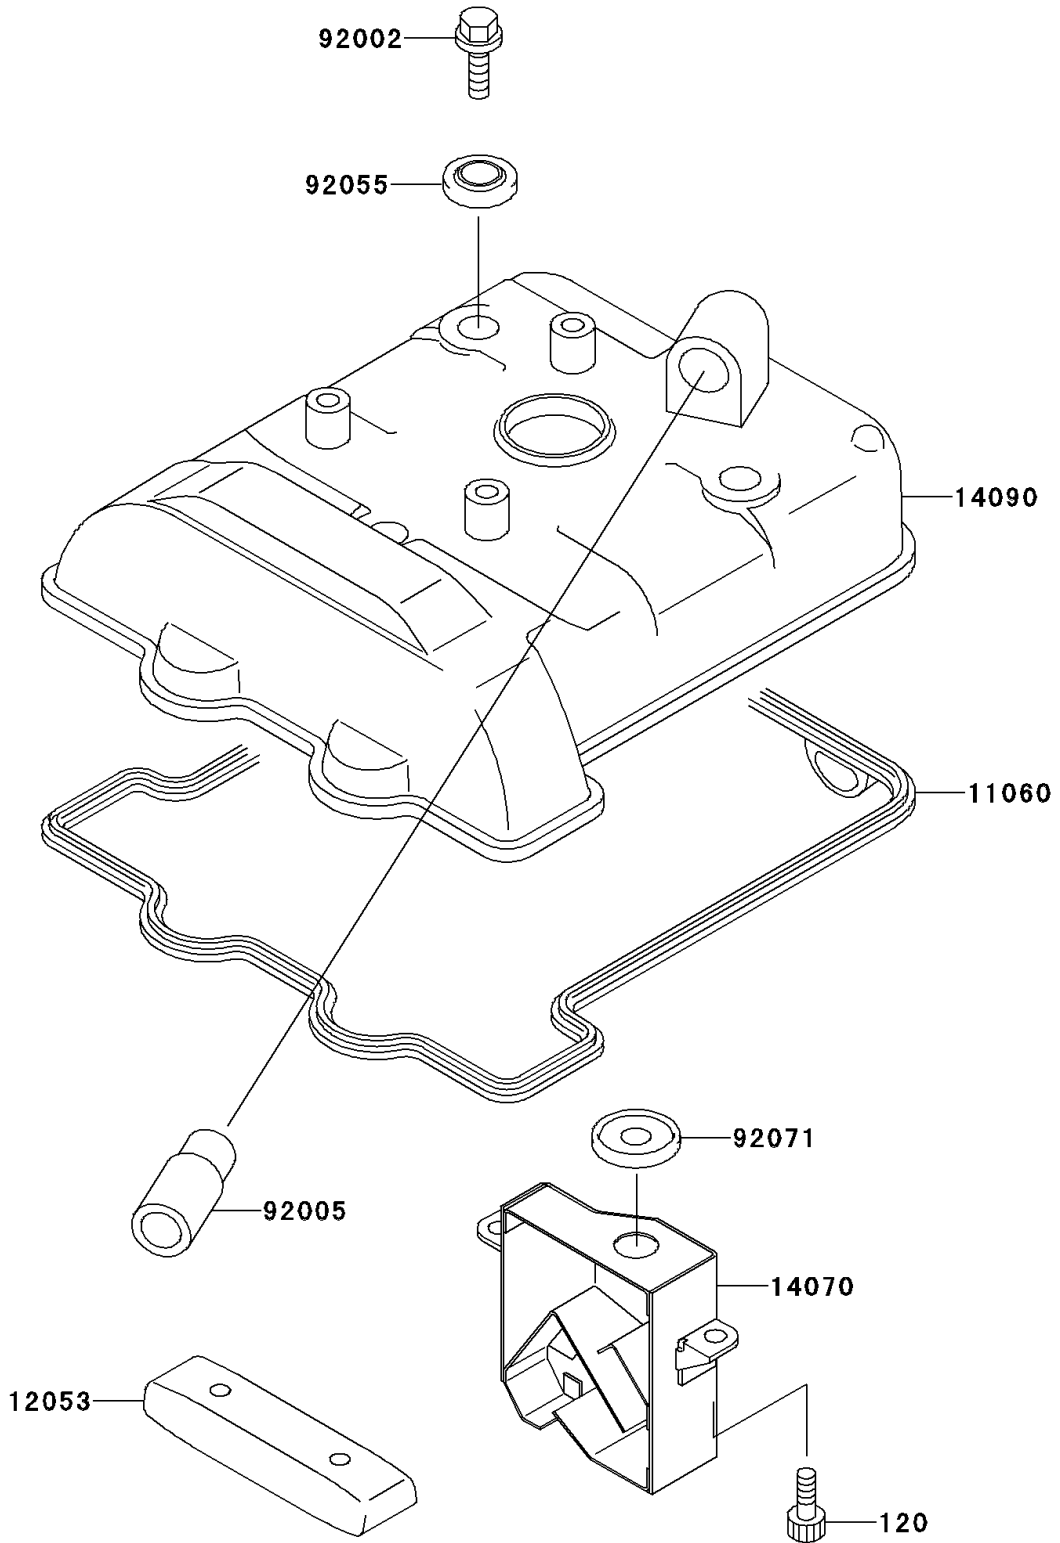

# 1996 KLX650R PARTS DIAGRAM

Cylinder Head Cover

E1112

# 1996 KLX650R PARTS LIST

## Cylinder Head Cover

ITEM NAME	PART NUMBER	QUANTITY
BOLT-SOCKET (Ref # 120)	120P0512	2
GASKET,HEAD COVER (Ref # 11060)	11060-1299	1
GUIDE-CHAIN (Ref # 12053)	12053-1274	1
BODY-BREATHER (Ref # 14070)	14070-1078	1
COVER,HEAD (Ref # 14090)	14090-1230	1
BOLT,L=20.5 (Ref # 92002)	92002-1327	3
FITTING,REED VALVE (Ref # 92005)	92005-1006	1
RING-O,HEAD COVER BOLT (Ref # 92055)	92055-1352	3
GROMMET (Ref # 92071)	92071-1219	1