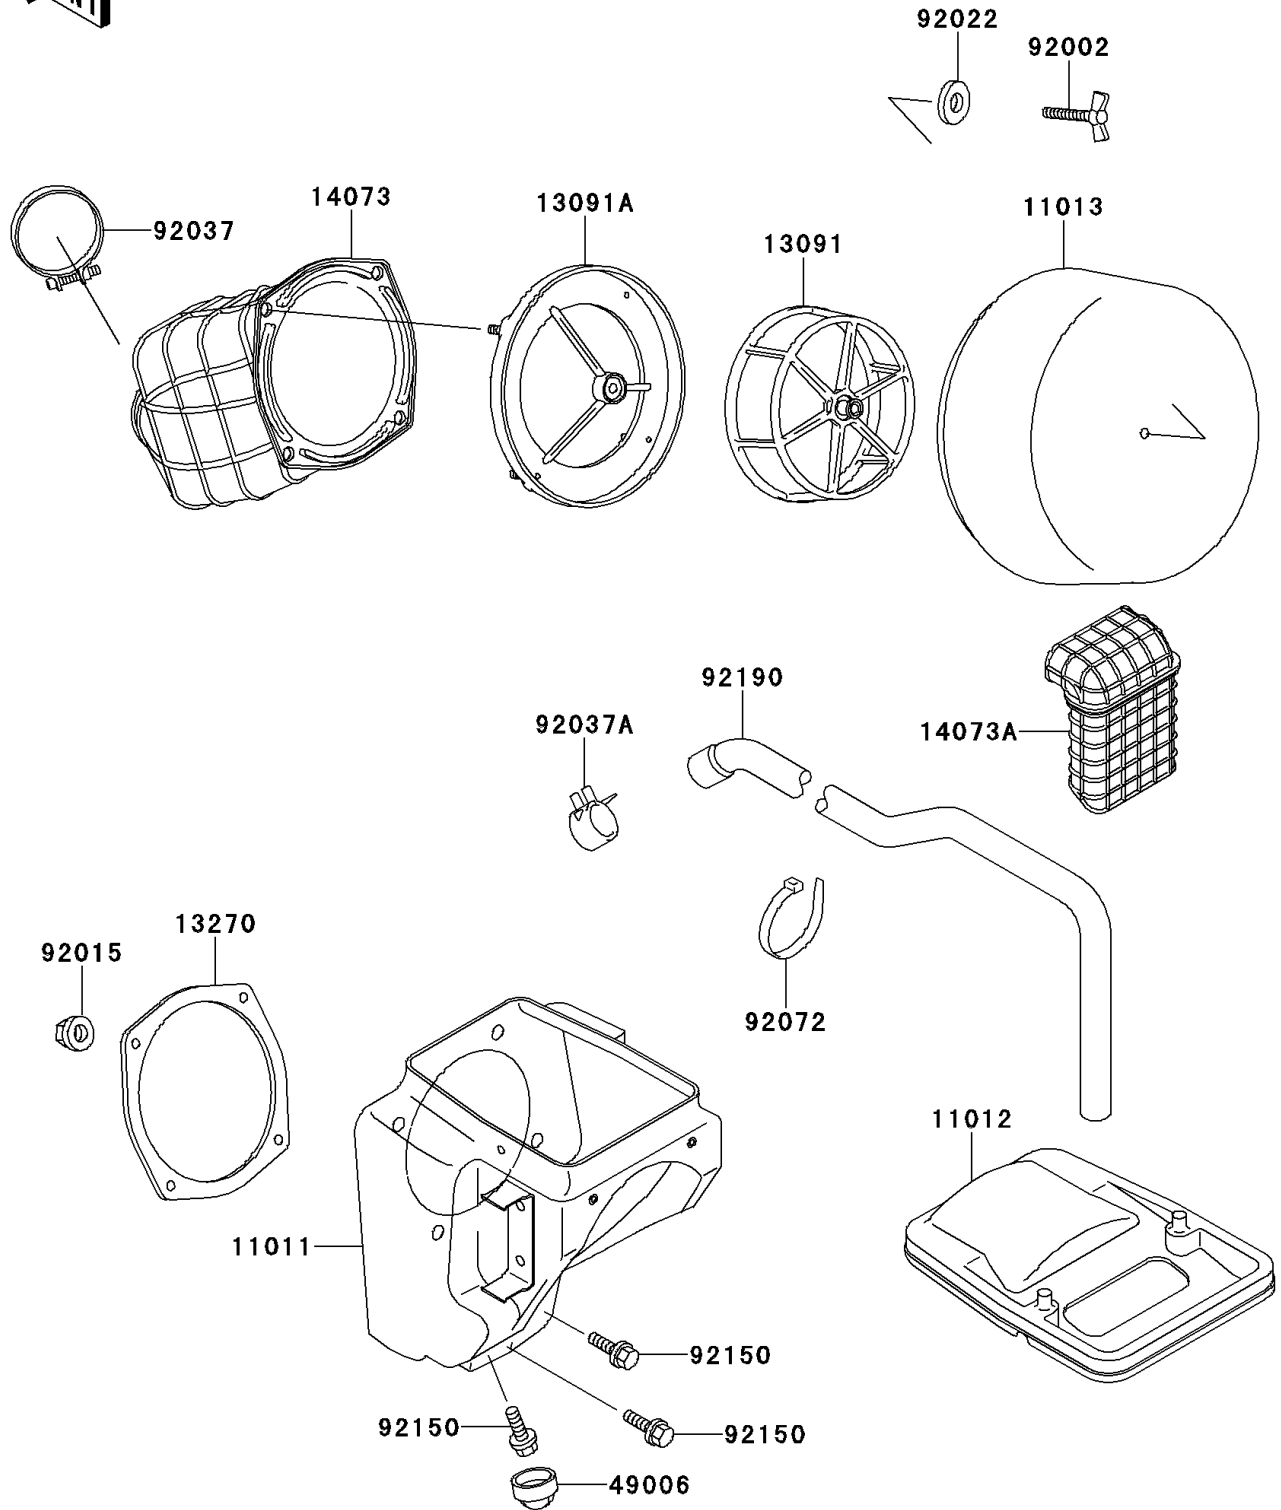

1996 KLX650R PARTS DIAGRAM

Air Cleaner

E1130

1996 KLX650R PARTS LIST

Air Cleaner

| ITEM NAME | PART NUMBER | QUANTITY |
|----------------------------------|-------------|----------|
| CASE-AIR FILTER (Ref # 11011) | 11011-1421 | 1 |
| CAP,AIR FILTER (Ref # 11012) | 11012-1856 | 1 |
| ELEMENT-AIR FILTER (Ref # 11013) | 11013-1196 | 1 |
| HOLDER,ELEMENT (Ref # 13091) | 13091-1454 | 1 |
| HOLDER,ELEMENT (Ref # 13091A) | 13091-1835 | 1 |
| PLATE,DUCT FITTING (Ref # 13270) | 13270-1284 | 1 |
| DUCT,AIR FILTER (Ref # 14073) | 14073-1527 | 1 |
| BOOT (Ref # 49006) | 49006-1248 | 1 |
| BOLT,WING (Ref # 92002) | 92002-1719 | 1 |
| NUT,FLANGED,5MM (Ref # 92015) | 92015-1656 | 4 |
| WASHER,6.5X20X1.6 (Ref # 92022) | 92022-125 | 1 |
| CLAMP (Ref # 92037) | 92037-1859 | 1 |
| CLAMP (Ref # 92037A) | 92037-1860 | 1 |
| BAND,L=365 (Ref # 92072) | 92072-1197 | 1 |
| BOLT,FLANGED,6X16 (Ref # 92150) | 92150-1506 | 3 |
| TUBE,BREATHER (Ref # 92190) | 92190-1386 | 1 |
| DUCT,AIR INTAKE (Ref # 14073A) | 14073-1576 | 1 |