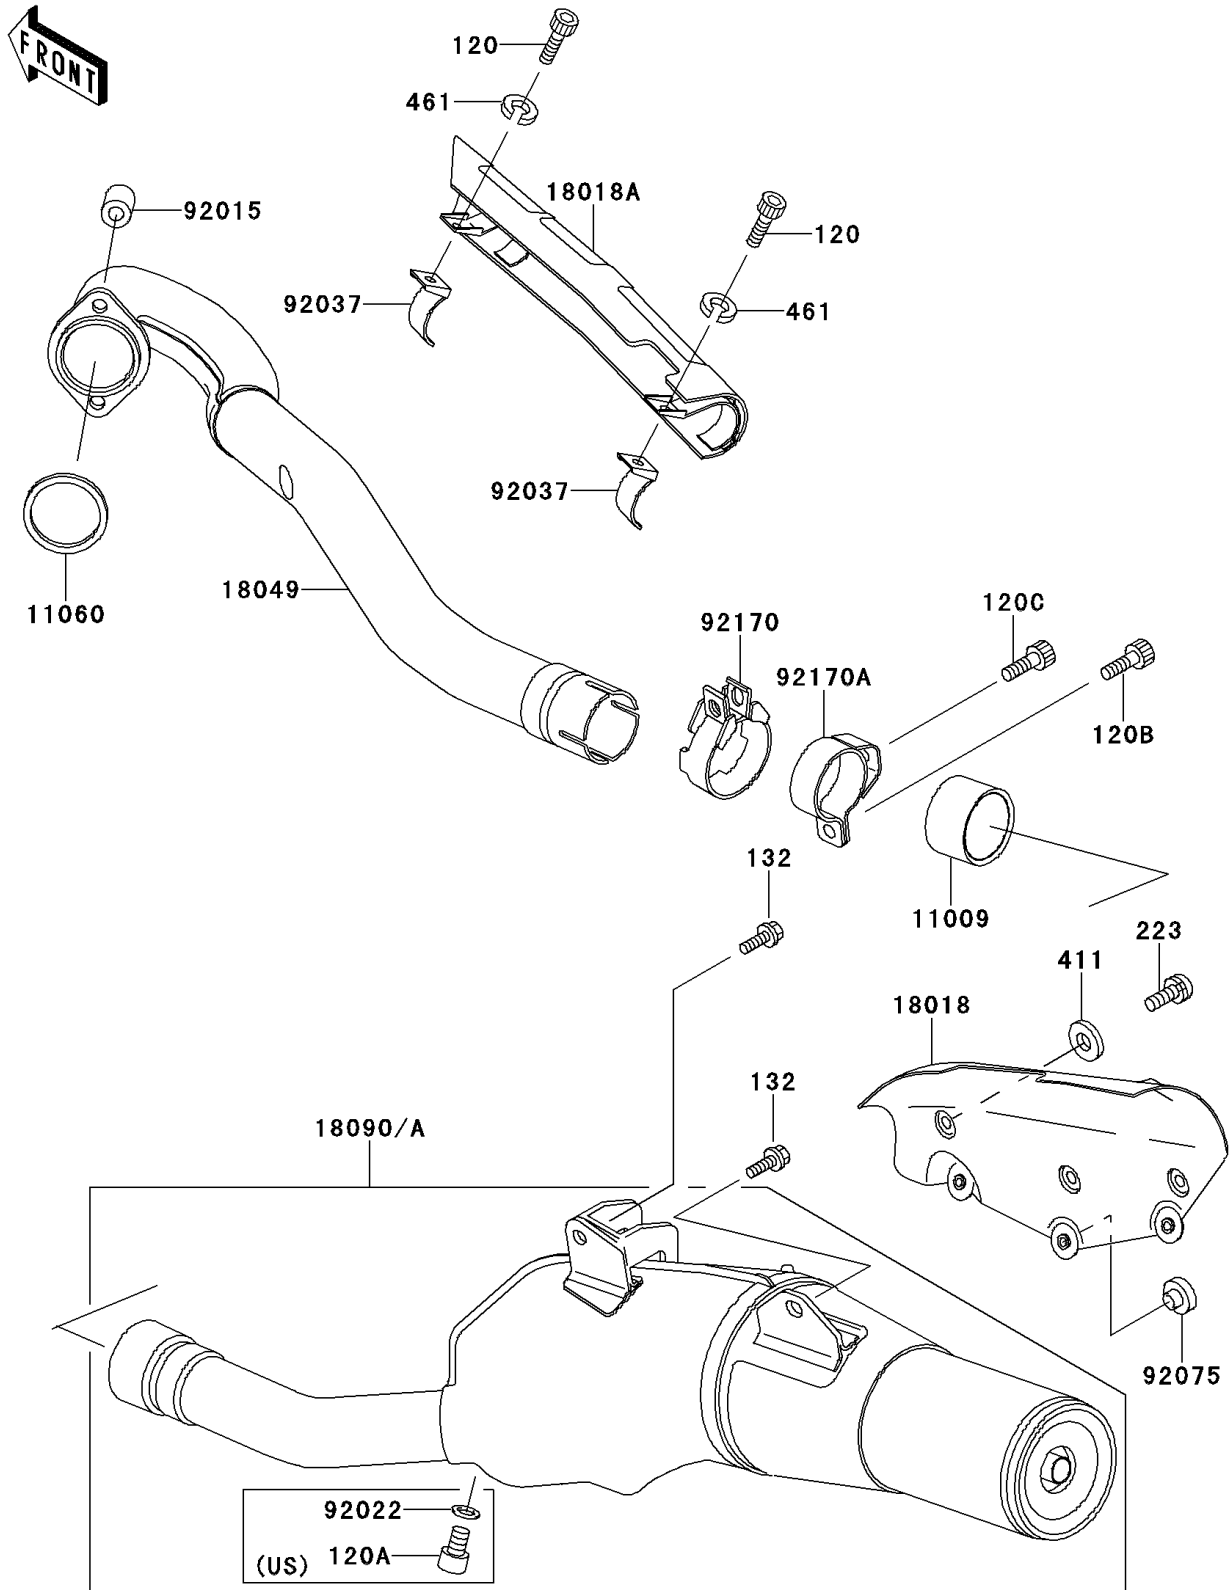

1996 KLX650R PARTS DIAGRAM

Muffler(s)

E1140

1996 KLX650R PARTS LIST

Muffler(s)

ITEM NAME	PART NUMBER	QUANTITY
BOLT-SOCKET,6X20 (Ref # 120)	120R0620	2
BOLT-SOCKET (Ref # 120B)	120Z0812	1
BOLT-SOCKET (Ref # 120C)	120Z0814	1
BOLT-FLANGED-SMALL (Ref # 132)	132Y0816	2
SCREW-PAN-WS-CROS (Ref # 223)	223C0610	4
WASHER-PLAIN,6MM,BLACK (Ref # 411)	411F0600	4
WASHER-SPRING,6MM (Ref # 461)	461S0600	2
GASKET,EXHAUST PIPE CONNECTING (Ref # 11009)	11009-1666	1
GASKET,EXHAUST PIPE (Ref # 11060)	11060-1119	1
PLATE-HEAT GUARD (Ref # 18018)	18018-1106	1
PLATE-HEAT GUARD (Ref # 18018A)	18018-1110	1
PIPE-EXHAUST (Ref # 18049)	18049-1668	1
NUT (Ref # 92015)	92015-1983	2
CLAMP,EXHAUST PIPE COVER (Ref # 92037)	92037-1613	2
DAMPER (Ref # 92075)	92075-005	5
CLAMP (Ref # 92170)	92170-1590	1
CLAMP (Ref # 92170A)	92170-1591	1
BOLT-SOCKET (Ref # 120A)	120S0814	1
BODY-COMP-MUFFLER (Ref # 18090)	18090-1296	1
BODY-COMP-MUFFLER (Ref # 18090A)	18090-1509	1
WASHER,8.2X14X1.0 (Ref # 92022)	92022-1488	1