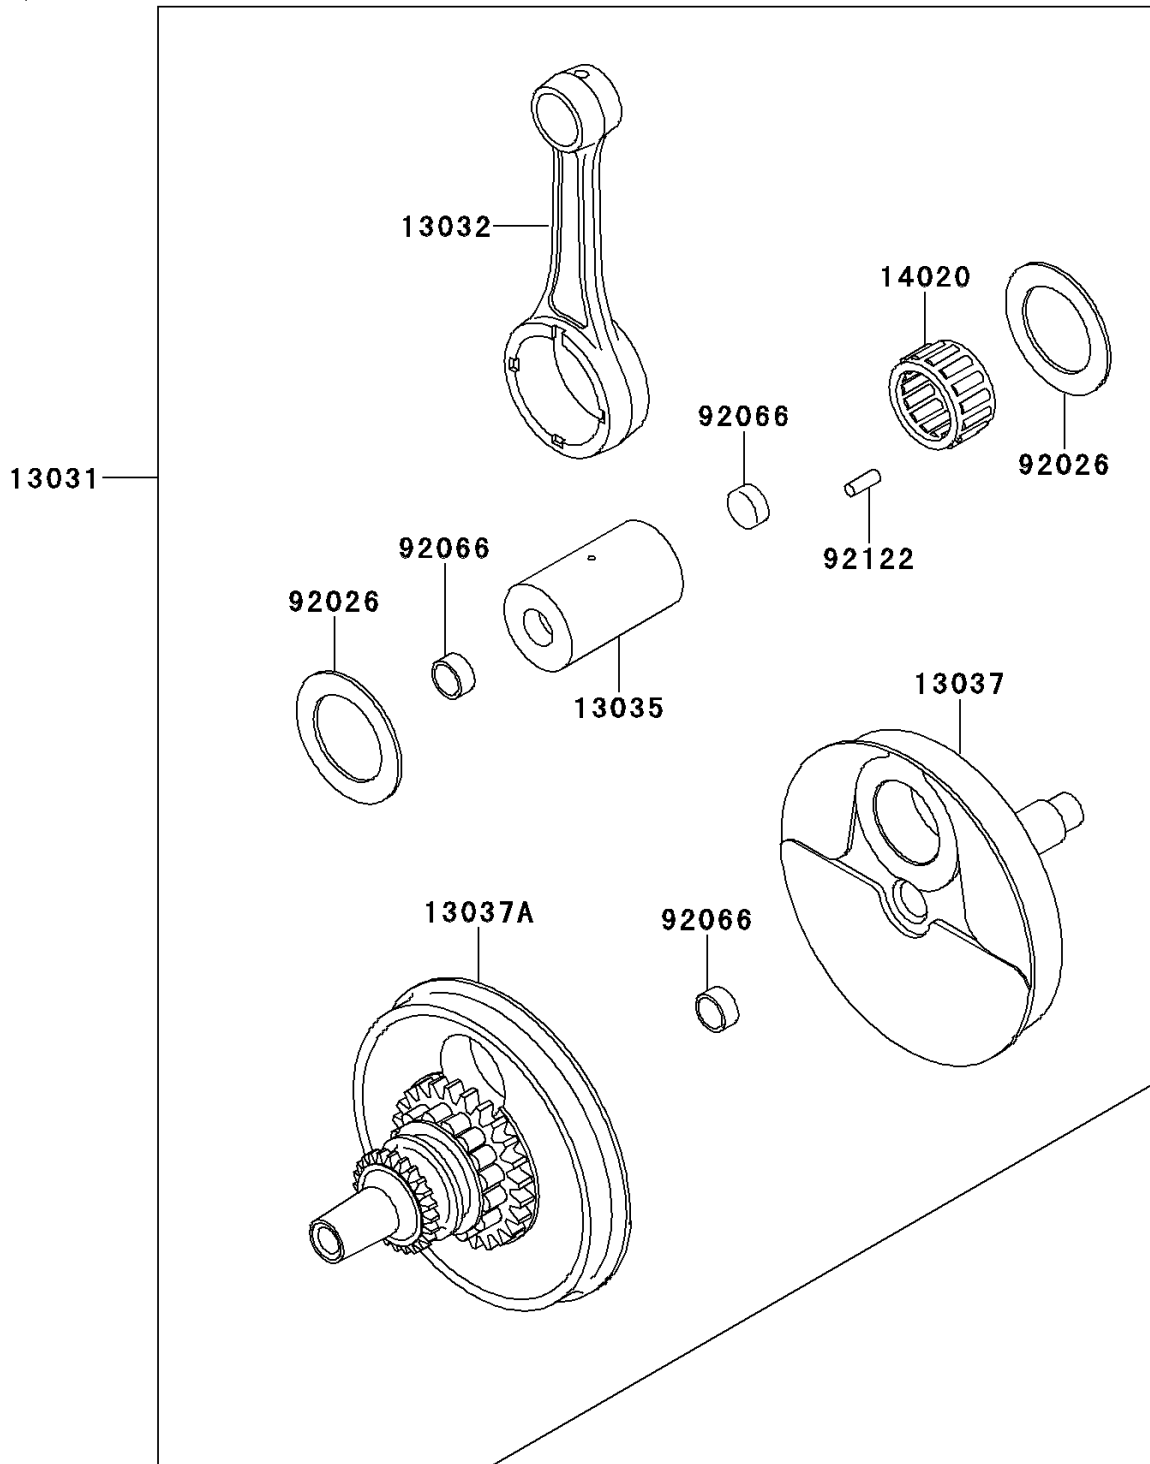

1996 KLX650R PARTS DIAGRAM

Crankshaft

E1321

1996 KLX650R PARTS LIST

Crankshaft

ITEM NAME	PART NUMBER	QUANTITY
CRANKSHAFT-COMP (Ref # 13031)	13031-1380	1
ROD-CONNECTING (Ref # 13032)	13032-1207	1
PIN-CRANK (Ref # 13035)	13035-1052	1
CRANKSHAFT,RH (Ref # 13037)	13037-1441	1
CRANKSHAFT,LH (Ref # 13037A)	13037-5086	1
RETAINER (Ref # 14020)	14020-1094	1
SPACER,38X58X1.5 (Ref # 92026)	92026-1204	2
PLUG (Ref # 92066)	92066-1154	3
ROLLER,B6 (Ref # 92122)	92122-1163	19