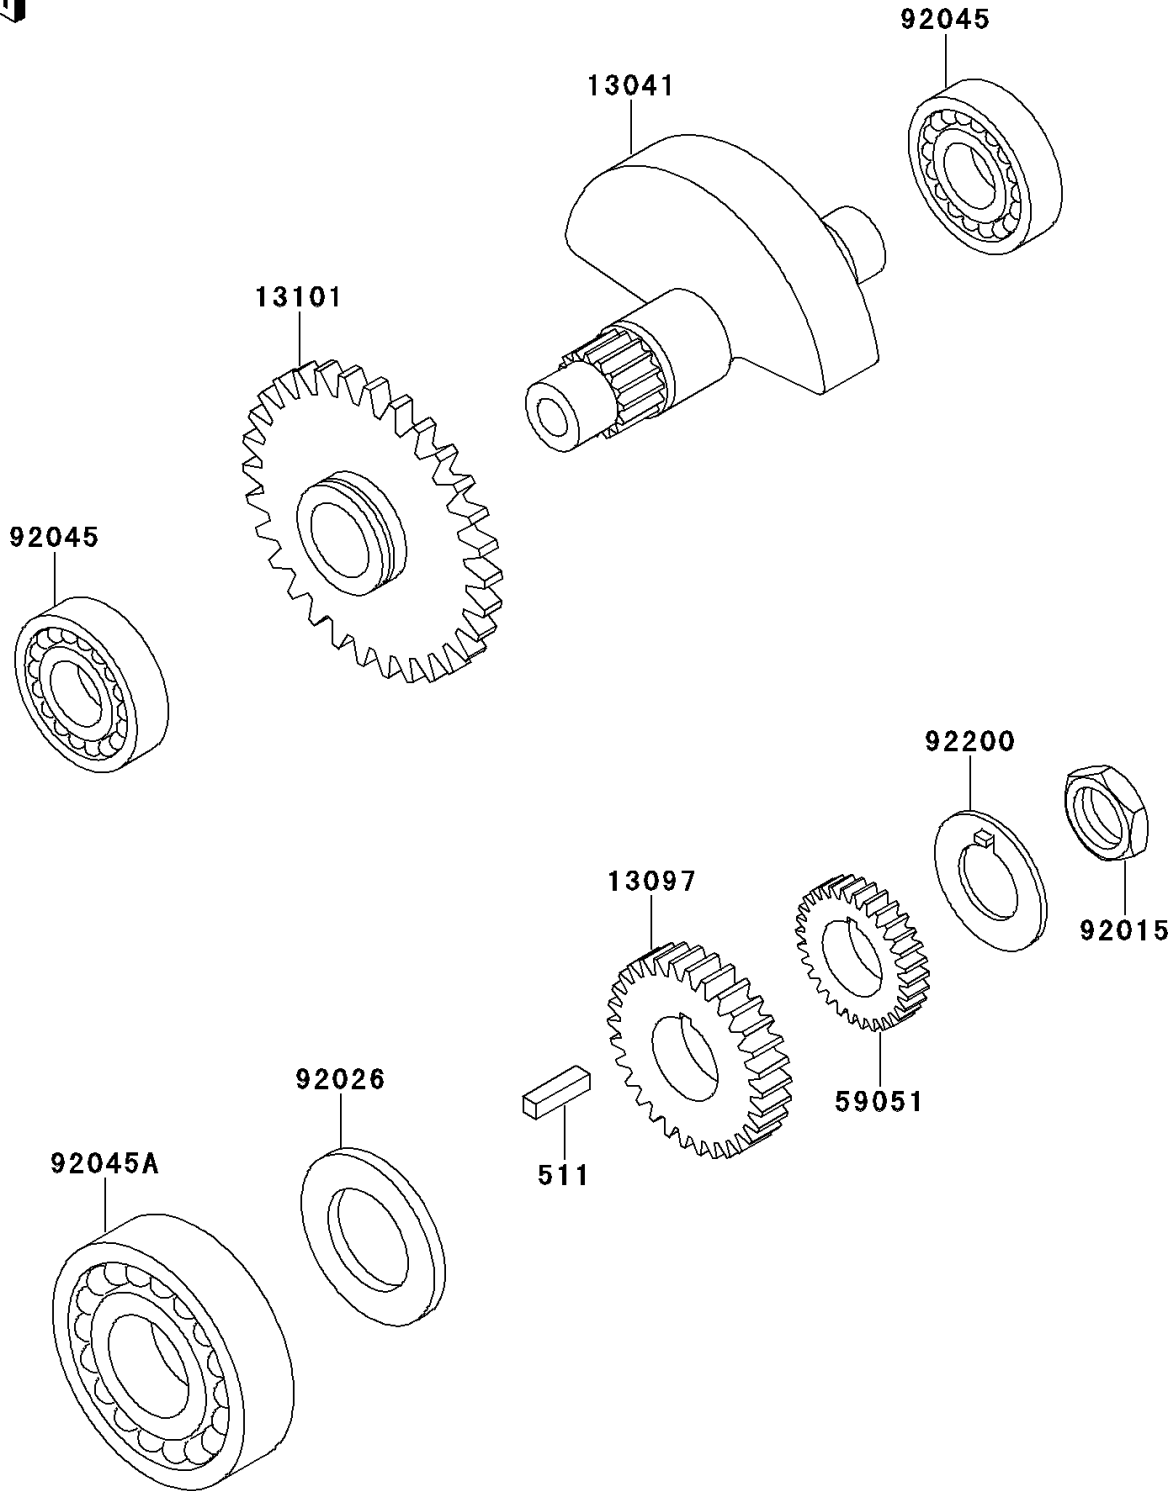

# 1996 KLX650R PARTS DIAGRAM

Balancer

E1323

# 1996 KLX650R PARTS LIST

## Balancer

ITEM NAME	PART NUMBER	QUANTITY
KEY-SUNK (Ref # 511)	511A0520	1
BALANCER (Ref # 13041)	13041-1105	1
GEAR-PRIMARY SPUR,33T (Ref # 13097)	13097-1333	1
GEAR-ASSY,BALANCER (Ref # 13101)	13101-1205	1
GEAR-SPUR,27T (Ref # 59051)	59051-1145	1
NUT,22MM (Ref # 92015)	92015-1890	1
SPACER,30X50X4 (Ref # 92026)	92026-1280	1
BEARING-BALL,#6204 (Ref # 92045)	92045-1032	2
BEARING-BALL,TM-SX08A50C3 (Ref # 92045A)	92045-1187	1
WASHER,CLAW (Ref # 92200)	92200-1157	1