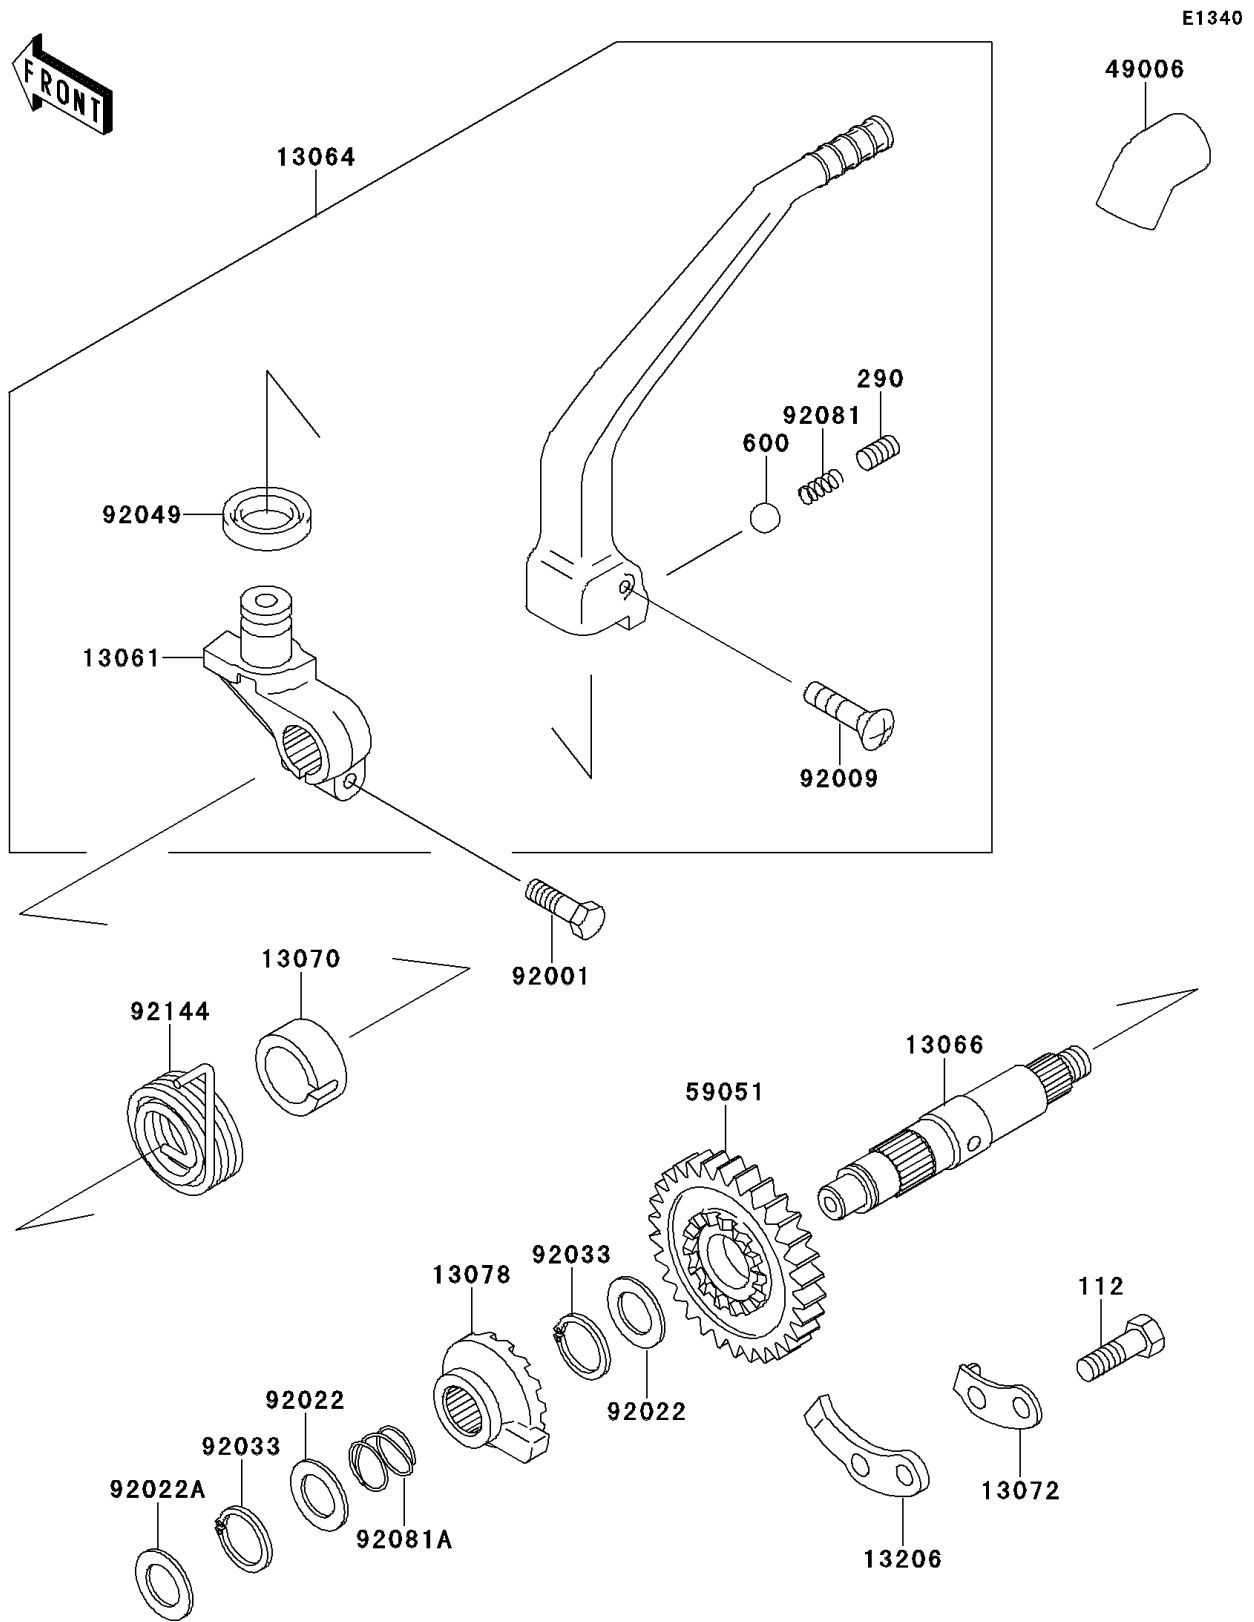

1996 KLX650R PARTS DIAGRAM

Kickstarter Mechanism

1996 KLX650R PARTS LIST

Kickstarter Mechanism

ITEM NAME	PART NUMBER	QUANTITY
BOLT-UPSET (Ref # 112)	112G0618	2
SCREW-SET-SOCKET (Ref # 290)	290T0808	1
BALL-STEEL,1/4" (Ref # 600)	600A0800	1
BOSS,KICK PEDAL (Ref # 13061)	13061-1375	1
LEVER-ASSY-KICK,PEDAL (Ref # 13064)	13064-1171	1
SHAFT-KICK (Ref # 13066)	13066-1086	1
GUIDE,KICK SPRING (Ref # 13070)	13070-1106	1
STOPPER,KICKSTARTER (Ref # 13072)	13072-014	1
RATCHET (Ref # 13078)	13078-1051	1
GUIDE-KICK (Ref # 13206)	13206-1064	1
BOOT,KICK PEDAL (Ref # 49006)	49006-1284	1
GEAR,KICKSTARTER,32T (Ref # 59051)	59051-1278	1
BOLT,8X28 (Ref # 92001)	92001-1042	1
SCREW,6X30 (Ref # 92009)	92009-1590	1
WASHER,25.3X30X0.5 (Ref # 92022)	92022-159	2
WASHER,20.5X25.5X0.5 (Ref # 92022A)	92022-252	1
RING-SNAP,24MM (Ref # 92033)	92033-026	2
SEAL-OIL (Ref # 92049)	92049-1406	1
SPRING,KICK PEDAL (Ref # 92081)	92081-020	1
SPRING (Ref # 92081A)	92081-097	1
SPRING,KICKSTARTER (Ref # 92144)	92144-1675	1