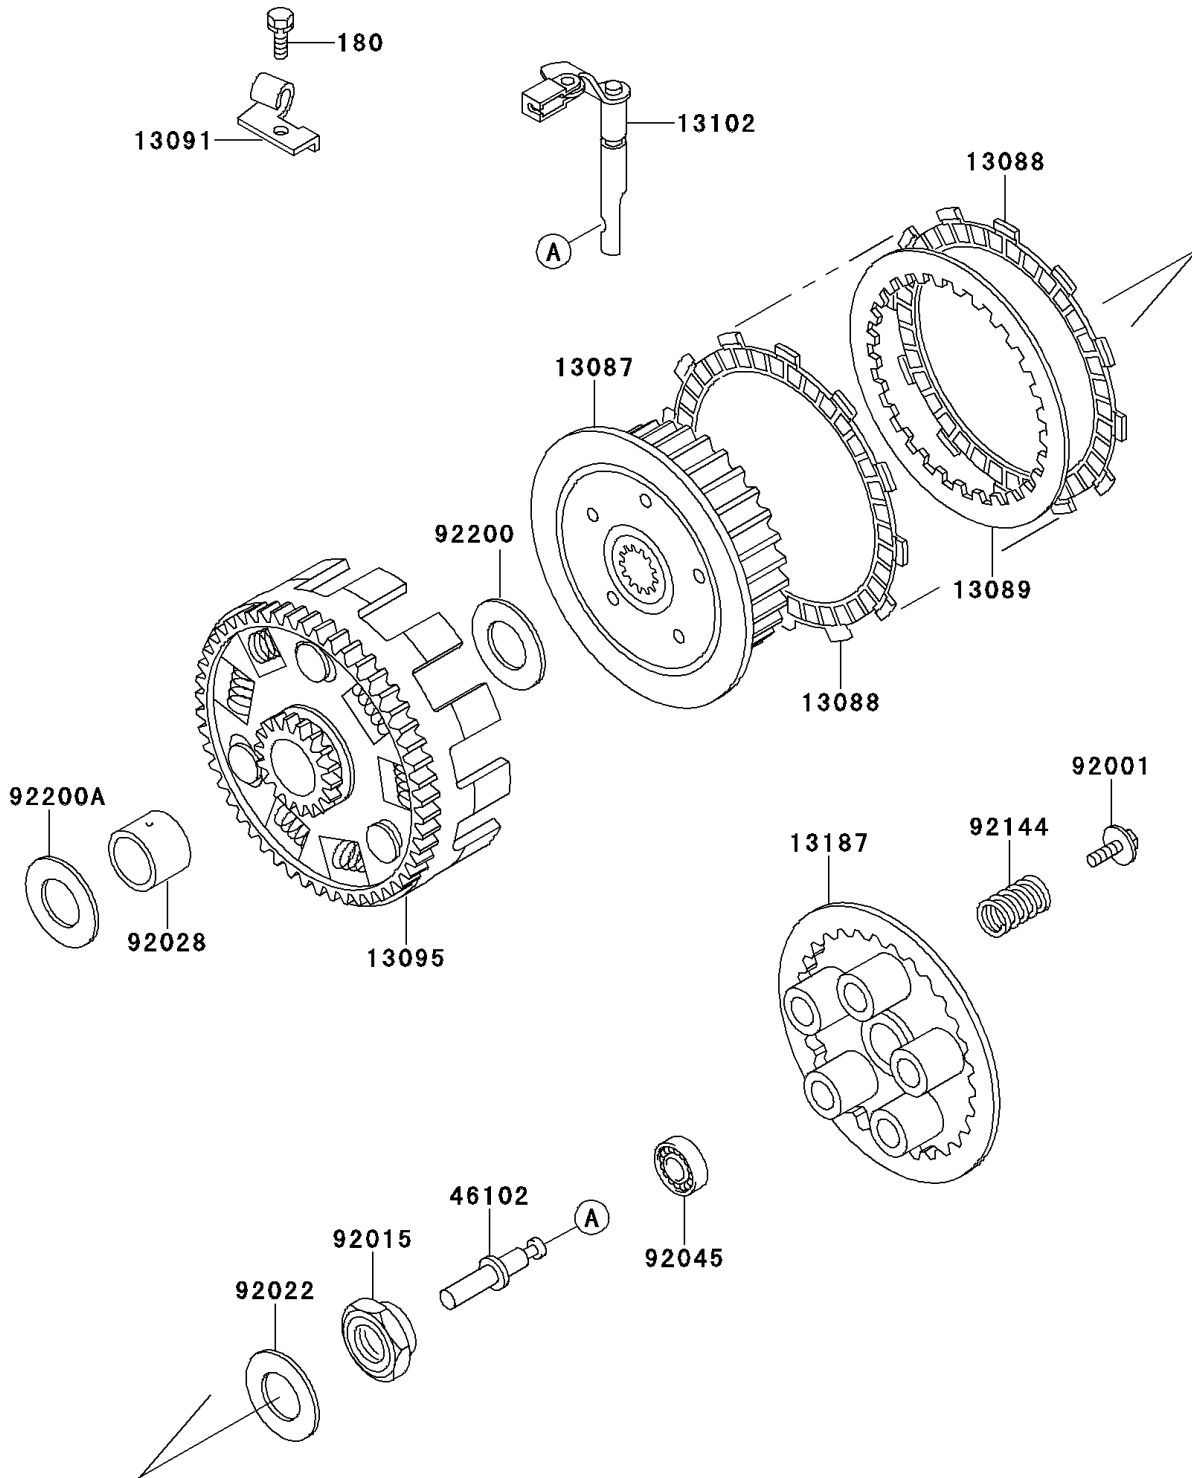

1996 KLX650R PARTS DIAGRAM

Clutch

E1350

1996 KLX650R PARTS LIST

Clutch

ITEM NAME	PART NUMBER	QUANTITY
BOLT-UPSET-WS (Ref # 180)	180J0612	1
HUB-CLUTCH (Ref # 13087)	13087-1146	1
PLATE-FRICTION (Ref # 13088)	13088-040	7
PLATE-CLUTCH,T=2.0 (Ref # 13089)	13089-1068	6
HOLDER,CLUTCH CABLE (Ref # 13091)	13091-1932	1
HOUSING-COMP-CLUTCH (Ref # 13095)	13095-1256	1
RELEASE-COMP-CLUTCH (Ref # 13102)	13102-1131	1
PLATE-CLUTCH OPERATING (Ref # 13187)	13187-1012	1
ROD,CLUTCH (Ref # 46102)	46102-1030	1
BOLT,FLANGED,6X18 (Ref # 92001)	92001-1066	5
NUT,20MM (Ref # 92015)	92015-1555	1
WASHER (Ref # 92022)	92022-1868	1
BUSHING,CLUTCH (Ref # 92028)	92028-1668	1
BEARING-BALL,6001C3ML01 (Ref # 92045)	92045-1235	1
SPRING,CLUTCH (Ref # 92144)	92144-1579	5
WASHER,22.5X47X2 (Ref # 92200)	92200-1143	1
WASHER,22.1X36X4 (Ref # 92200A)	92200-1144	1