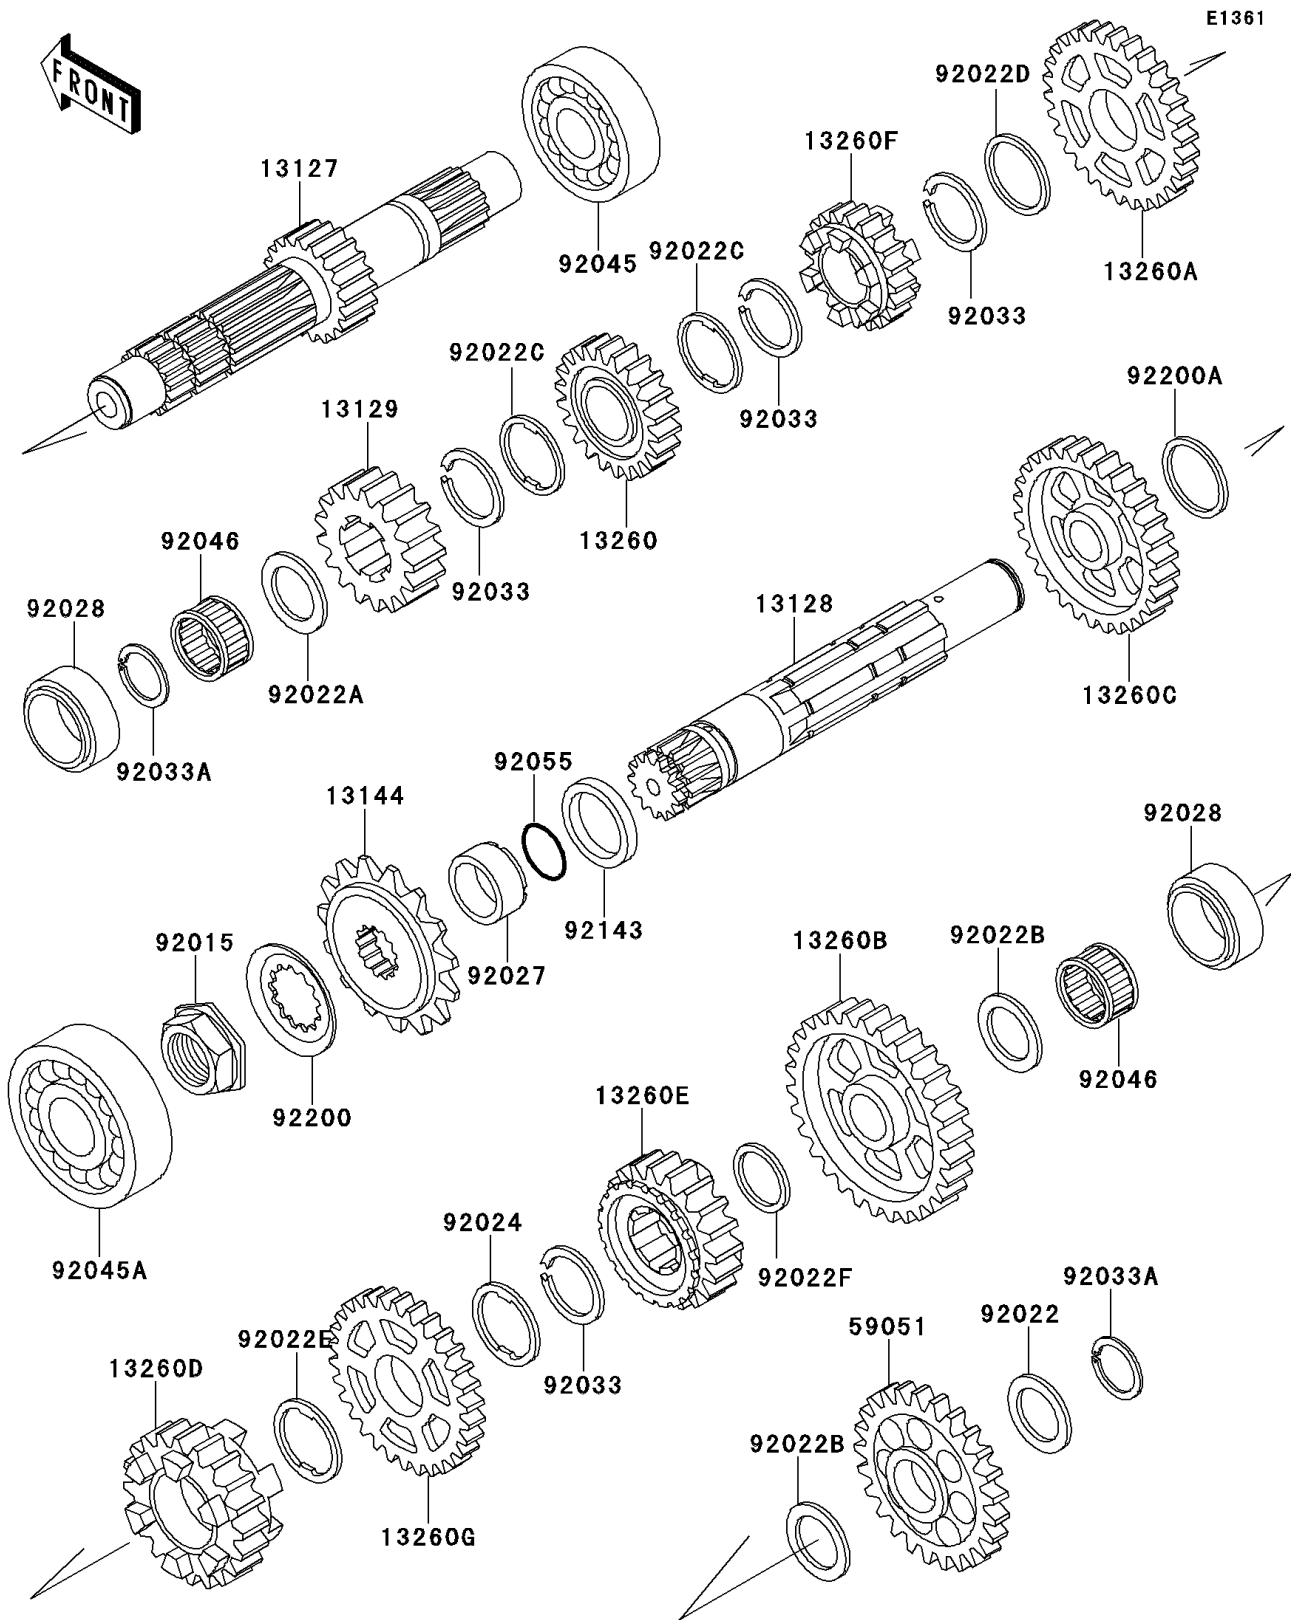

1996 KLX650R PARTS DIAGRAM

Transmission

1996 KLX650R PARTS LIST

Transmission

ITEM NAME	PART NUMBER	QUANTITY
SHAFT-TRANSMISSION INPUT,15T (Ref # 13127)	13127-1220	1
SHAFT-TRANSMISSION OUTPUT (Ref # 13128)	13128-1195	1
GEAR,INPUT 2ND,17T (Ref # 13129)	13129-1518	1
SPROCKET-OUTPUT,14T (Ref # 13144)	13144-1248	1
GEAR,INPUT 4TH,22T (Ref # 13260)	13260-1325	1
GEAR,INPUT TOP,24T (Ref # 13260A)	13260-1326	1
GEAR,OUTPUT LOW,34T (Ref # 13260B)	13260-1327	1
GEAR,OUTPUT 2ND,26T (Ref # 13260C)	13260-1328	1
GEAR,OUTPUT 4TH,21T (Ref # 13260D)	13260-1330	1
GEAR,OUTPUT TOP,19T (Ref # 13260E)	13260-1331	1
GEAR,INPUT 3RD,22T (Ref # 13260F)	13260-1383	1
GEAR,OUTPUT 3RD,26T (Ref # 13260G)	13260-1384	1
GEAR-SPUR,KICK IDLE (Ref # 59051)	59051-1299	1
NUT,20MM (Ref # 92015)	92015-1963	1
WASHER,20.3X30X0.7,STEEL (Ref # 92022)	92022-1026	1
WASHER,20.5X30X1,STEEL (Ref # 92022A)	92022-112	1
WASHER,20.3X29X0.5 (Ref # 92022B)	92022-1479	2
WASHER,TOOTHED,25.3X29.5X0.5 (Ref # 92022C)	92022-1482	2
WASHER,25.3X30X0.5 (Ref # 92022D)	92022-159	1
WASHER,25.3X32X0.5 (Ref # 92022E)	92022-225	1
WASHER,20.5X25.5X0.5 (Ref # 92022F)	92022-252	1
WASHER,TOOTHED,22.5X31X0.5 (Ref # 92024)	92024-038	1
COLLAR,25X32X15.3 (Ref # 92027)	92027-1800	1
BUSHING (Ref # 92028)	92028-1698	2
RING-SNAP,24MM (Ref # 92033)	92033-026	4
RING-SNAP,18MM (Ref # 92033A)	92033-029	2
BEARING-BALL,TMB205 (Ref # 92045)	92045-1105	1
BEARING-BALL,83C356CD3 (Ref # 92045A)	92045-1295	1
BEARING-NEEDLE,KT202614 (Ref # 92046)	92046-1170	2

1996 KLX650R PARTS LIST

Transmission

ITEM NAME	PART NUMBER	QUANTITY
RING-O,21.5MM (Ref # 92055)	92055-1293	1
COLLAR (Ref # 92143)	92143-1644	1
WASHER (Ref # 92200)	92200-1065	1
WASHER,2ND GEAR (Ref # 92200A)	92200-1170	1