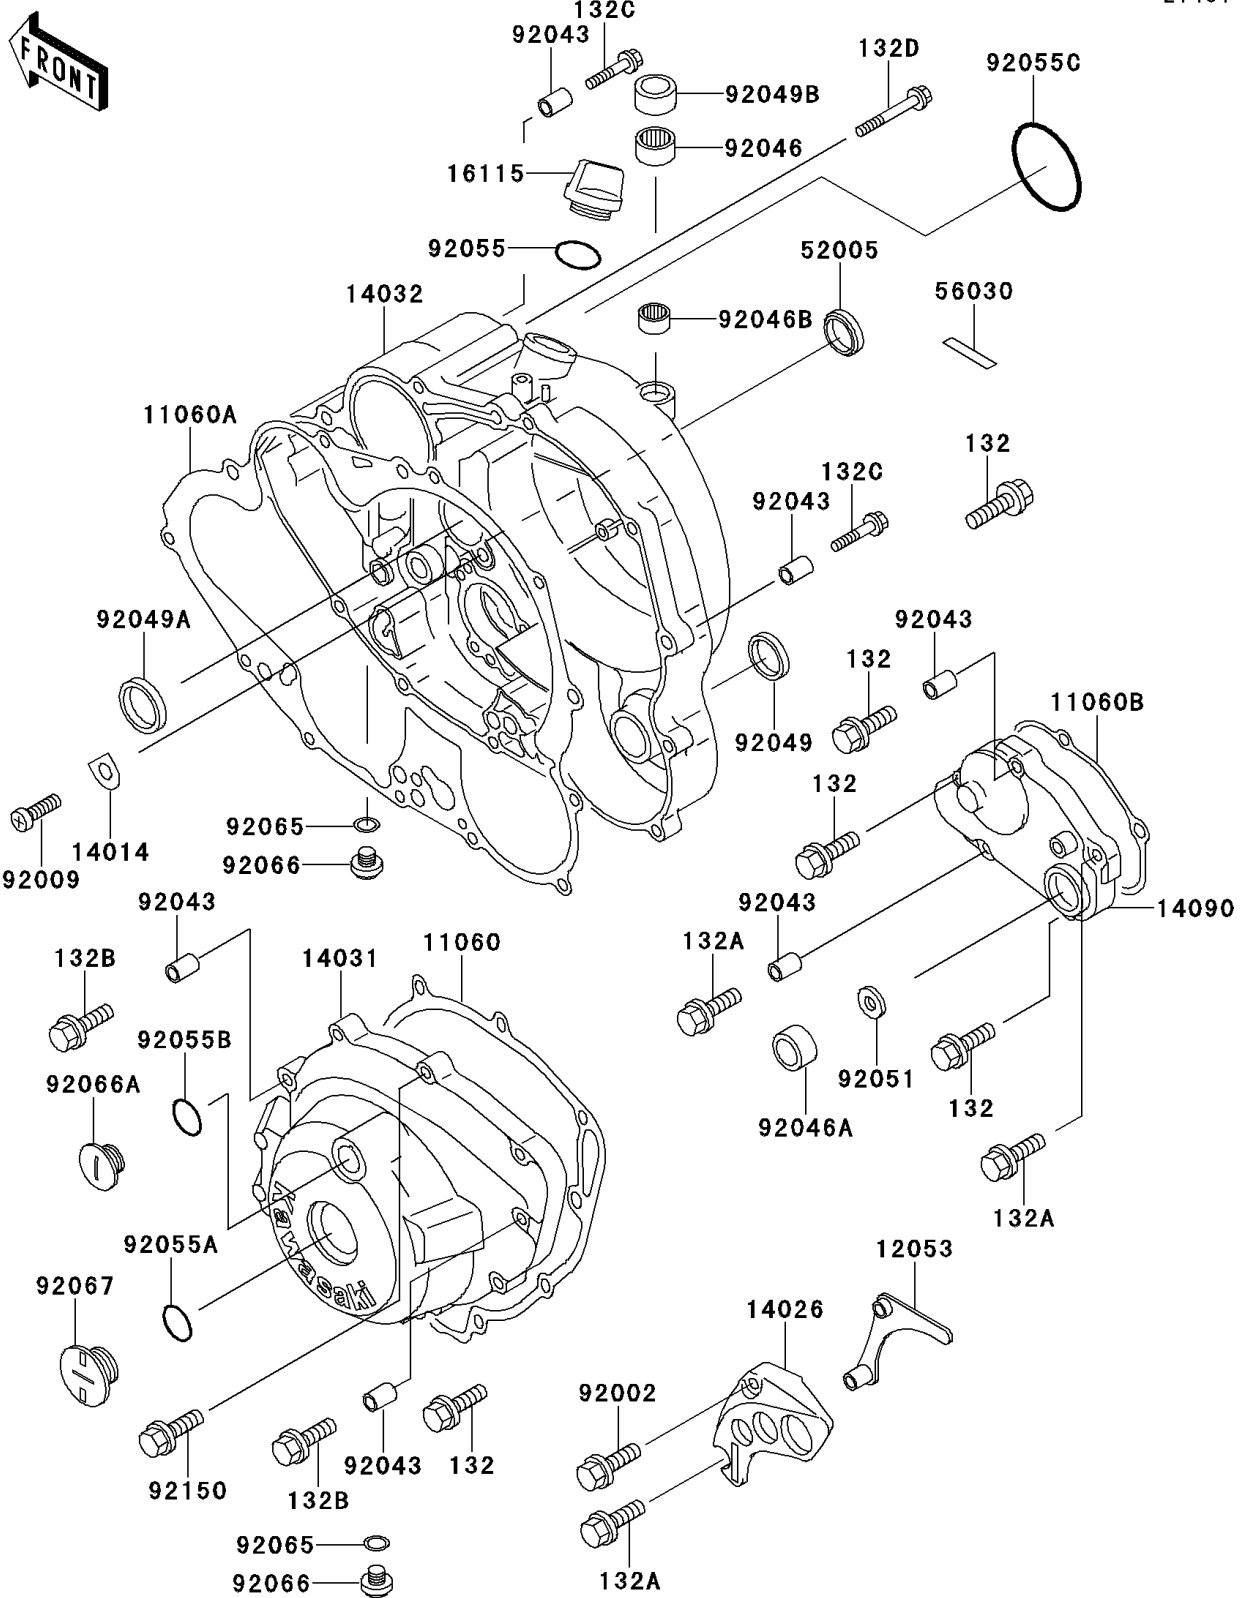

# 1996 KLX650R PARTS DIAGRAM

Engine Cover(s)

E1431

# 1996 KLX650R PARTS LIST

## Engine Cover(s)

ITEM NAME	PART NUMBER	QUANTITY
BOLT-FLANGED-SMALL (Ref # 132)	132Y0625	18
BOLT-FLANGED-SMALL (Ref # 132A)	132Y0630	3
BOLT-FLANGED-SMALL (Ref # 132B)	132Y0635	2
BOLT-FLANGED-SMALL (Ref # 132C)	132Y0640	2
BOLT-FLANGED-SMALL (Ref # 132D)	132Y0680	1
GASKET,GENERATOR (Ref # 11060)	11060-1293	1
GASKET,CLUTCH COVER (Ref # 11060A)	11060-1363	1
GASKET,TRANSMISSION COVER (Ref # 11060B)	11060-1364	1
GUIDE-CHAIN (Ref # 12053)	12053-1304	1
PLATE-POSITION,ROD (Ref # 14014)	14014-1116	1
COVER-CHAIN (Ref # 14026)	14026-1183	1
COVER-GENERATOR (Ref # 14031)	14031-1272	1
COVER-CLUTCH (Ref # 14032)	14032-1406	1
COVER,TRANSMISSION (Ref # 14090)	14090-1346	1
CAP-OIL FILLER (Ref # 16115)	16115-1053	1
GAUGE,OIL LEVEL (Ref # 52005)	52005-1057	1
LABEL,OIL (Ref # 56030)	56030-1173	1
BOLT,6X30 (Ref # 92002)	92002-1622	1
SCREW,6X10 (Ref # 92009)	92009-1563	1
PIN,6.2X8X14 (Ref # 92043)	92043-1263	6
BEARING-NEEDLE,HK1210 (Ref # 92046)	92046-1010	1
BEARING-NEEDLE,HK1312 (Ref # 92046A)	92046-1148	1
BEARING-NEEDLE (Ref # 92046B)	92046-1217	1
SEAL-OIL,SC22325 (Ref # 92049)	92049-1048	1
SEAL-OIL,SCY 15X30X7 (Ref # 92049A)	92049-1158	1
SEAL-OIL,TB12205.5 (Ref # 92049B)	92049-1271	1
SEAL-OIL,TB13225.5 (Ref # 92051)	92051-005	1
RING-O (Ref # 92055)	92055-012	1
RING-O (Ref # 92055A)	92055-091	1

### Engine Cover(s)

ITEM NAME	PART NUMBER	QUANTITY
RING-O (Ref # 92055B)	92055-1146	1
RING-O,62.6X66X3.1 (Ref # 92055C)	92055-1221	1
GASKET,12.5X18X1,DRAIN PLUG (Ref # 92065)	92065-073	2
PLUG,12X10 (Ref # 92066)	92066-1222	2
PLUG (Ref # 92066A)	92066-1397	1
PLUG,RELEASE,30X8 (Ref # 92067)	92067-024	1
BOLT,6X22 (Ref # 92150)	92150-1846	1