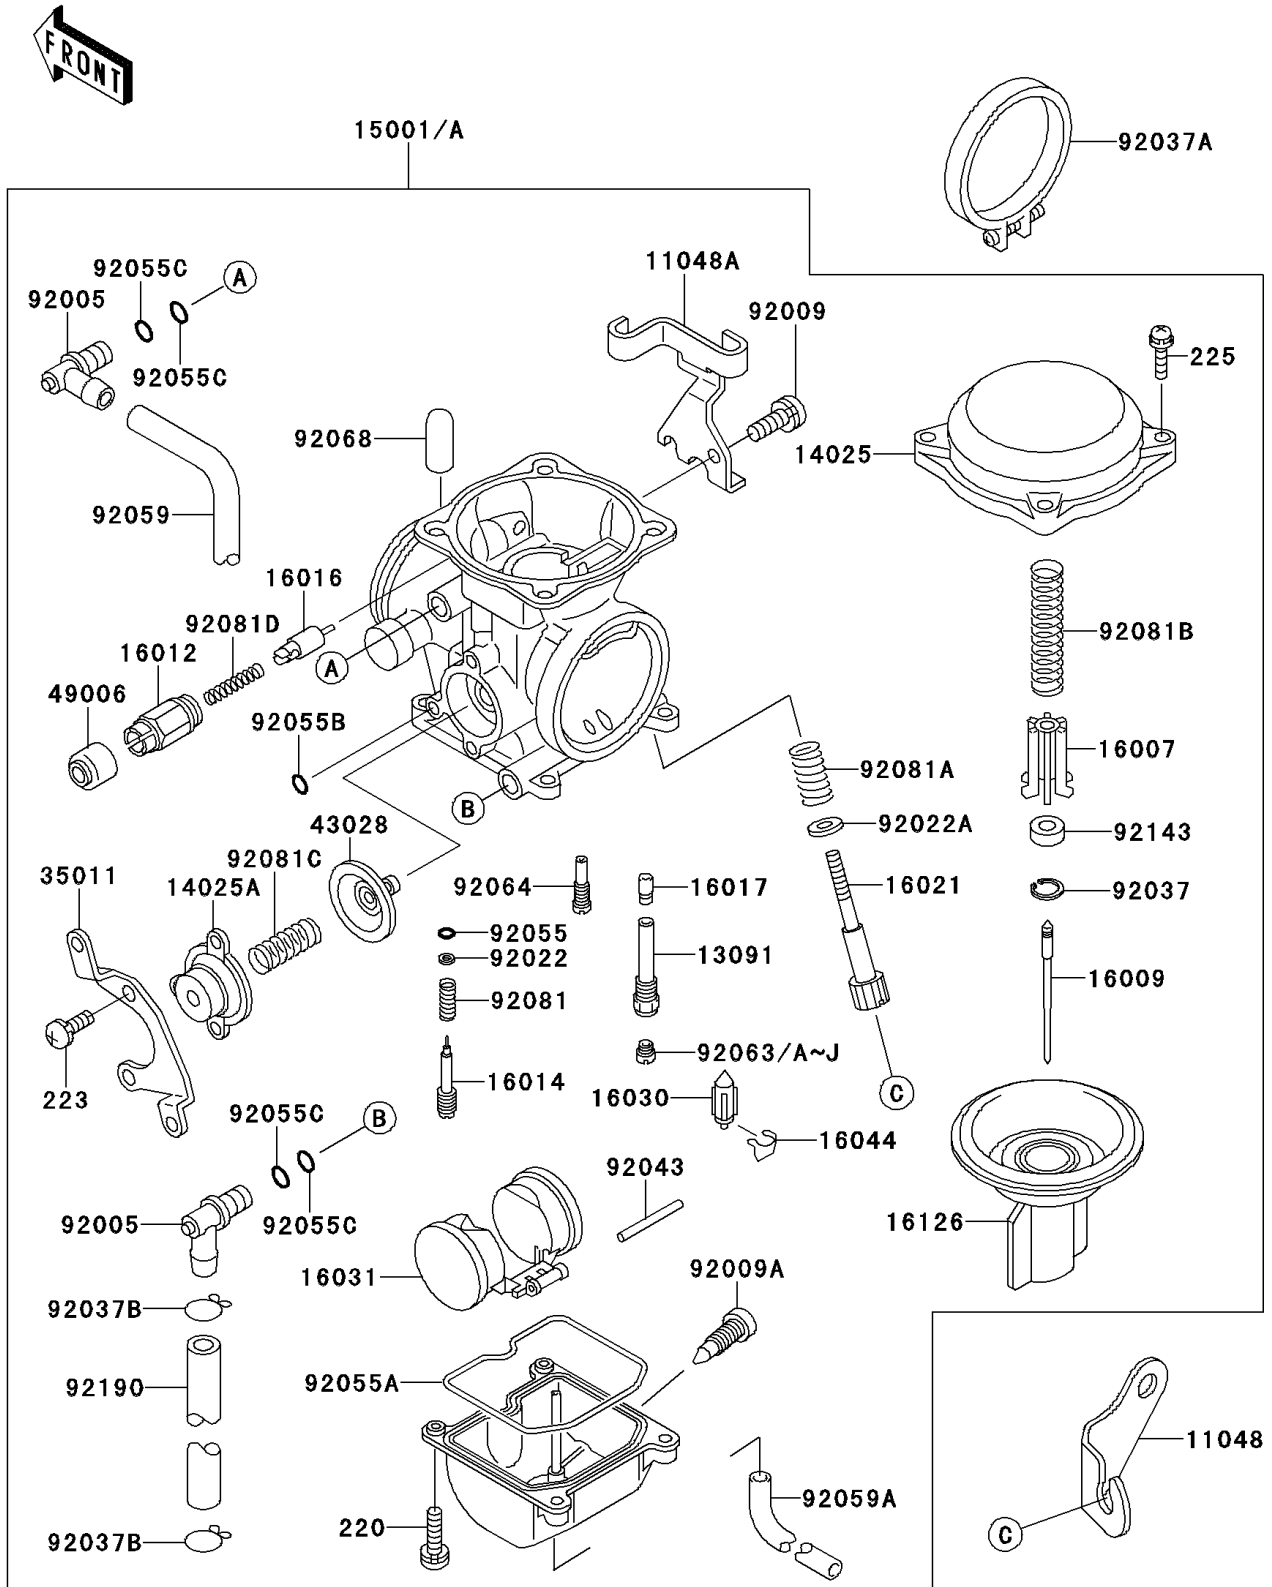

# 1996 KLX650R PARTS DIAGRAM

Carburetor

E1611

## Carburetor

ITEM NAME	PART NUMBER	QUANTITY
BRACKET,CARBURETOR (Ref # 11048)	11048-1210	1
BRACKET,THROTTLE CABLE (Ref # 11048A)	11048-1275	1
HOLDER,NEEDLE JET (Ref # 13091)	13091-1425	1
COVER,MIXING CHAMBER (Ref # 14025)	14025-1890	1
COVER,AIR CUT VALVE (Ref # 14025A)	14025-1903	1
SEAT-SPRING,DIAPHRAGM VALVE (Ref # 16007)	16007-1113	1
NEEDLE-JET,N1TB (Ref # 16009)	16009-1794	1
CAP-STARTER PLUNGER (Ref # 16012)	16012-1055	1
SCREW-PILOT AIR (Ref # 16014)	16014-1061	1
PLUNGER (Ref # 16016)	16016-1057	1
JET-NEEDLE (Ref # 16017)	16017-1367	1
SCREW-THROTTLE STOP (Ref # 16021)	16021-1145	1
VALVE-FLOAT (Ref # 16030)	16030-1057	1
FLOAT (Ref # 16031)	16031-1056	1
CLAMP,FLOAT VALVE (Ref # 16044)	16044-007	1
VALVE,VACUUM (Ref # 16126)	16126-1278	1
STAY,AIR CUT VALVE (Ref # 35011)	35011-1232	1
DIAPHRAGM,AIR CUT VALVE (Ref # 43028)	43028-1053	1
BOOT,STARTER PLUNGER (Ref # 49006)	49006-1165	1
FITTING,L-TYPE (Ref # 92005)	92005-1120	2
SCREW,5X10 (Ref # 92009)	92009-1365	1
SCREW,DRAIN,M6X0.75 (Ref # 92009A)	92009-1551	1
WASHER,PLAIN (Ref # 92022)	92022-1003	1
WASHER,PLAIN,STOP SPRING (Ref # 92022A)	92022-1480	1
CLAMP,JET NEEDLE (Ref # 92037)	92037-1401	1
CLAMP,55MM (Ref # 92037A)	92037-1486	1
CLAMP,TUBE (Ref # 92037B)	92037-1531	2
PIN,FLOAT (Ref # 92043)	92043-1207	1
RING-O,PILOT ADJUST (Ref # 92055)	92055-1002	1