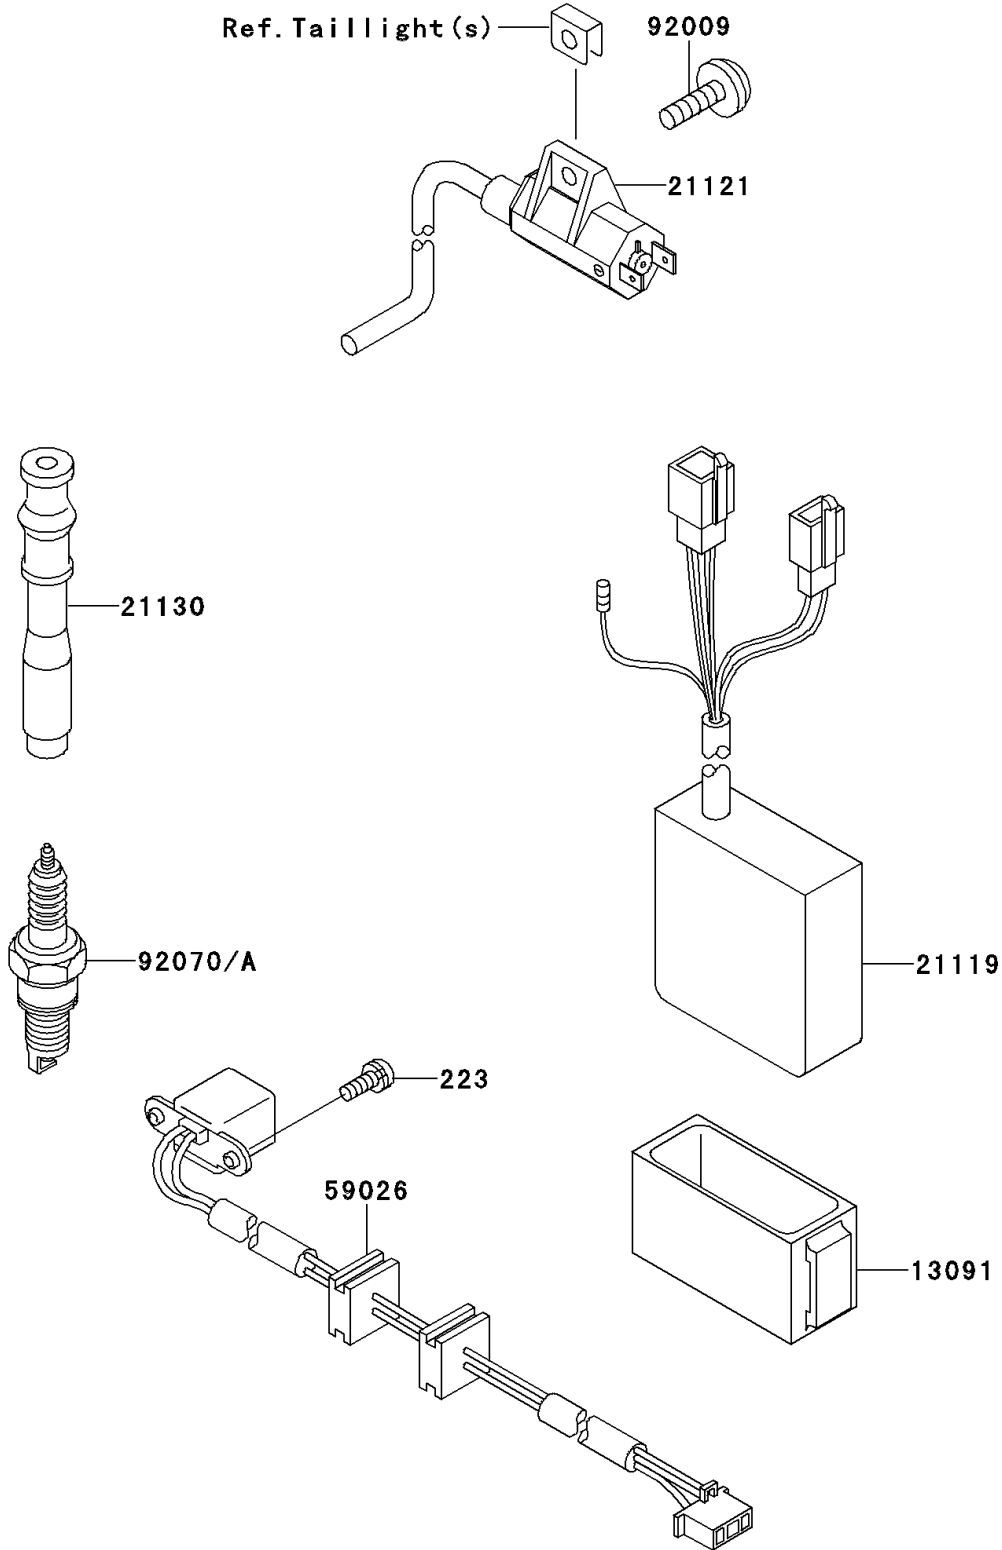

# 1996 KLX650R PARTS DIAGRAM

Ignition System

E1830

## 1996 KLX650R PARTS LIST

### Ignition System

ITEM NAME	PART NUMBER	QUANTITY
SCREW-PAN-WS-CROS (Ref # 223)	223B0514	2
HOLDER,IGNITER (Ref # 13091)	13091-1271	1
IGNITER (Ref # 21119)	21119-1361	1
COIL-IGNITION (Ref # 21121)	21121-1152	1
CAP-SPARK PLUG (Ref # 21130)	21130-1065	1
COIL-PULSING (Ref # 59026)	59026-1124	1
SCREW,6X18,WHITE (Ref # 92009)	92009-1111	1
PLUG-SPARK,DPR8EA-9(NGK) (Ref # 92070)	92070-1065	1
PLUG-SPARK,X24EPR-U9(ND) (Ref # 92070A)		1