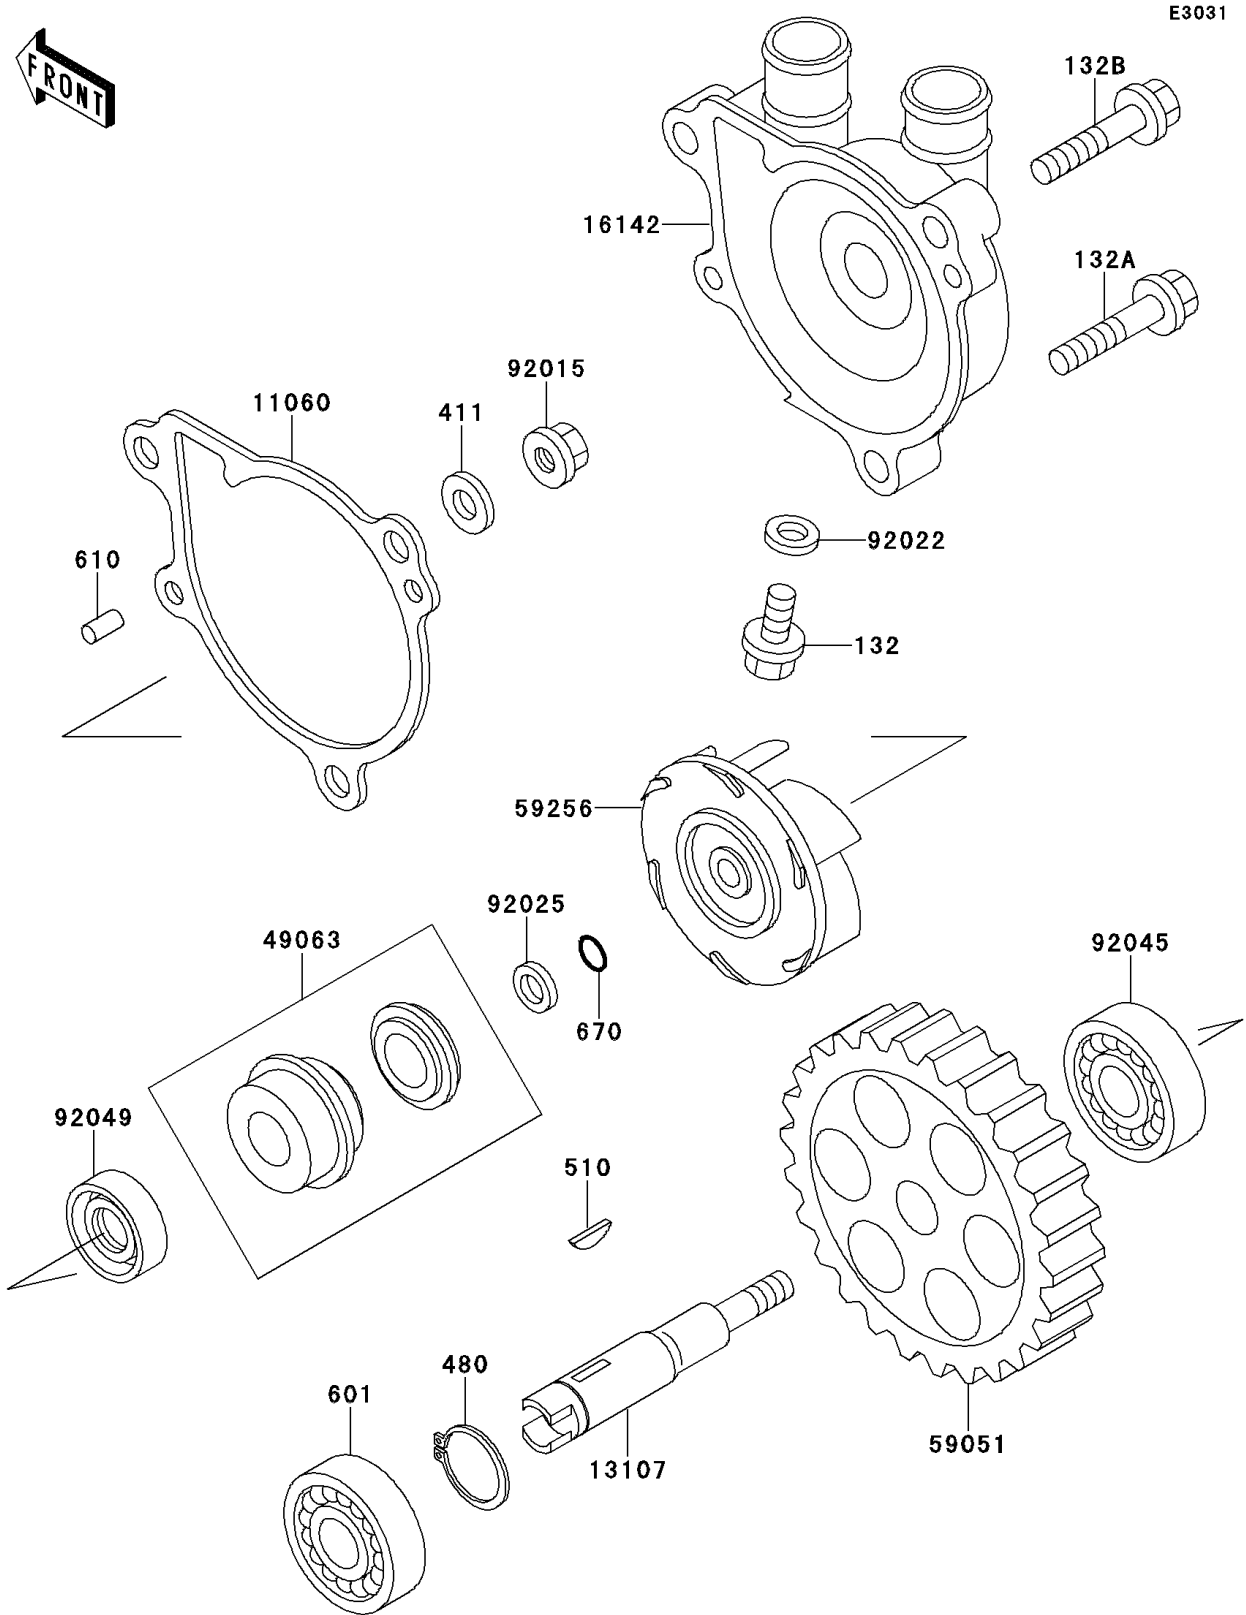

1996 KLX650R PARTS DIAGRAM

Water Pump

1996 KLX650R PARTS LIST

Water Pump

ITEM NAME	PART NUMBER	QUANTITY
BOLT-FLANGED-SMALL (Ref # 132)	132Y0608	1
BOLT-FLANGED-SMALL (Ref # 132A)	132Y0630	2
BOLT-FLANGED-SMALL (Ref # 132B)	132Y0635	1
WASHER-PLAIN,6MM,BLACK (Ref # 411)	411F0600	1
CIRCLIP-TYPE-C,12MM (Ref # 480)	480J1200	1
KEY-WOODRUFF (Ref # 510)	510A3100	1
BEARING-BALL (Ref # 601)	601A6001	1
ROLLER,4X8 (Ref # 610)	610A0408	2
O RING,6MM (Ref # 670)	670B1506	1
GASKET,WATER PUMP COVER (Ref # 11060)	11060-1114	1
SHAFT,WATER PUMP (Ref # 13107)	13107-1305	1
COVER-PUMP (Ref # 16142)	16142-1122	1
SEAL-MECHANICAL (Ref # 49063)	49063-1054	1
GEAR-SPUR,37T (Ref # 59051)	59051-1284	1
IMPELLER (Ref # 59256)	59256-1055	1
NUT,FLANGED,6MM (Ref # 92015)	92015-1078	1
WASHER,6.2X11X1 (Ref # 92022)	92022-304	1
SHIM,T=0.8 (Ref # 92025)	92025-1503	1
BEARING-BALL,6901 (Ref # 92045)	92045-1246	1
SEAL-OIL,AC037AE0 (Ref # 92049)	92049-1228	1