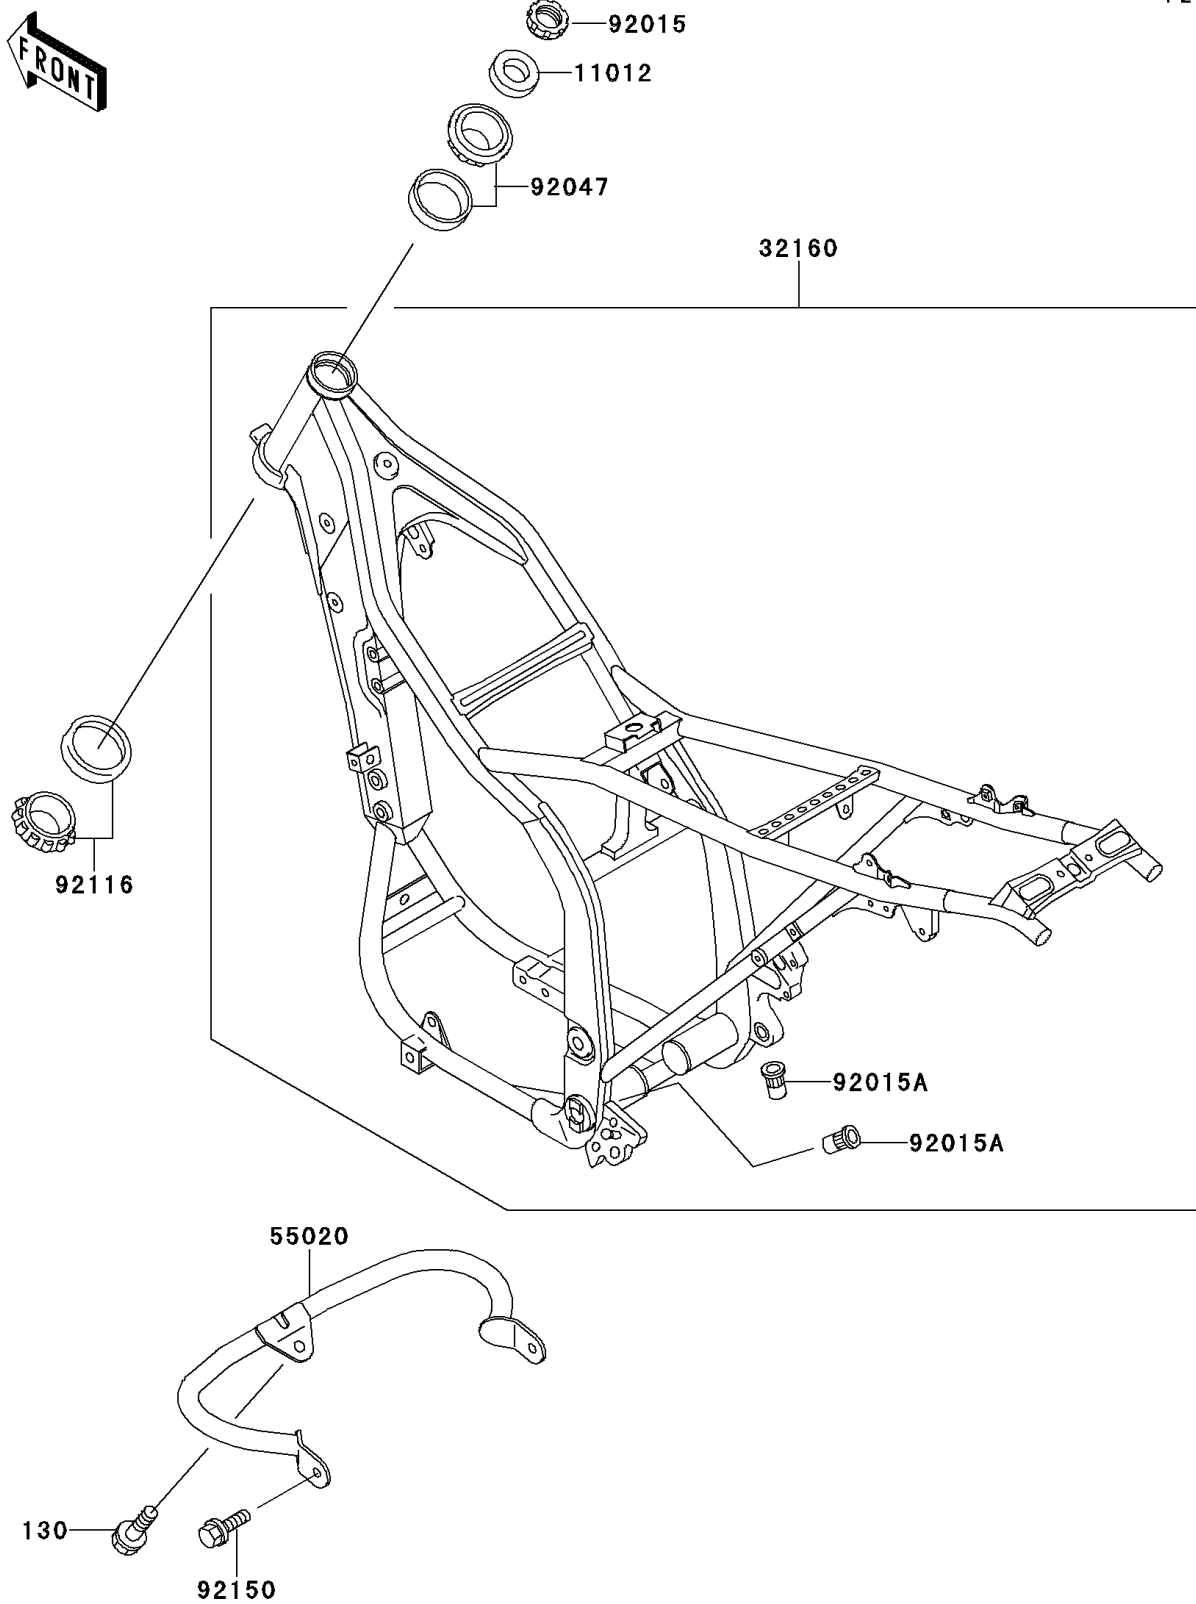

1996 KLX650R PARTS DIAGRAM

Frame

F2120

1996 KLX650R PARTS LIST

Frame

| ITEM NAME | PART NUMBER | QUANTITY |
|--|---------------|----------|
| BOLT-FLANGED,8X14 (Ref # 130) | 130G0814 | 1 |
| CAP,STEERING STEM (Ref # 11012) | 11012-1762 | 1 |
| FRAME-COMP,J.S.VIOLET (Ref # 32160) | 32160-1364-45 | 1 |
| GUARD,ENGINE (Ref # 55020) | 55020-1480 | 1 |
| NUT,25MM,T=12 (Ref # 92015) | 92015-1546 | 1 |
| NUT,POP,6MM,L=15 (Ref # 92015A) | 92015-1791 | 2 |
| RACE,ROLLER,32005JR RS (Ref # 92047) | 92047-017 | 1 |
| BEARING-ROLLER,HI-CAP32006JRRS (Ref # 92116) | 92116-1069 | 1 |
| BOLT,6X14 (Ref # 92150) | 92150-1340 | 2 |