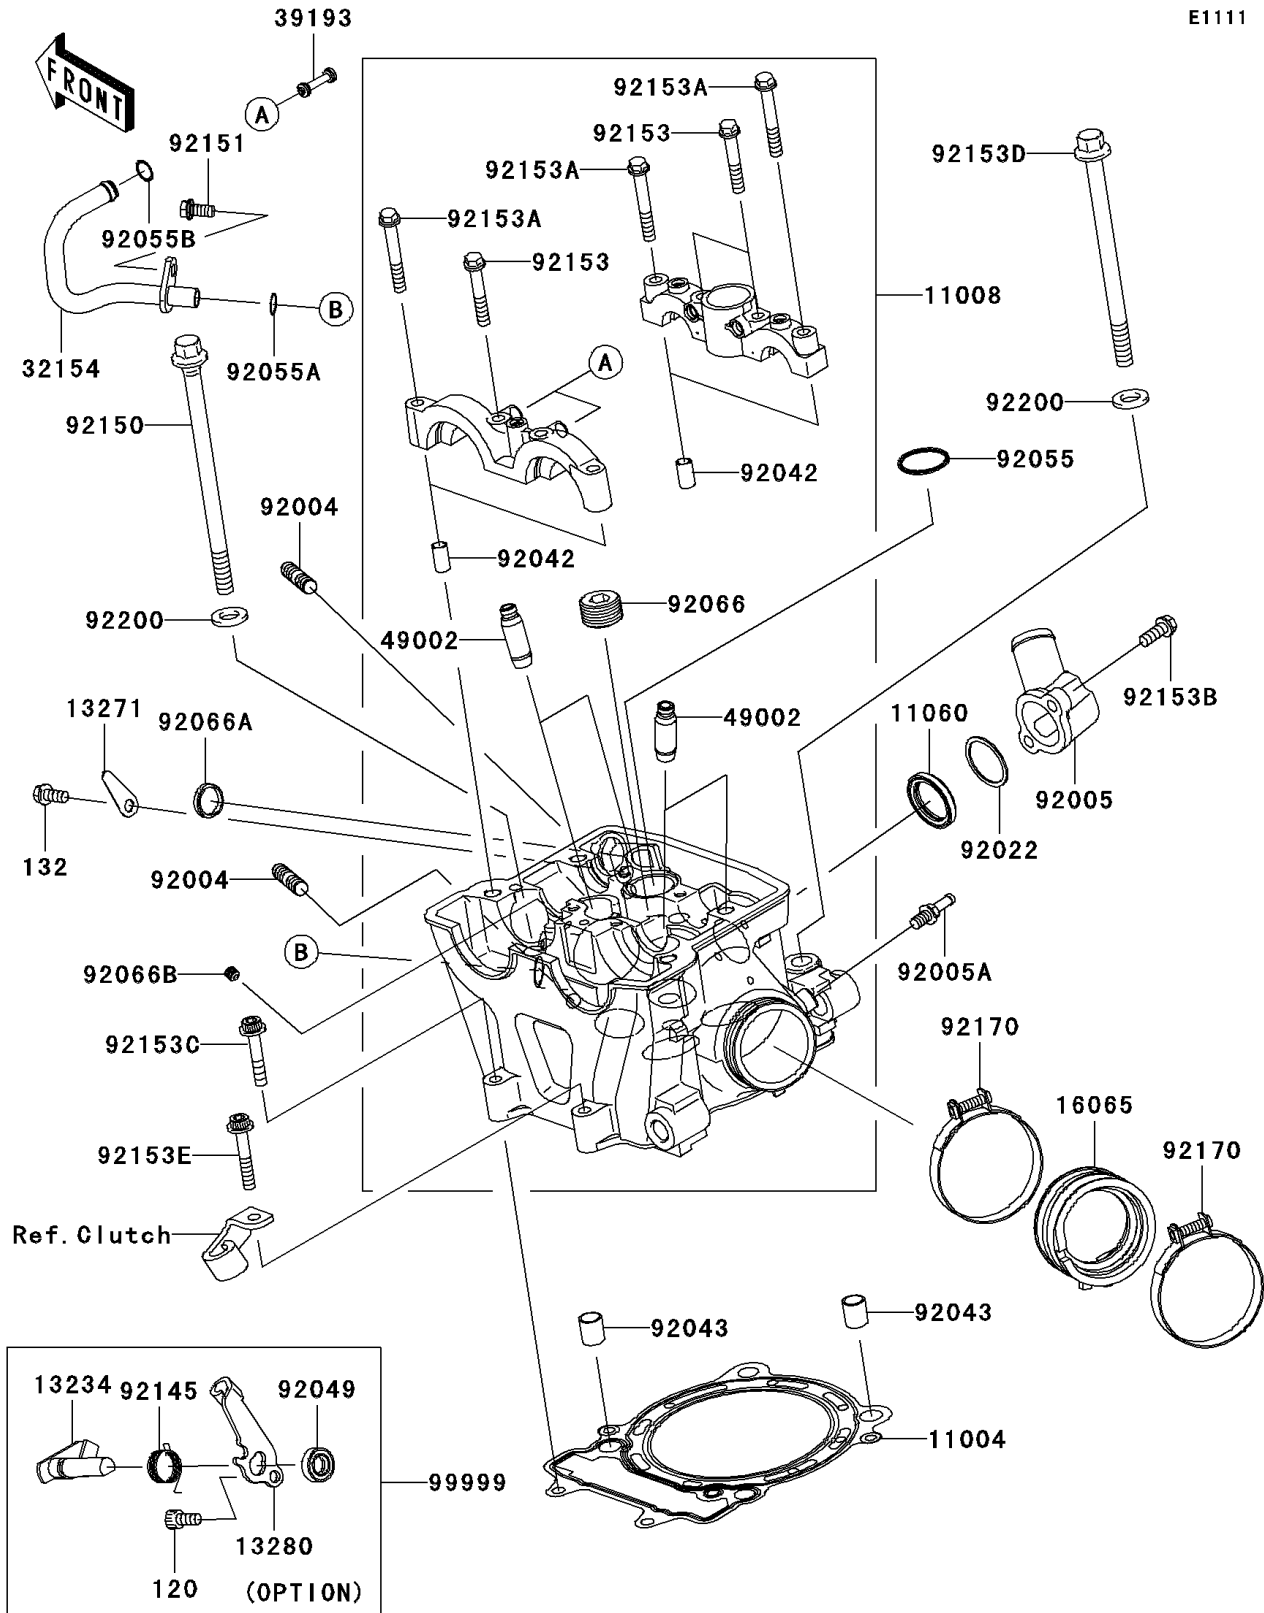

2009 KLX® 450R PARTS DIAGRAM

Cylinder Head

E1111

2009 KLX® 450R PARTS LIST

Cylinder Head

ITEM NAME	PART NUMBER	QUANTITY
GASKET-HEAD (Ref # 11004)	11004-0045	1
HEAD-COMP-CYLINDER (Ref # 11008)	11008-0139	1
GASKET,THERMOSTAT (Ref # 11060)	11060-1300	1
SHAFT-COMP,DECOMP (Ref # 13234)	13234-0009	1
PLATE (Ref # 13271)	13271-0675	1
HOLDER,DECOMP (Ref # 13280)	13280-0038	1
HOLDER-CARBURETOR (Ref # 16065)	16065-0050	1
PIPE,2ND AIR (Ref # 32154)	32154-1180	1
PIPE-OIL (Ref # 39193)	39193-0027	2
GUIDE-VALVE (Ref # 49002)	49002-0007	AR
STUD,8X22 (Ref # 92004)	92004-0025	2
FITTING (Ref # 92005)	92005-0018	1
FITTING (Ref # 92005A)	92005-0056	1
WASHER,25.3X30X1 (Ref # 92022)	92022-161	1
PIN,DOWEL,6.3X8X14 (Ref # 92042)	92042-007	4
PIN,10.1X12X14 (Ref # 92043)	92043-4009	2
SEAL-OIL (Ref # 92049)	92049-1196	1
RING-O,23.5X2.0 (Ref # 92055)	92055-0046	1
RING-O,9.8X1.9 (Ref # 92055A)	92055-0061	1
RING-O,10MM (Ref # 92055B)	92055-1150	1
PLUG,PT1/2X12.5 (Ref # 92066)	92066-0002	1
PLUG,4X18 (Ref # 92066A)	92066-0024	1
PLUG,6X6 (Ref # 92066B)	92066-0068	1
SPRING (Ref # 92145)	92145-0048	1
BOLT,L=140 (Ref # 92150)	92150-1935	2
BOLT,6X12 (Ref # 92151)	92151-1133	1
BOLT,6X38 (Ref # 92153)	92153-0338	4
BOLT,6X45 (Ref # 92153A)	92153-0339	4
BOLT,6X16 (Ref # 92153B)	92153-0695	2

2009 KLX® 450R PARTS LIST

Cylinder Head

ITEM NAME	PART NUMBER	QUANTITY
BOLT,6X35 (Ref # 92153C)	92153-0810	1
BOLT,FLANGED-SMALL,10X127 (Ref # 92153D)	92153-1001	2
BOLT,SOCKET,6X40 (Ref # 92153E)	92153-1725	1
CLAMP (Ref # 92170)	92170-1448	2
WASHER,10.5X19X2.3 (Ref # 92200)	92200-0114	4
KIT.,MANUAL DECOMP (Ref # 99999)	99999-0023	1
BOLT-SOCKET,6X12 (Ref # 120)	120CA0612	1
BOLT-FLANGED-SMALL,6X12 (Ref # 132)	132BA0612	1