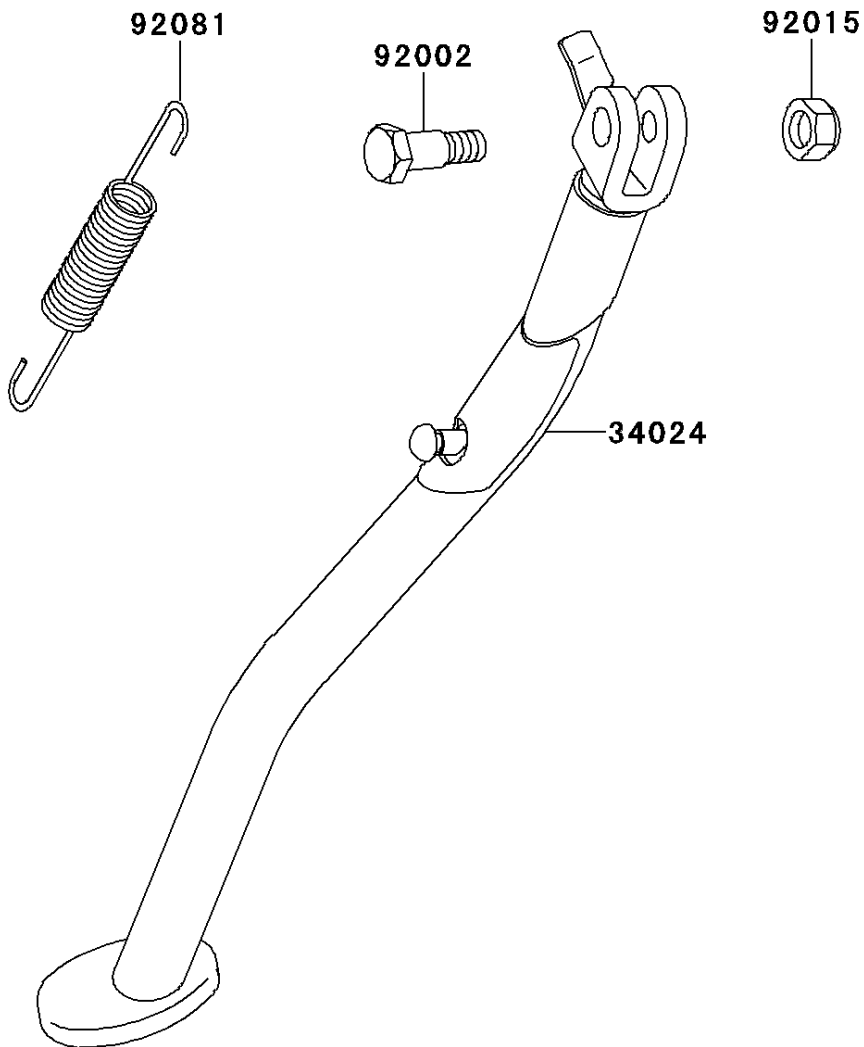

1996 KLX650R PARTS DIAGRAM

Stand(s)

F2190

1996 KLX650R PARTS LIST

Stand(s)

ITEM NAME	PART NUMBER	QUANTITY
STAND-SIDE,SILVER NO.25 (Ref # 34024)	34024-1288-CE	1
BOLT,SIDE STAND (Ref # 92002)	92002-1813	1
NUT,LOCK,10MM,BLACK (Ref # 92015)	92015-1188	1
SPRING (Ref # 92081)	92081-1419	1