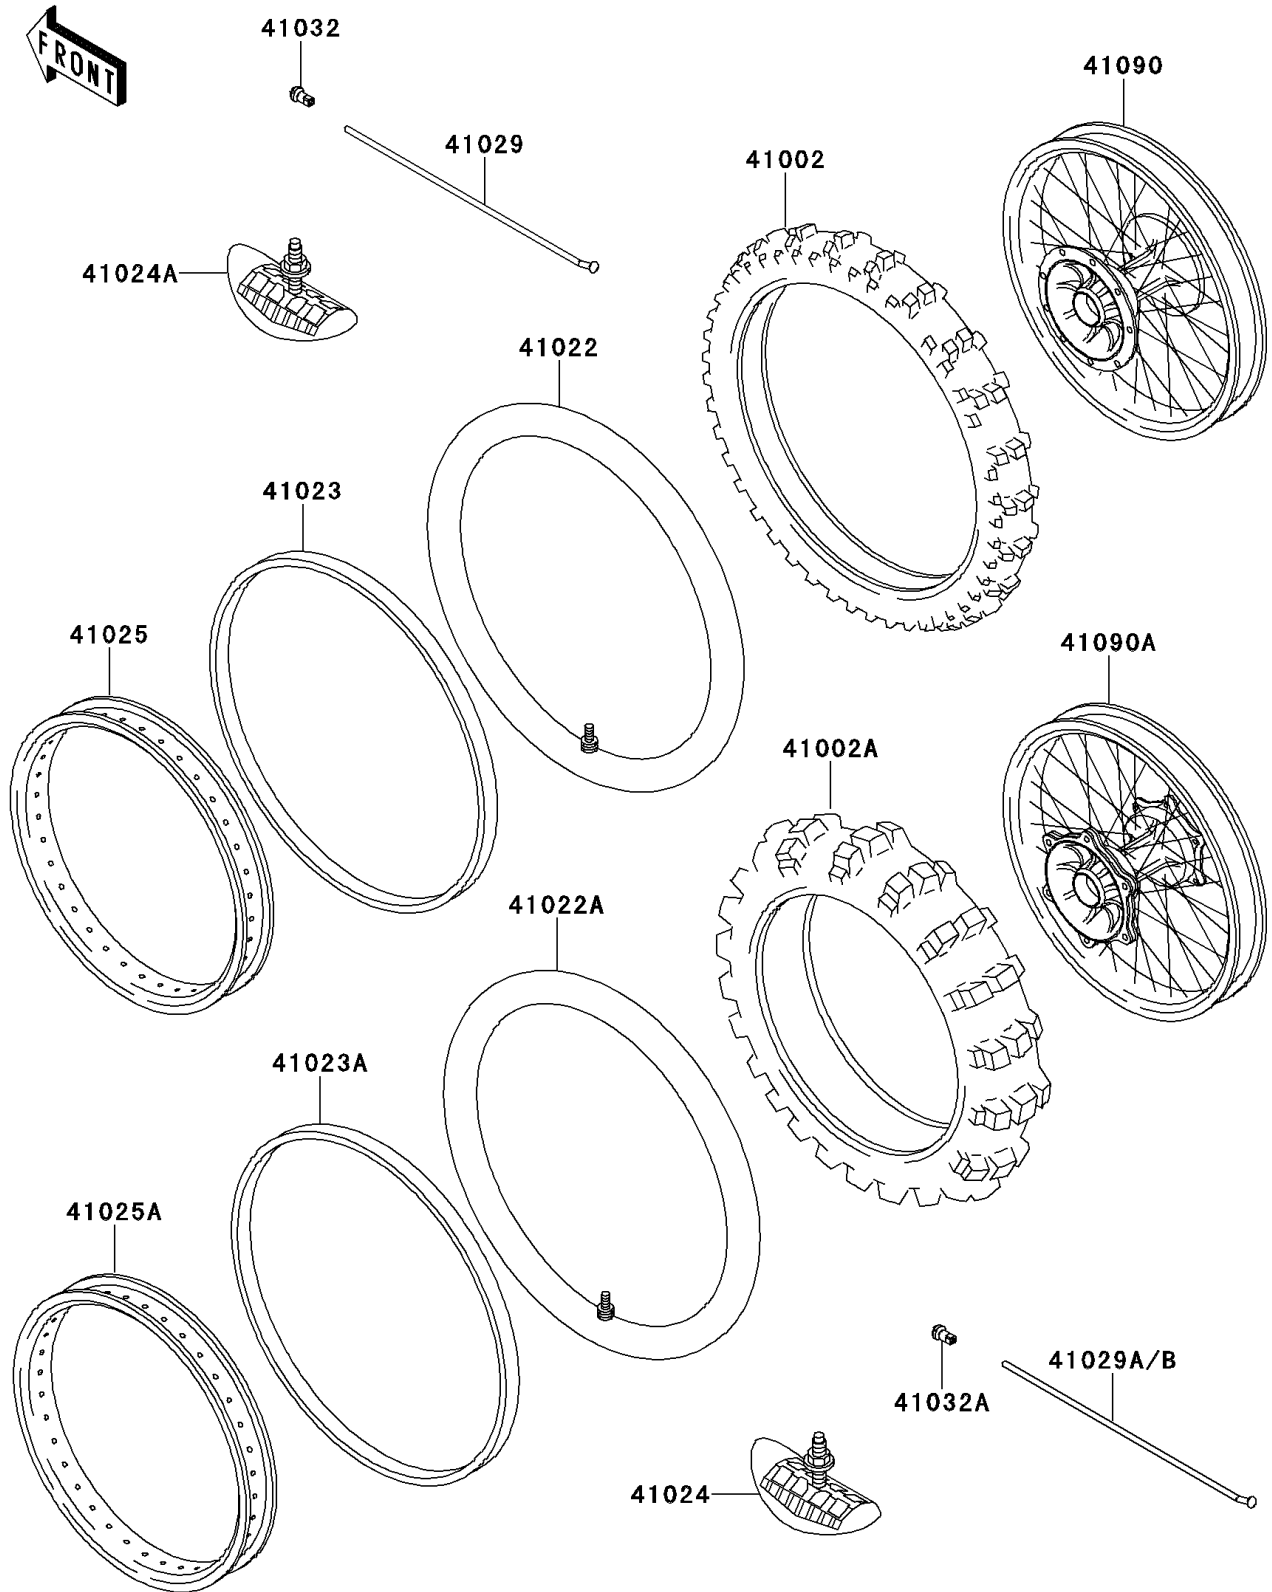

# 1996 KLX650R PARTS DIAGRAM

Wheels/Tires

F2210

# 1996 KLX650R PARTS LIST

## Wheels/Tires

ITEM NAME	PART NUMBER	QUANTITY
TIRE,FR,80/100-21 51M,D752F(D) (Ref # 41002)	41002-1801	1
TIRE,RR,110/100-18 64M,D752(D) (Ref # 41002A)	41002-1867	1
TUBE-TIRE,80/100-21(D) (Ref # 41022)	41022-1118	1
TUBE-TIRE,RR,110/100-18(D) (Ref # 41022A)	41022-1120	1
BAND-RIM,80/100-21(D) (Ref # 41023)	41023-1069	1
BAND-RIM,100/100-18(D) (Ref # 41023A)	41023-1070	1
STOPPER-RIM,2.15-M(DUNLOP) (Ref # 41024)	41024-009	1
STOPPER-RIM,1.60-M(DUNLOP) (Ref # 41024A)	41024-010	1
RIM,FR,1.60X21 (Ref # 41025)	41025-1257	1
RIM,RR,2.15X18 (Ref # 41025A)	41025-1280	1
SPOKE-INNER,FR,228MMX165D (Ref # 41029)	41029-1206	36
SPOKE-INNER,RR,189MMX160D (Ref # 41029A)	41029-1224	18
SPOKE-INNER,RR,193MMX165D (Ref # 41029B)	41029-1225	18
NIPPLE-SPOKE (Ref # 41032)	41032-1061	36
NIPPLE-SPOKE (Ref # 41032A)	41032-1064	36
WHEEL-SUB ASSY,FR (Ref # 41090)	41090-1090	1
WHEEL-SUB ASSY,RR (Ref # 41090A)	41090-1096	1