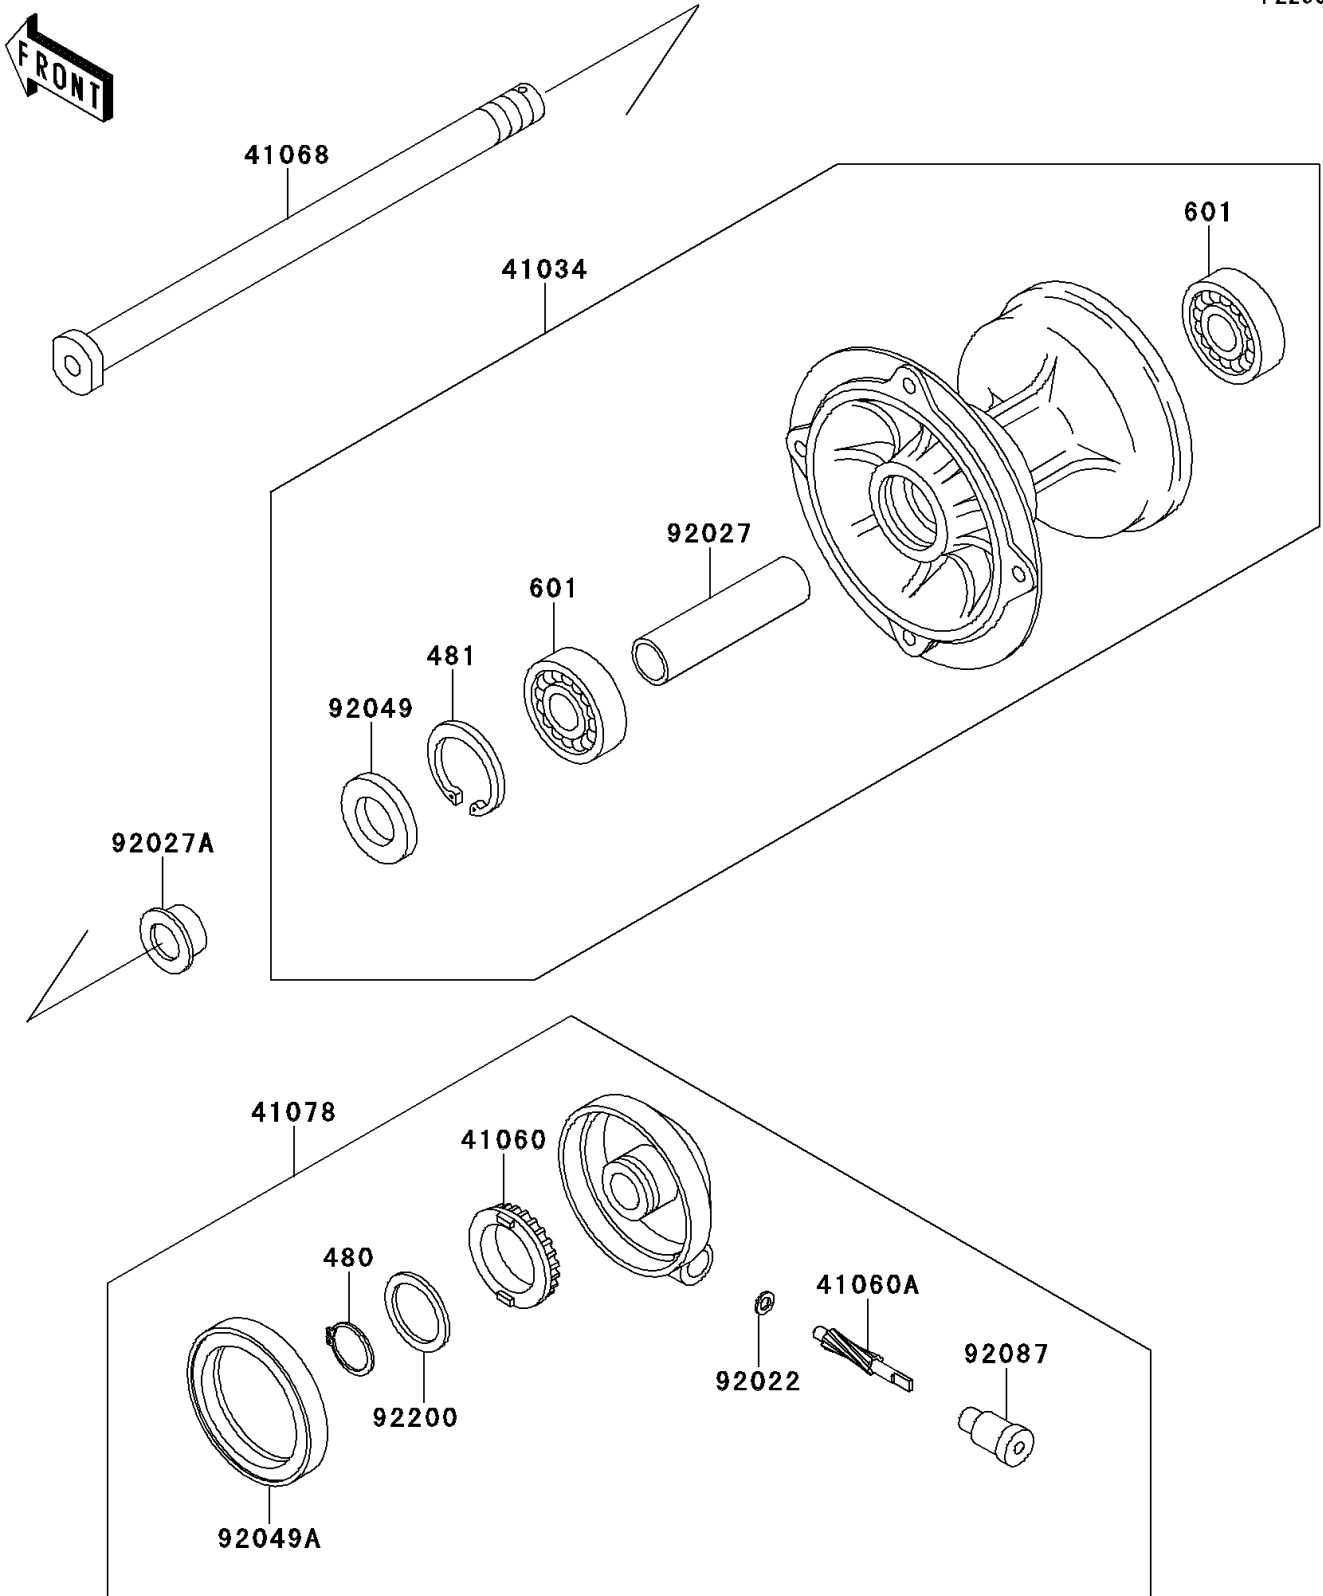

1996 KLX650R PARTS DIAGRAM

Front Hub

F2230

1996 KLX650R PARTS LIST

Front Hub

ITEM NAME	PART NUMBER	QUANTITY
CIRCLIP-TYPE-C,24MM (Ref # 480)	480J2400	1
CIRCLIP-TYPE-C,35MM (Ref # 481)	481J3500	1
BEARING-BALL,#6202UG (Ref # 601)	601B6202UG	2
DRUM-ASSY,FRONT BRAKE (Ref # 41034)	41034-1219	1
GEAR-METER SCREW,25T (Ref # 41060)	41060-1143	1
GEAR-METER SCREW,8T (Ref # 41060A)	41060-1144	1
AXLE,FR (Ref # 41068)	41068-1352	1
CASE-ASSY-METER GEAR (Ref # 41078)	41078-1095	1
WASHER,5X9.5X0.8 (Ref # 92022)	92022-1511	1
COLLAR,15.2X22.2X75 (Ref # 92027)	92027-1958	1
COLLAR,L=12 (Ref # 92027A)	92027-1959	1
SEAL-OIL,MH20354.5 (Ref # 92049)	92049-1176	1
SEAL-OIL,SDD 50 62 7 (Ref # 92049A)	92049-1399	1
BUSHING-METER GEAR (Ref # 92087)	92087-1060	1
WASHER,24X31X0.8 (Ref # 92200)	92200-1137	1