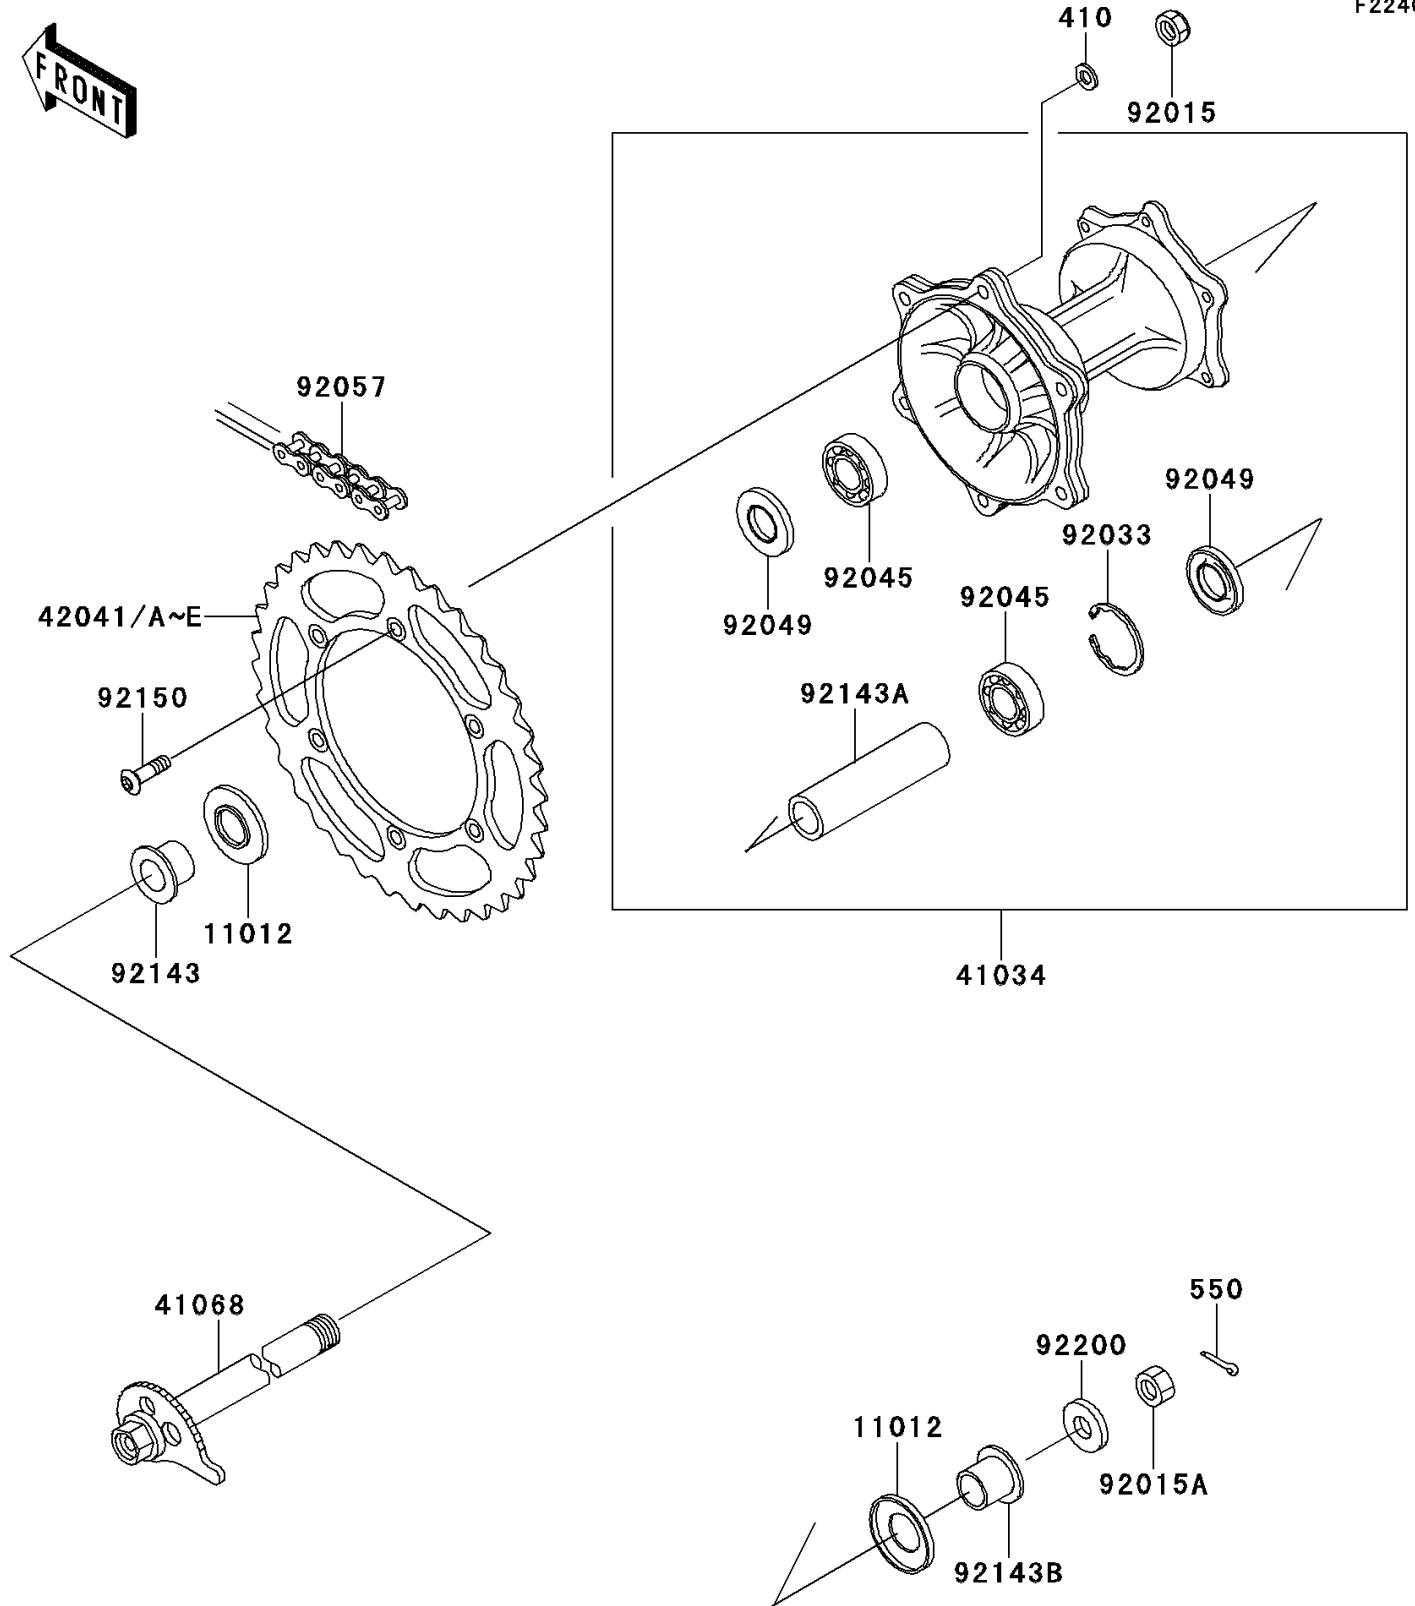

1996 KLX650R PARTS DIAGRAM

Rear Hub

F2240

1996 KLX650R PARTS LIST

Rear Hub

ITEM NAME	PART NUMBER	QUANTITY
WASHER-PLAIN-SMALL,8MM (Ref # 410)	410B0800	6
PIN-COTTER,3.0X25 (Ref # 550)	550D3025	1
CAP,AXLE (Ref # 11012)	11012-1581	2
DRUM-ASSY,REAR BRAKE (Ref # 41034)	41034-1216	1
AXLE,RR (Ref # 41068)	41068-1340	1
SPROCKET-HUB,46T (Ref # 42041)	42041-1381	1
SPROCKET-HUB,47T (Ref # 42041A)	42041-1382	1
SPROCKET-HUB,48T (Ref # 42041B)	42041-1383	1
SPROCKET-HUB,49T (Ref # 42041C)	42041-1384	1
SPROCKET-HUB,50T (Ref # 42041D)	42041-1408	1
SPROCKET-HUB,45T (Ref # 42041E)	42041-1413	1
NUT,8MM (Ref # 92015)	92015-1432	6
NUT,LOCK,20MM (Ref # 92015A)	92015-1770	1
RING-SNAP,42MM (Ref # 92033)	92033-1041	1
BEARING-BALL,6004X8JRLX2/3A (Ref # 92045)	92045-1239	2
SEAL-OIL,BJNC2 25425 (Ref # 92049)	92049-1203	2
CHAIN,DID520VL2X110L,ENDLESS (Ref # 92057)	92057-1410	1
COLLAR,RR AXLE,L=22 (Ref # 92143)	92143-1259	1
COLLAR,RR BRAKE DRUM,L=105 (Ref # 92143A)	92143-1402	1
COLLAR,RR AXLE,RH,L=20 (Ref # 92143B)	92143-1840	1
BOLT,SOCKET,8X28 (Ref # 92150)	92150-1196	6
WASHER,20.2X36X2 (Ref # 92200)	92200-1146	1