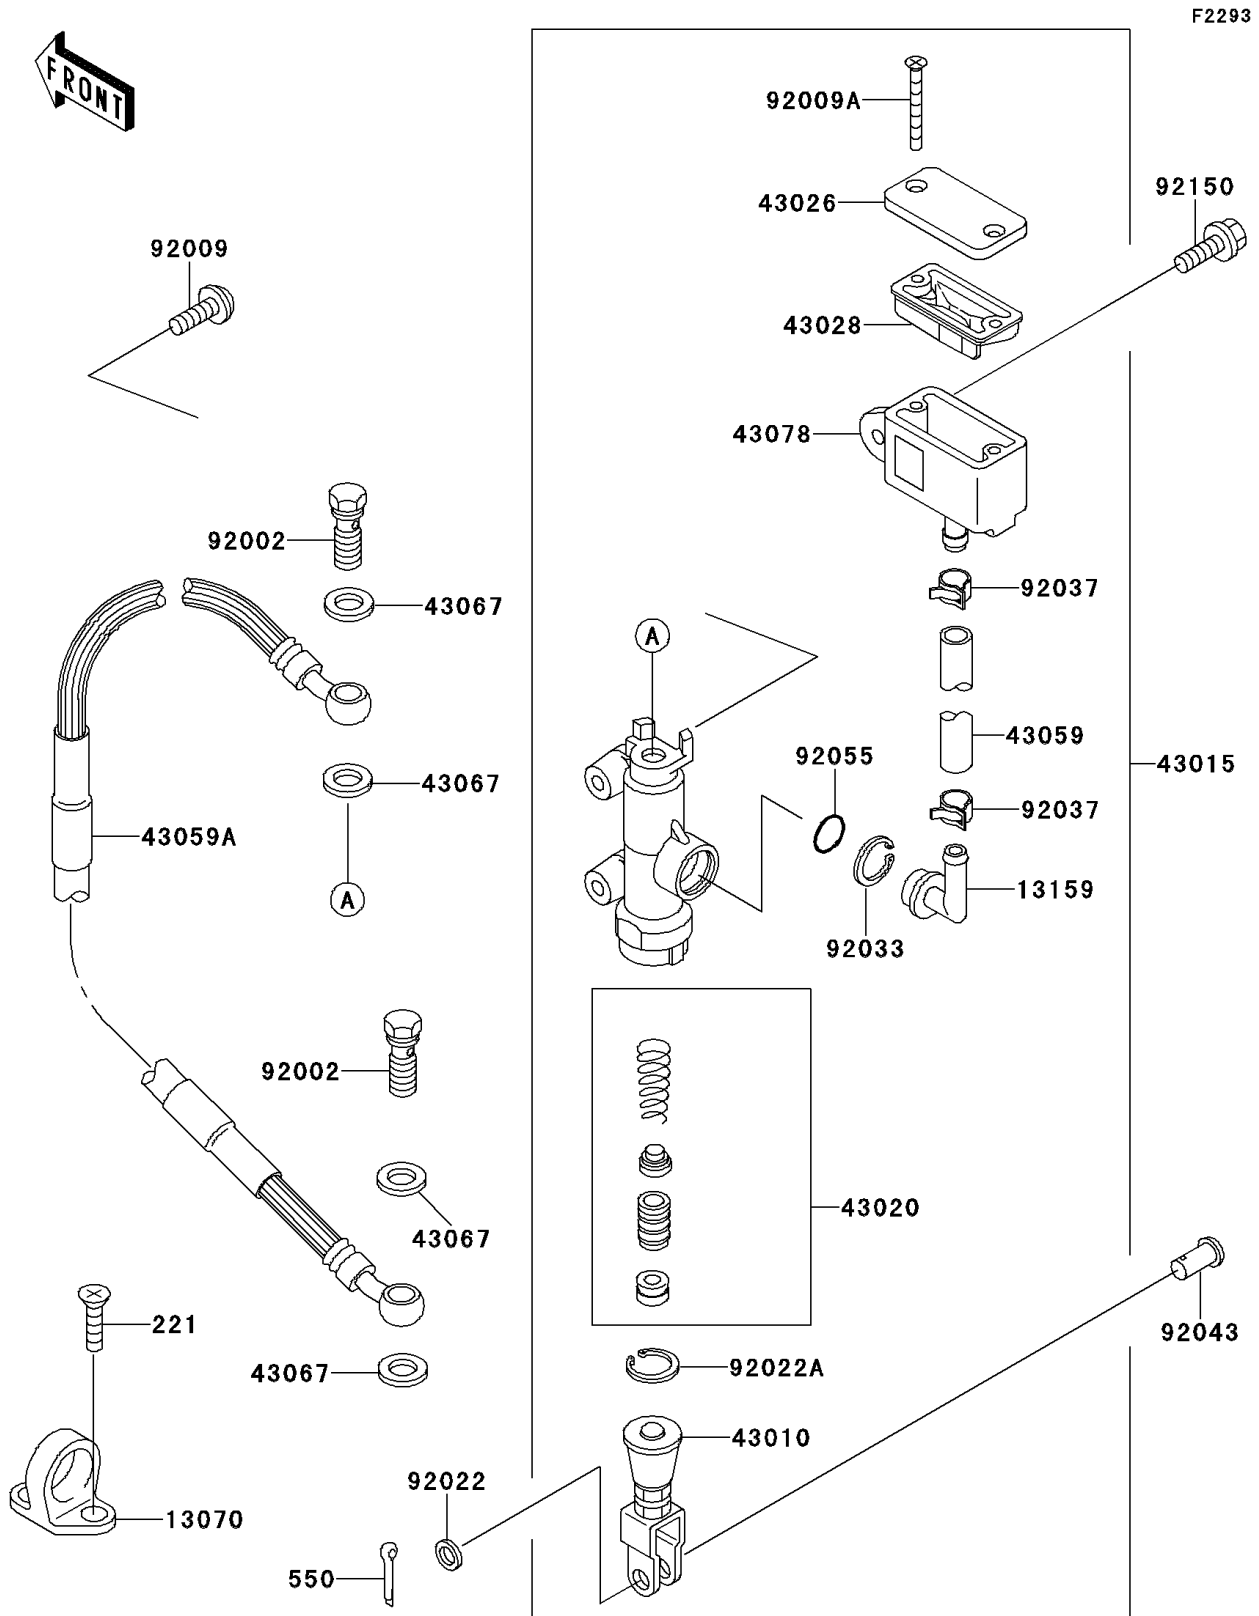

1996 KLX650R PARTS DIAGRAM

Rear Master Cylinder

1996 KLX650R PARTS LIST

Rear Master Cylinder

ITEM NAME	PART NUMBER	QUANTITY
SCREW-CSK-CROS,6X16 (Ref # 221)	221B0616	4
PIN-COTTER,2.0X15 (Ref # 550)	550D2015	1
GUIDE,HOSE (Ref # 13070)	13070-1144	2
CONNECTOR (Ref # 13159)	13159-1056	1
ROD-ASSY-BRAKE (Ref # 43010)	43010-1068	1
CYLINDER-ASSY-MASTER,RR (Ref # 43015)	43015-1515	1
PISTON-COMP-BRAKE (Ref # 43020)	43020-1094	1
CAP-BRAKE (Ref # 43026)	43026-1075	1
DIAPHRAGM (Ref # 43028)	43028-1067	1
HOSE-BRAKE (Ref # 43059)	43059-1561	1
HOSE-BRAKE,RR (Ref # 43059A)	43059-1931	1
WASHER,10.5X15X1.5 (Ref # 43067)	43067-001	4
RESERVOIR (Ref # 43078)	43078-1122	1
BOLT,OIL,L=23 (Ref # 92002)	92002-1888	2
SCREW,6X14,WHITE (Ref # 92009)	92009-1287	2
SCREW,4X40 (Ref # 92009A)	92009-1596	2
WASHER,8.5X13X1 (Ref # 92022)	92022-1028	1
WASHER,CIRCRIP (Ref # 92022A)	92022-1601	1
RING-SNAP,20.5MM (Ref # 92033)	92033-1186	1
CLAMP (Ref # 92037)	92037-1710	2
PIN (Ref # 92043)	92043-1039	1
RING-O,MASTER CYLINDER (Ref # 92055)	92055-1251	1
BOLT,FLANGED,6X25 (Ref # 92150)	92150-1507	1