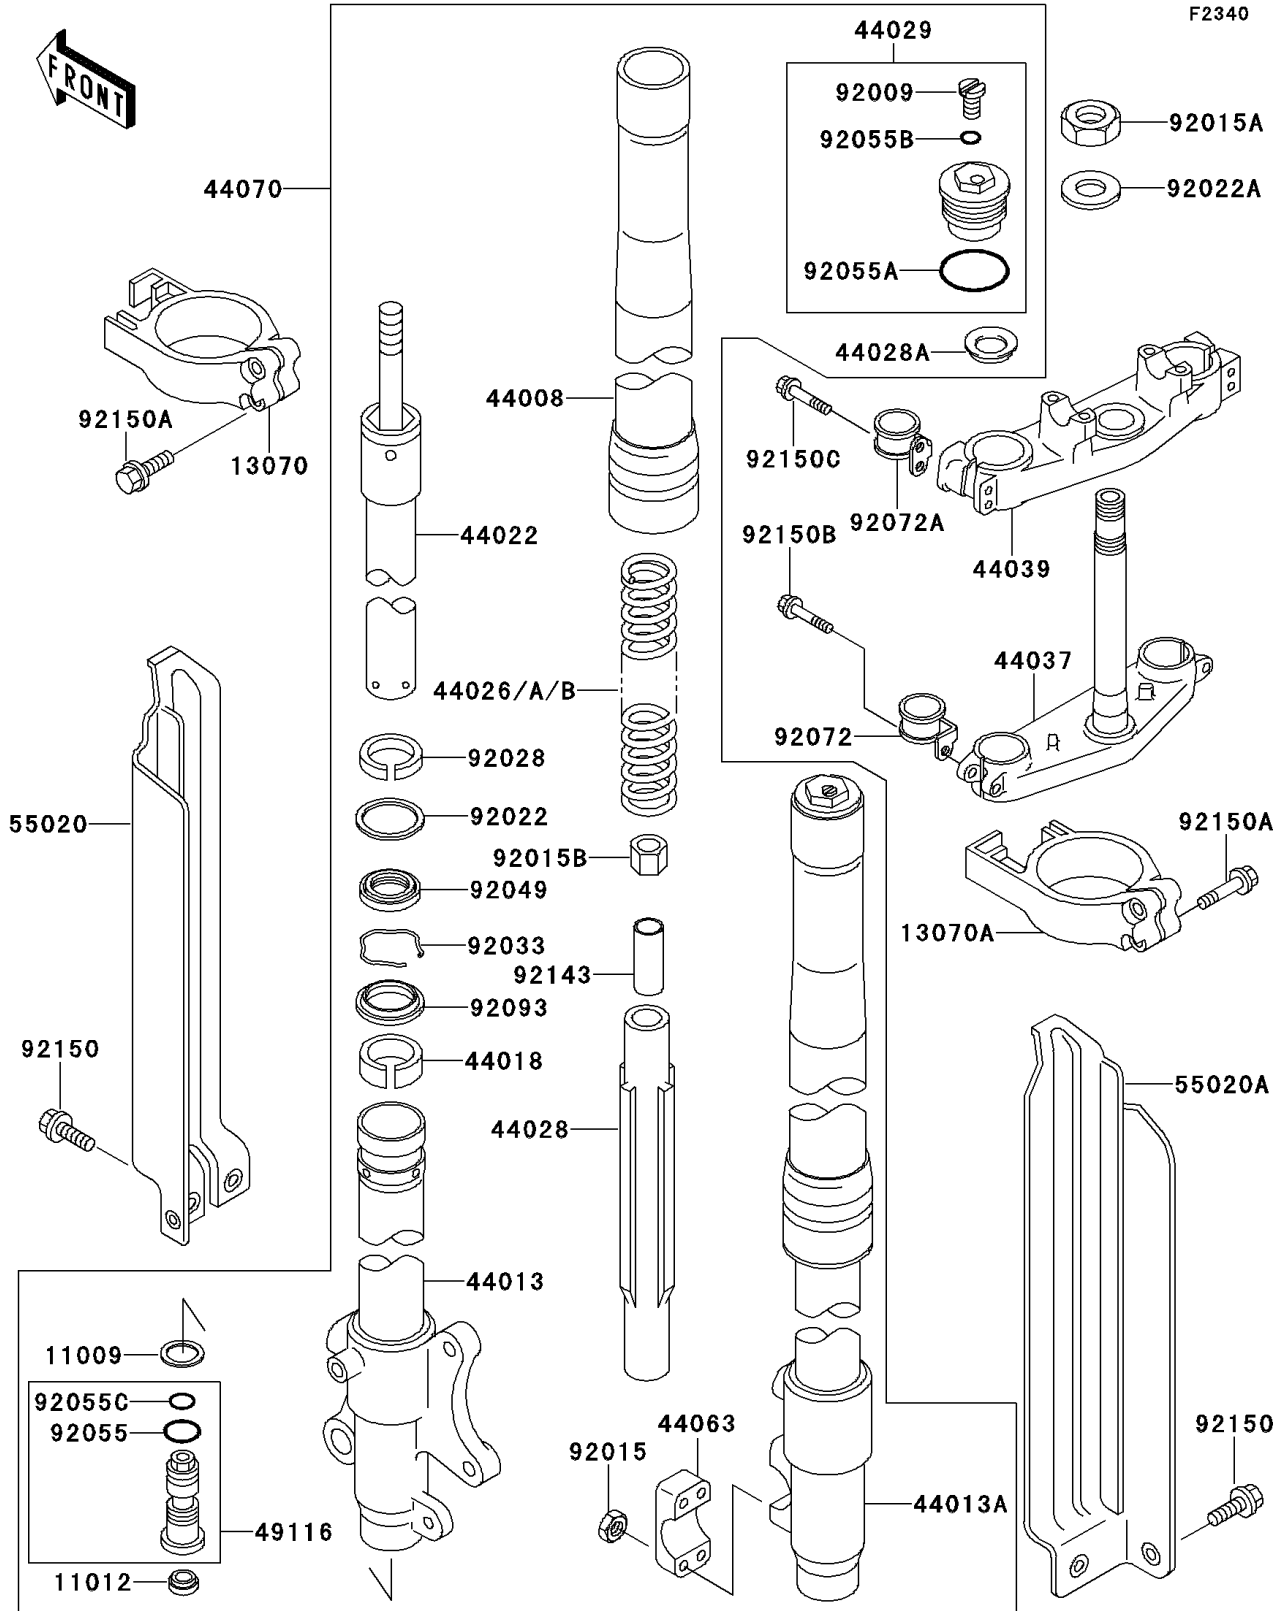

1996 KLX650R PARTS DIAGRAM

Front Fork