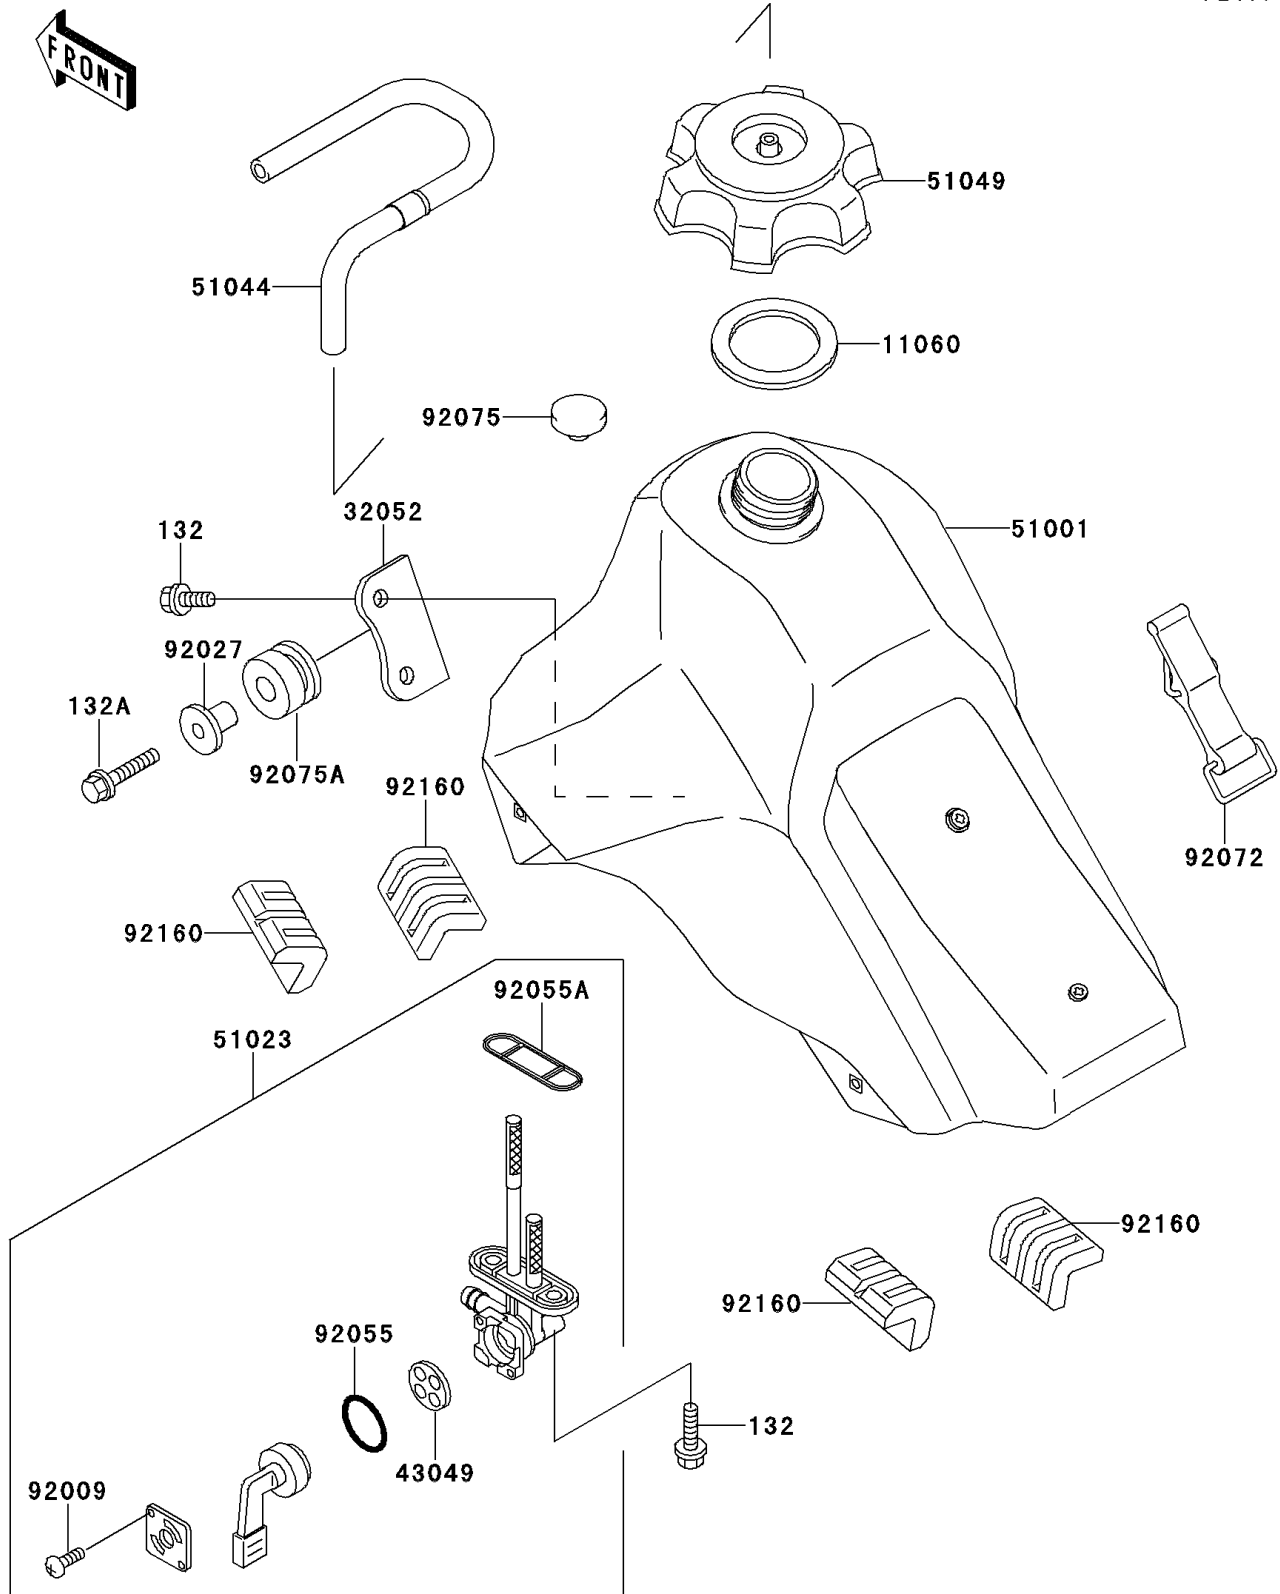

1996 KLX650R PARTS DIAGRAM

Fuel Tank

F2410

1996 KLX650R PARTS LIST

Fuel Tank

ITEM NAME	PART NUMBER	QUANTITY
BOLT-FLANGED-SMALL (Ref # 132)	132G0612	4
BOLT-FLANGED-SMALL (Ref # 132A)	132G0630	1
GASKET,FUEL TANK CAP (Ref # 11060)	11060-1340	1
BRACKET-TANK (Ref # 32052)	32052-1169	1
PACKING,FUEL TAP LEVER (Ref # 43049)	43049-1017	1
TANK-COMP-FUEL,L.GREEN (Ref # 51001)	51001-1493-6W	1
TAP-ASSY,FUEL (Ref # 51023)	51023-1227	1
TUBE-ASSY (Ref # 51044)	51044-1185	1
CAP-TANK,FUEL (Ref # 51049)	51049-1104	1
SCREW,3X5 (Ref # 92009)	92009-1123	2
COLLAR,L=16.1 (Ref # 92027)	92027-1847	1
RING-O,FUEL TAP LEVER (Ref # 92055)	92055-1111	1
RING-O,FUEL TAP PACKING (Ref # 92055A)	92055-1112	1
BAND,FUEL TANK (Ref # 92072)	92072-1229	1
DAMPER (Ref # 92075)	92075-005	1
DAMPER (Ref # 92075A)	92075-1787	1
DAMPER,FUEL TANK (Ref # 92160)	92160-1328	4