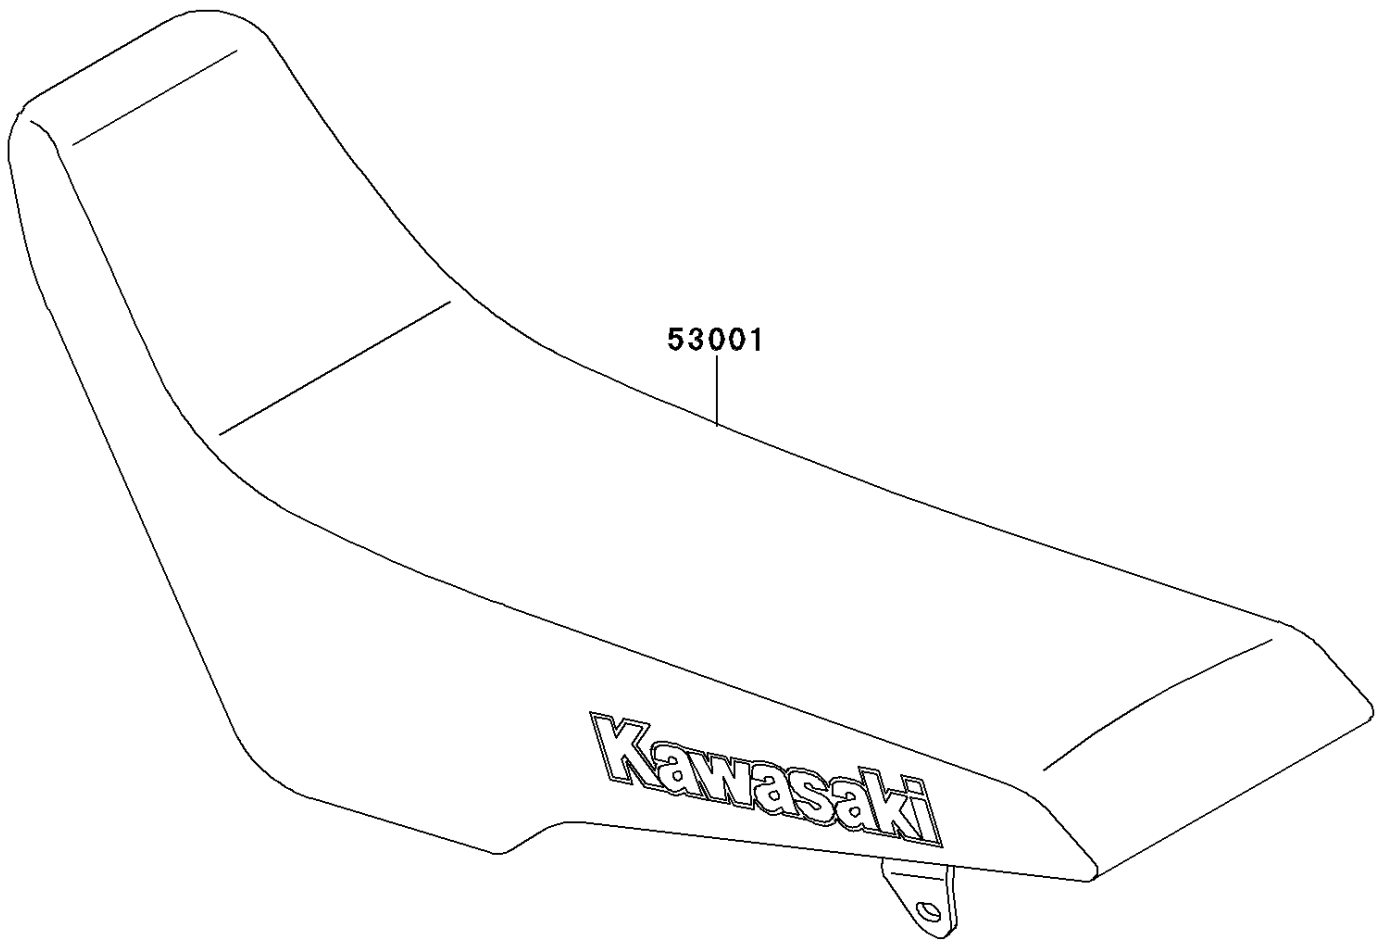

1996 KLX650R PARTS DIAGRAM

Seat

F2510

1996 KLX650R PARTS LIST

Seat

ITEM NAME	PART NUMBER	QUANTITY
SEAT-ASSY,DUAL,VIOLET (Ref # 53001)	53001-1805-LW	1