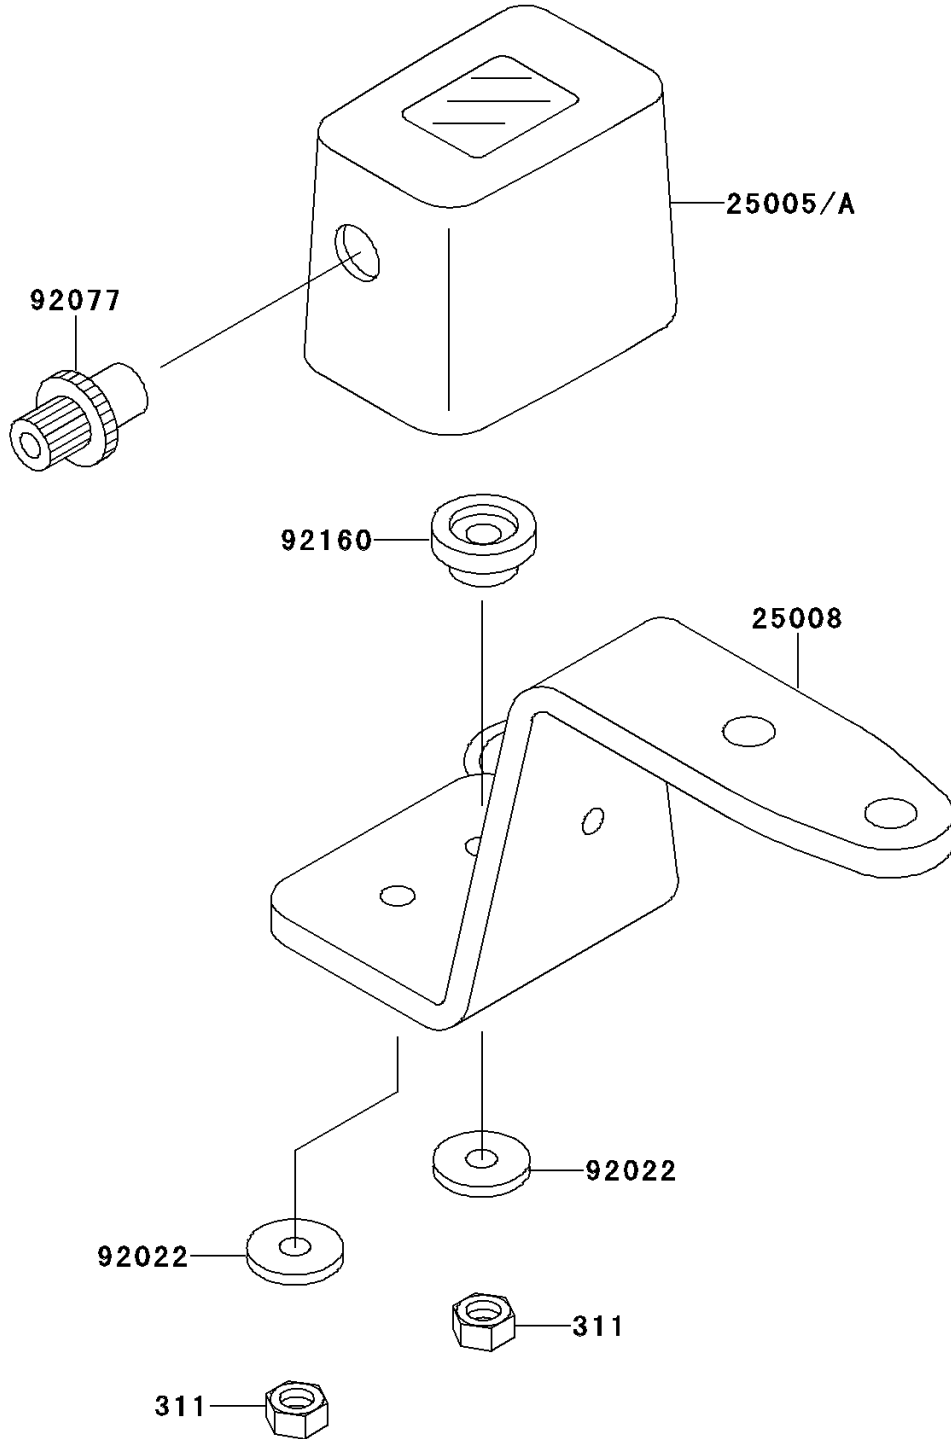

# 1996 KLX650R PARTS DIAGRAM

Meter(s)

F2530

# 1996 KLX650R PARTS LIST

Meter(s)

ITEM NAME	PART NUMBER	QUANTITY
NUT-HEX (Ref # 311)	311B0400	2
BRACKET-METER (Ref # 25008)	25008-1215	1
WASHER,4.3X12.5X1 (Ref # 92022)	92022-1888	2
KNOB,TRIP (Ref # 92077)	92077-1114	1
DAMPER (Ref # 92160)	92160-1452	1
SPEEDOMETER,TRIP(MILE) (Ref # 25005)	25005-1548	1
SPEEDOMETER,TRIP(KM) (Ref # 25005A)	25005-1549	1