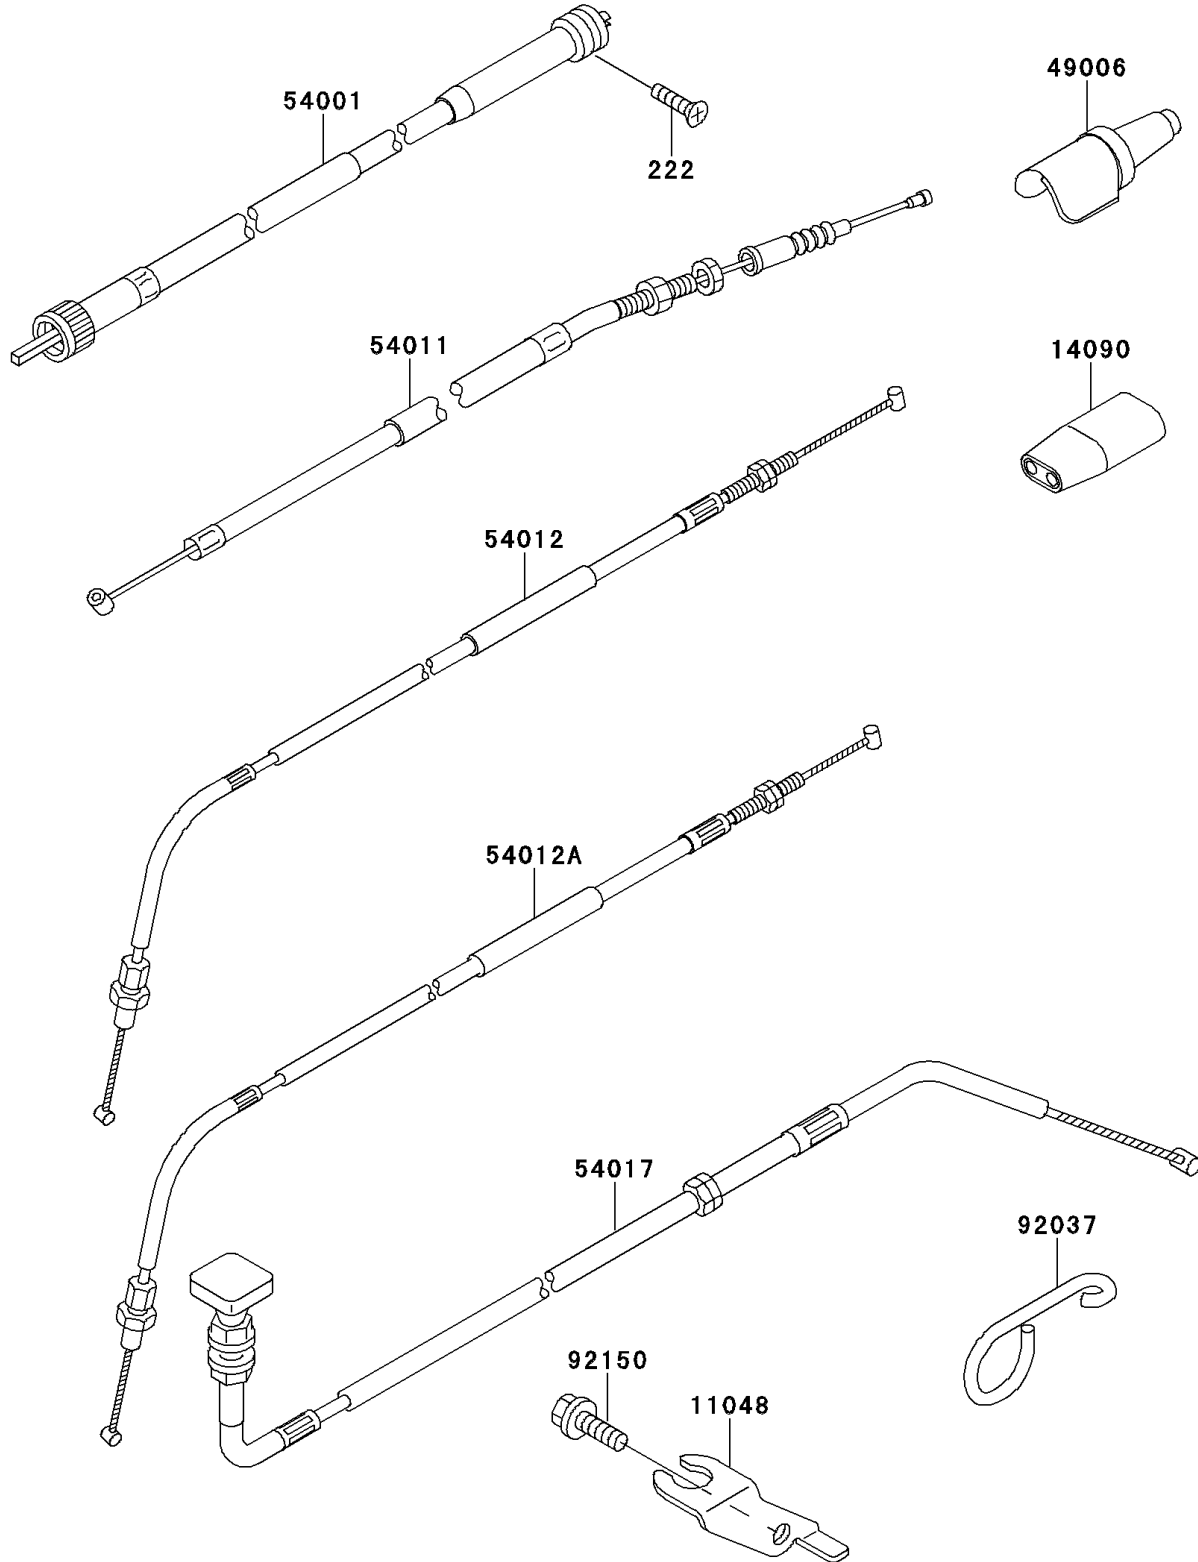

1996 KLX650R PARTS DIAGRAM

Cables

F2540

1996 KLX650R PARTS LIST

Cables

ITEM NAME	PART NUMBER	QUANTITY
SCREW-CSK-RD-CROS (Ref # 222)	222C0520	1
BRACKET,STARTER CABLE (Ref # 11048)	11048-1199	1
COVER,THROTTLE CABLE (Ref # 14090)	14090-1309	1
BOOT (Ref # 49006)	49006-1189	1
CABLE-SPEEDOMETER (Ref # 54001)	54001-1178	1
CABLE-CLUTCH (Ref # 54011)	54011-1324	1
CABLE-THROTTLE,OPENING (Ref # 54012)	54012-1464	1
CABLE-THROTTLE,CLOSING (Ref # 54012A)	54012-1465	1
CABLE-STARTER (Ref # 54017)	54017-1158	1
CLAMP,CABLE (Ref # 92037)	92037-1064	2
BOLT,6X12 (Ref # 92150)	92150-1435	1