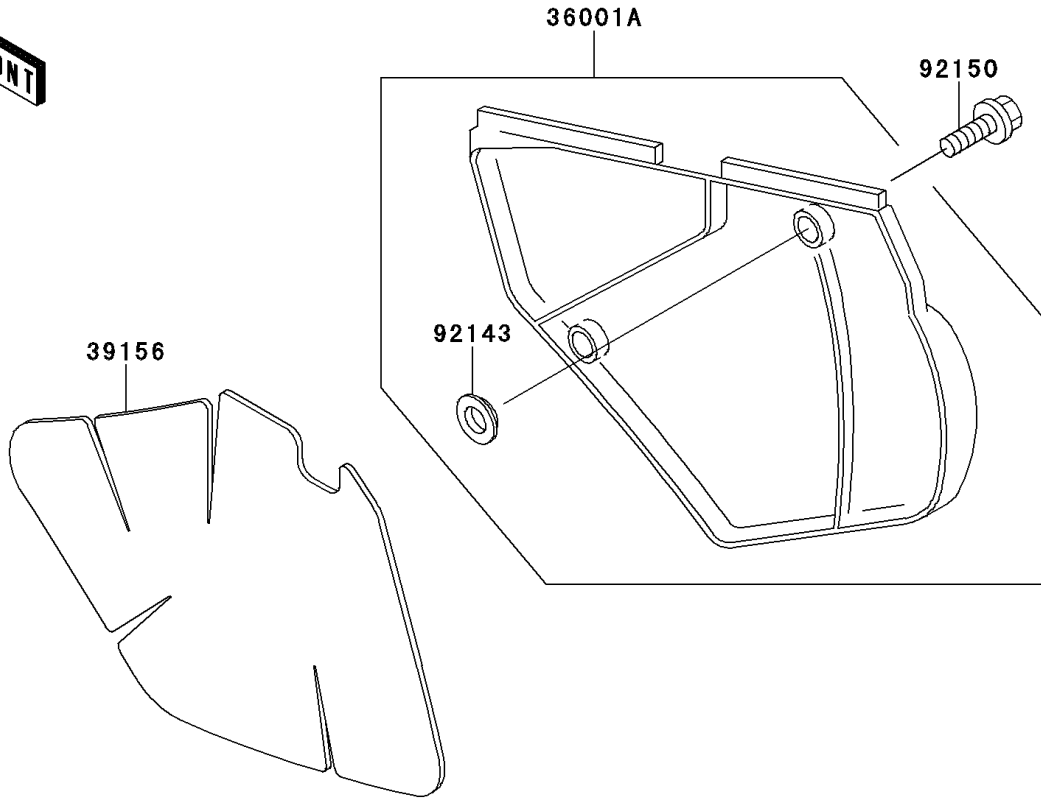

# 1996 KLX650R PARTS DIAGRAM

Side Covers

F2611

# 1996 KLX650R PARTS LIST

## Side Covers

ITEM NAME	PART NUMBER	QUANTITY
COVER-SIDE,LH,P.WHITE (Ref # 36001)	36001-1486-6F	1
COVER-SIDE,RH,P.WHITE (Ref # 36001A)	36001-1487-6F	1
PAD,SIDE COVER,RH (Ref # 39156)	39156-1382	1
COLLAR (Ref # 92143)	92143-1196	4
BOLT,6X20 (Ref # 92150)	92150-1339	2
BOLT,6X14 (Ref # 92150A)	92150-1340	2