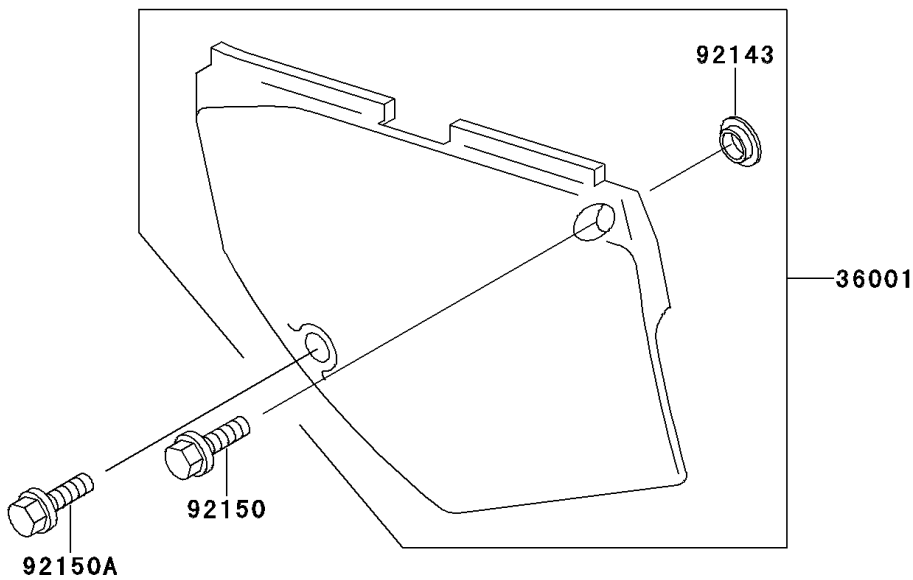

# 1996 KLX650R PARTS DIAGRAM

Side Covers

F2611

# 1996 KLX650R PARTS LIST

## Side Covers

ITEM NAME	PART NUMBER	QUANTITY
COVER-SIDE,LH,P.WHITE (Ref # 36001)	36001-1486-6F	1
COVER-SIDE,RH,P.WHITE (Ref # 36001A)	36001-1487-6F	1
PAD,SIDE COVER,RH (Ref # 39156)	39156-1382	1
COLLAR (Ref # 92143)	92143-1196	4
BOLT,6X20 (Ref # 92150)	92150-1339	2
BOLT,6X14 (Ref # 92150A)	92150-1340	2