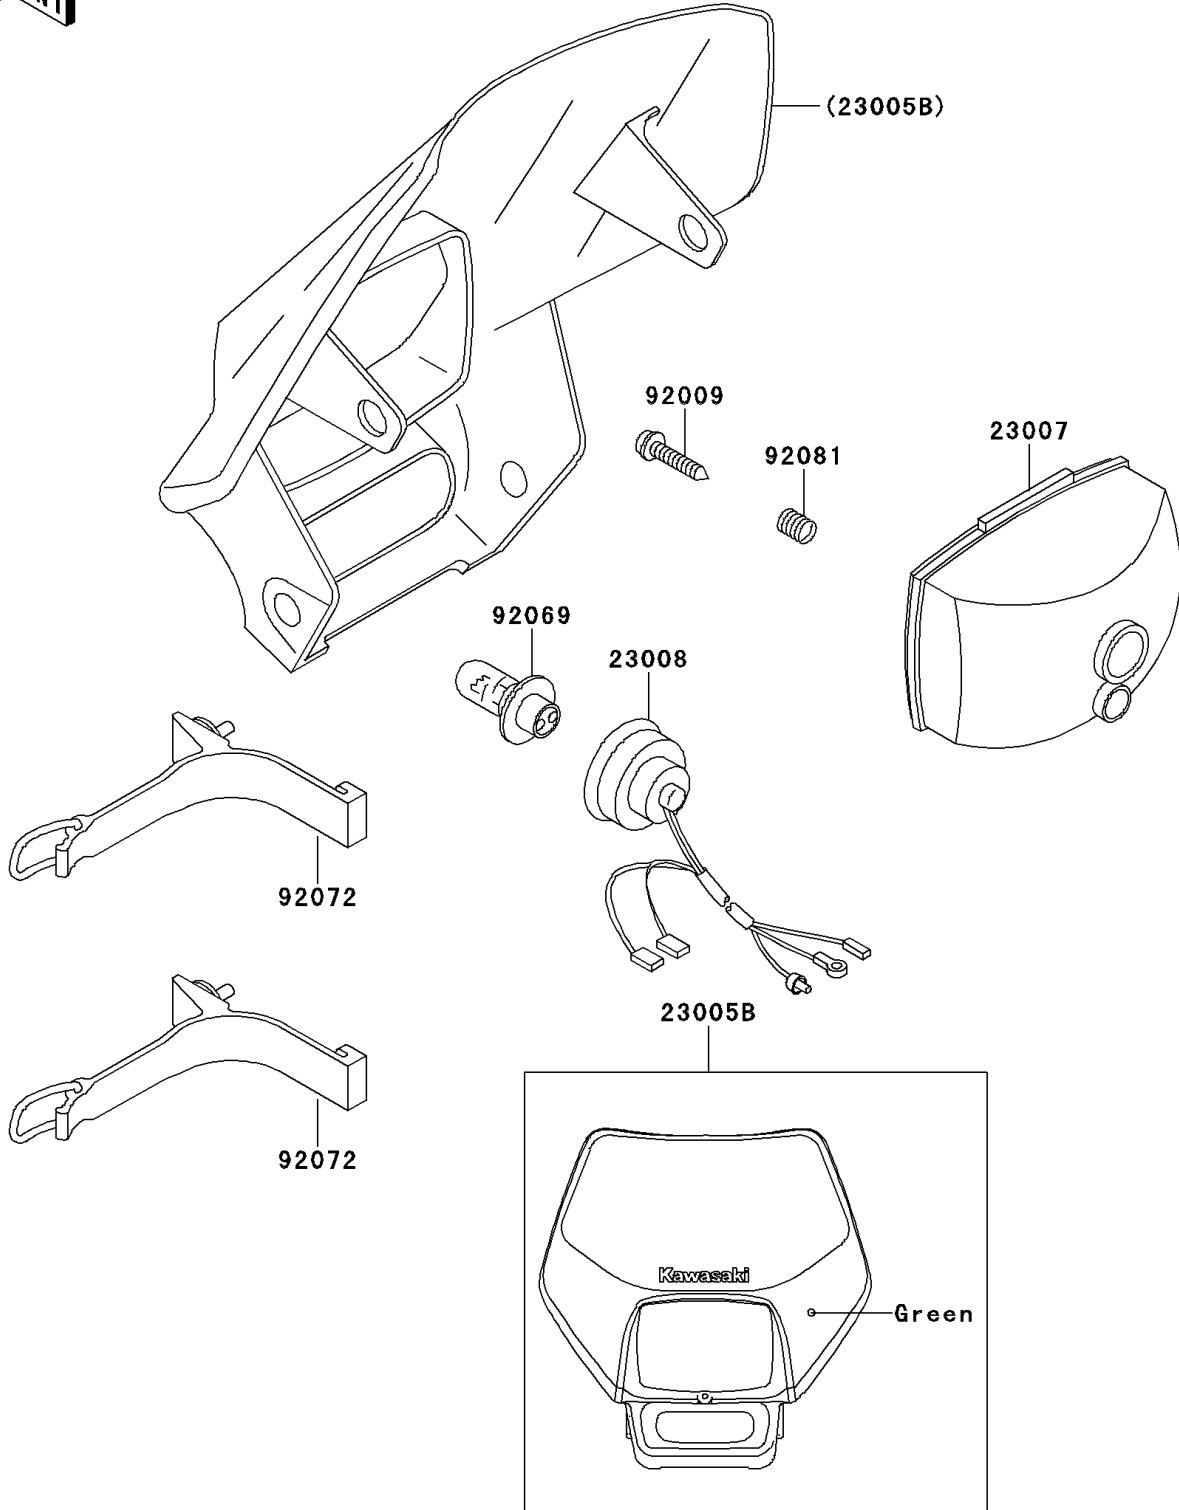

1996 KLX650R PARTS DIAGRAM

Headlight(s)

F2710

1996 KLX650R PARTS LIST

Headlight(s)

ITEM NAME	PART NUMBER	QUANTITY
BODY-COMP-HEAD LAMP,L.GREEN (Ref # 23005B)	23005-5032-6W	1
LENS-COMP,HEAD LAMP (Ref # 23007)	23007-1246	1
SOCKET-ASSY,HEAD LAMP (Ref # 23008)	23008-1513	1
SCREW,TAPPING (Ref # 92009)	92009-1695	1
BULB,12V 30/30W (Ref # 92069)	92069-1080	1
BAND,HEAD LAMP COVER (Ref # 92072)	92072-1297	4
SPRING,FOUCUS ADJUSTING (Ref # 92081)	92081-1519	1