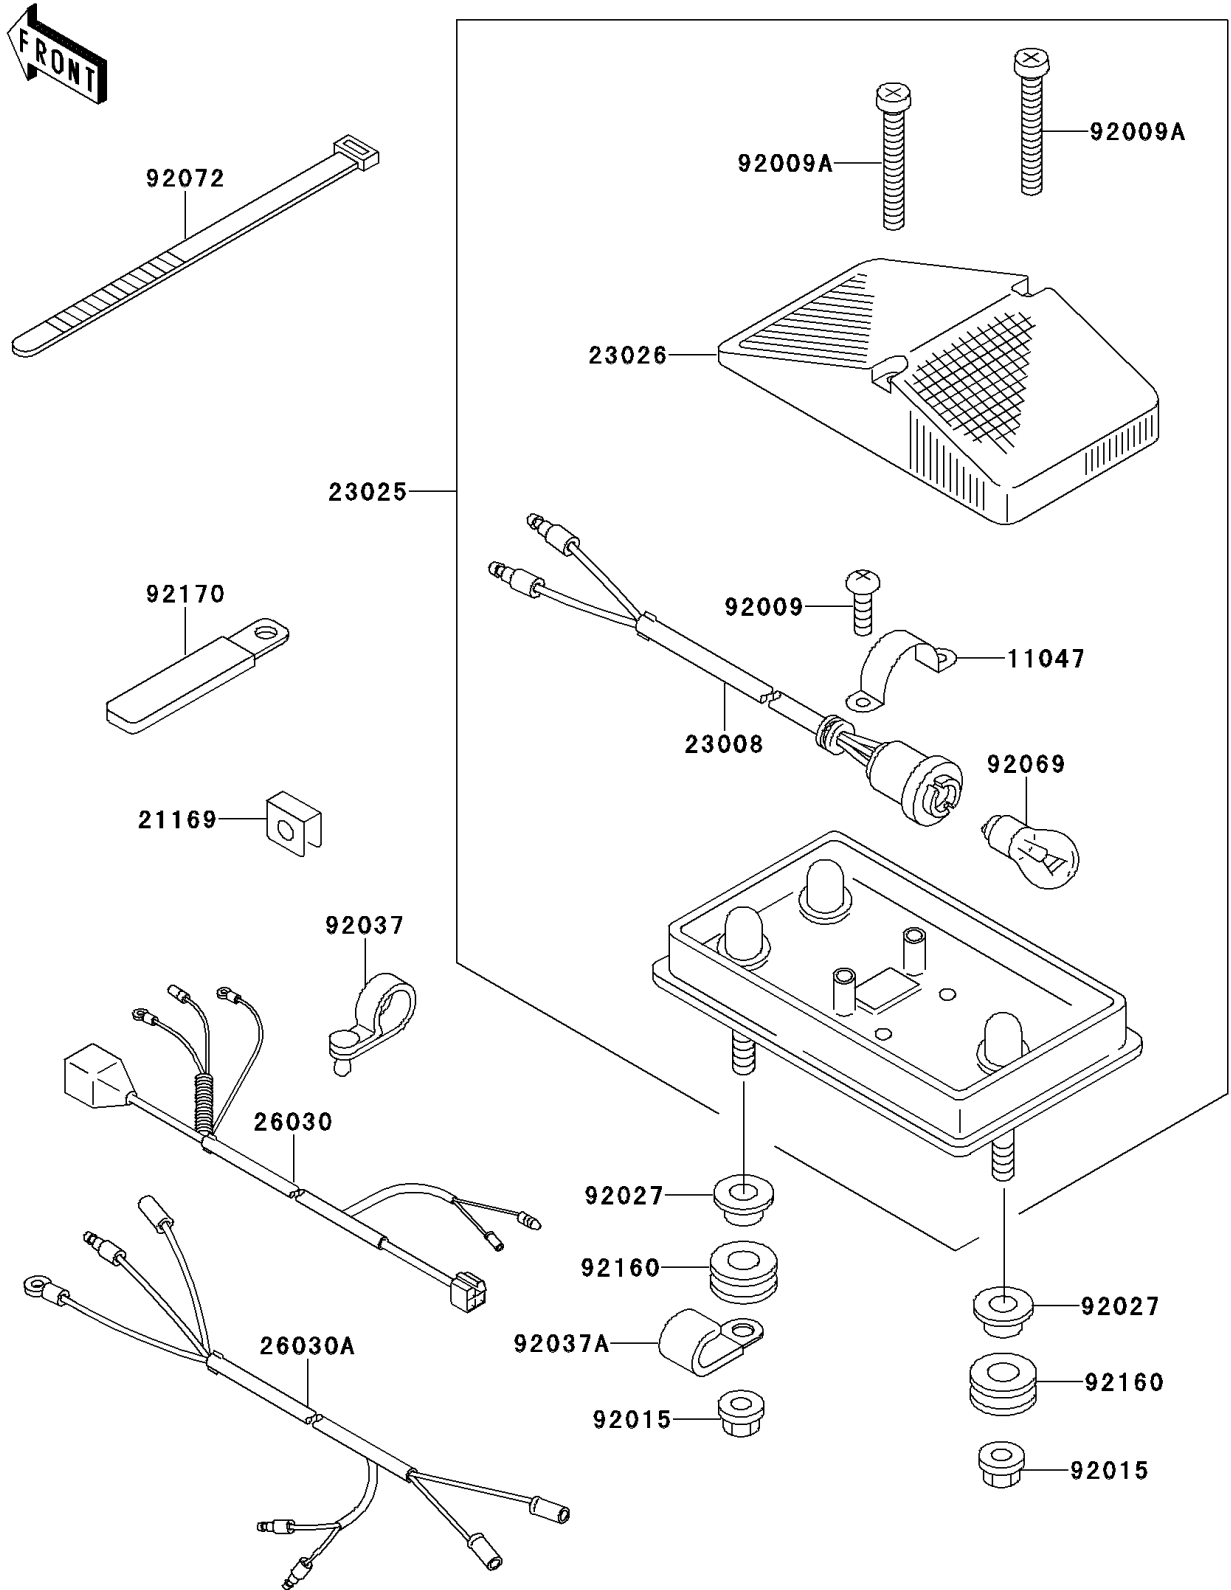

1996 KLX650R PARTS DIAGRAM

Taillight(s)

F2720

1996 KLX650R PARTS LIST

Taillight(s)

ITEM NAME	PART NUMBER	QUANTITY
BRACKET,TAIL LAMP (Ref # 11047)	11047-1238	1
TERMINAL (Ref # 21169)	21169-1066	1
SOCKET-ASSY,TAIL LAMP (Ref # 23008)	23008-1462	1
LAMP-TAIL (Ref # 23025)	23025-1215	1
LENS,TAIL LAMP (Ref # 23026)	23026-1131	1
HARNESS,RADIATOR FAN (Ref # 26030)	26030-1294	1
HARNESS,MAIN (Ref # 26030A)	26030-1309	1
SCREW,TAPPING,4X10 (Ref # 92009)	92009-1021	2
SCREW,TAPPING,4X30 (Ref # 92009A)	92009-1647	2
NUT,FLANGED,6MM (Ref # 92015)	92015-1367	3
COLLAR,L=14.1 (Ref # 92027)	92027-1920	3
CLAMP,HOSE (Ref # 92037)	92037-1163	2
CLAMP,WIRING HARNESS (Ref # 92037A)	92037-1877	1
BULB,12V 10W (Ref # 92069)	92069-1072	1
BAND,L=185 (Ref # 92072)	92072-1195	11
DAMPER (Ref # 92160)	92160-1167	3
CLAMP (Ref # 92170)	92170-1114	1