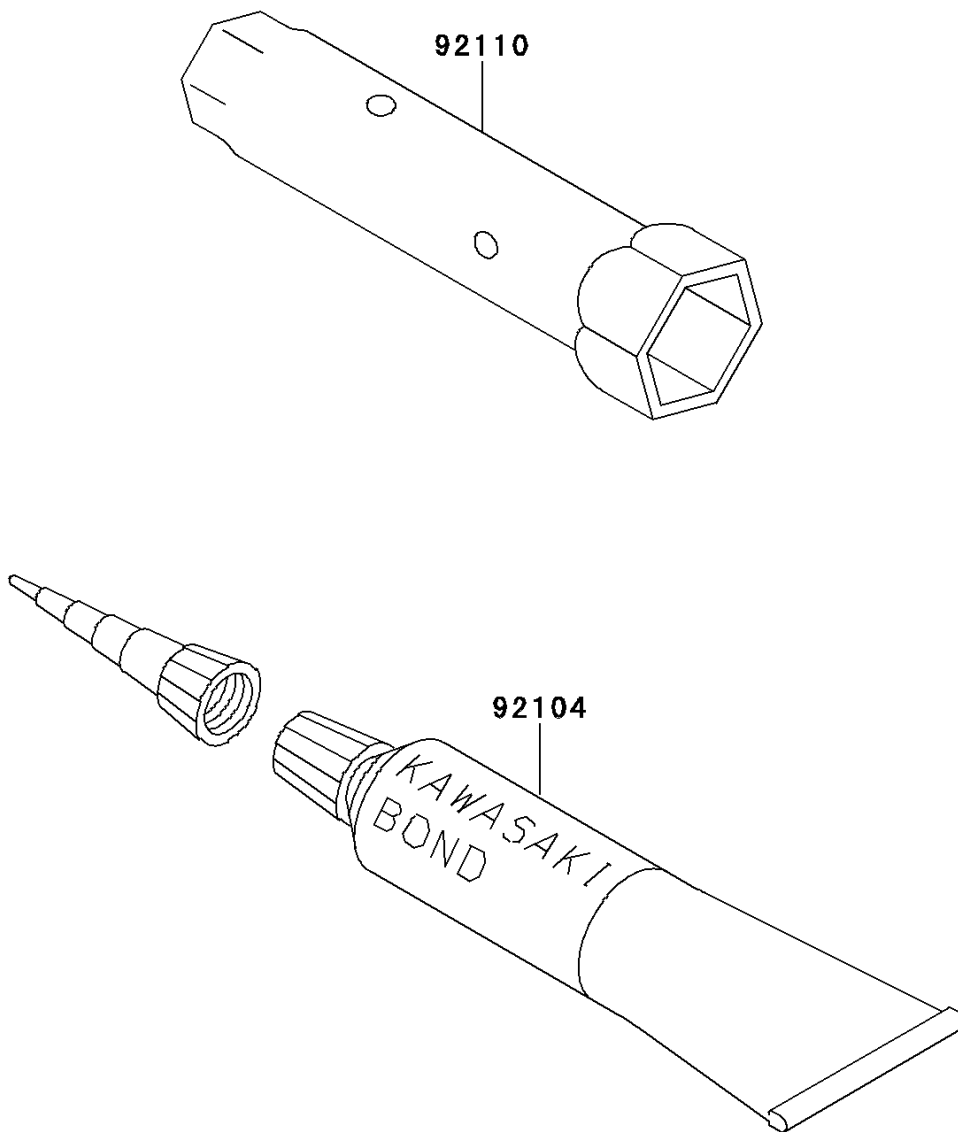

1996 KLX650R PARTS DIAGRAM

Owner's Tools

F2810

1996 KLX650R PARTS LIST

Owner's Tools

ITEM NAME	PART NUMBER	QUANTITY
GASKET-LIQUID,TUBE,100G,SILVER (Ref # 92104)	92104-002	1
TOOL-WRENCH,BOX,18MM (Ref # 92110)	92110-1170	1