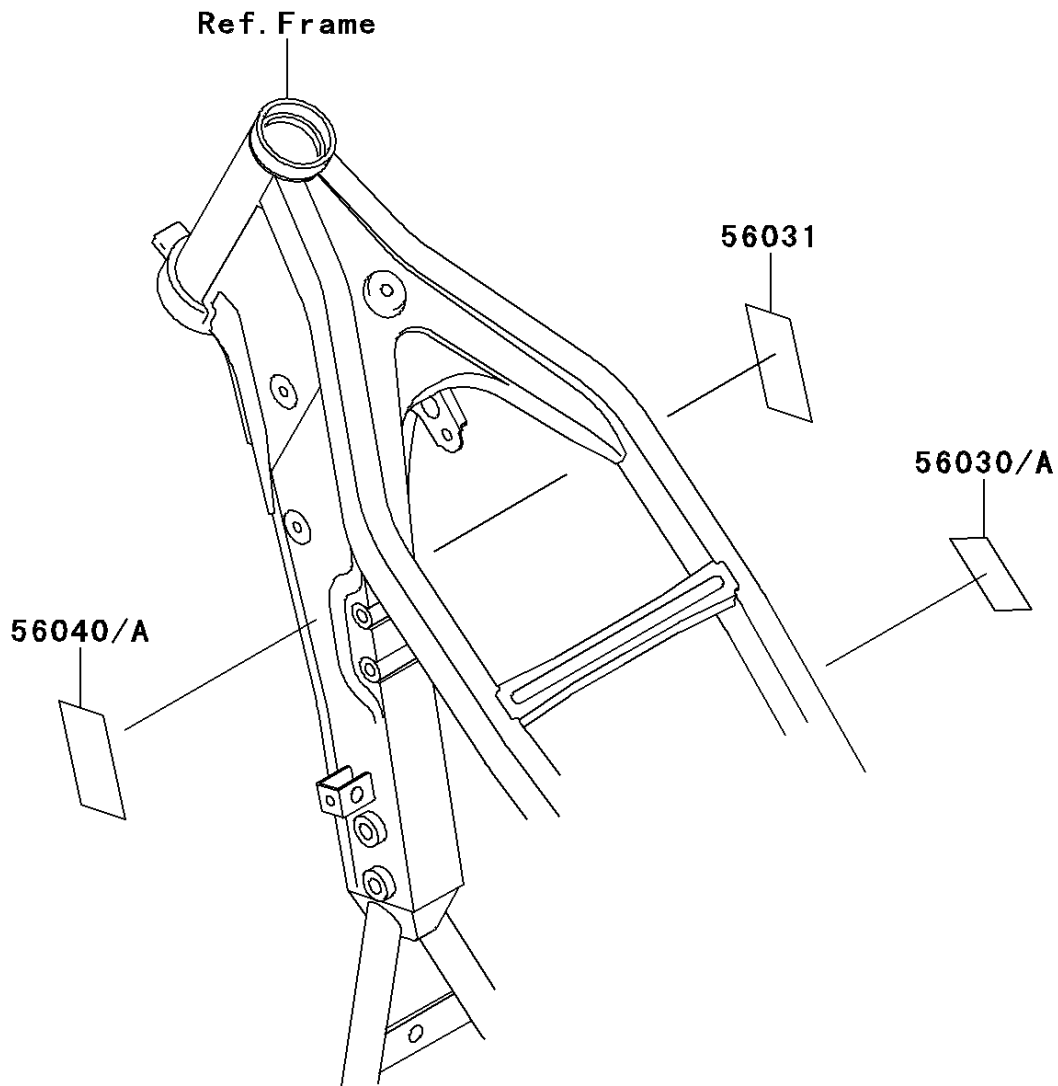

1996 KLX650R PARTS DIAGRAM

Labels

F2860

1996 KLX650R PARTS LIST

Labels

ITEM NAME	PART NUMBER	QUANTITY
LABEL-MANUAL,OIL&OIL FILTER (Ref # 56031)	56031-1905	1
LABEL,GASOLINE (Ref # 56030)	56030-1177	1
LABEL,GASOLINE (Ref # 56030A)	56030-1178	1
LABEL-WARNING,OFF-ROAD VEHICLE (Ref # 56040)	56040-1018	1
LABEL-WARNING,OFF-ROAD VEHICLE (Ref # 56040A)	56040-1304	1