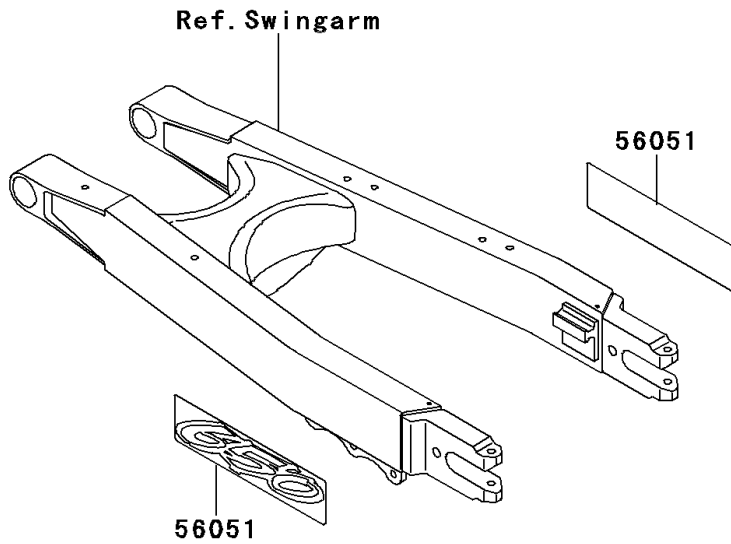

# 1996 KLX650R PARTS DIAGRAM

Decals

F2861

## Decals

ITEM NAME	PART NUMBER	QUANTITY
MARK,SWING ARM,650 (Ref # 56051)	56051-1407	2
PATTERN,HEAD LAMP COVER (Ref # 56061)	56061-1044	1
PATTERN,SHROUD,LH (Ref # 56061A)	56061-1645	1
PATTERN,SHROUD,RH (Ref # 56061B)	56061-1646	1