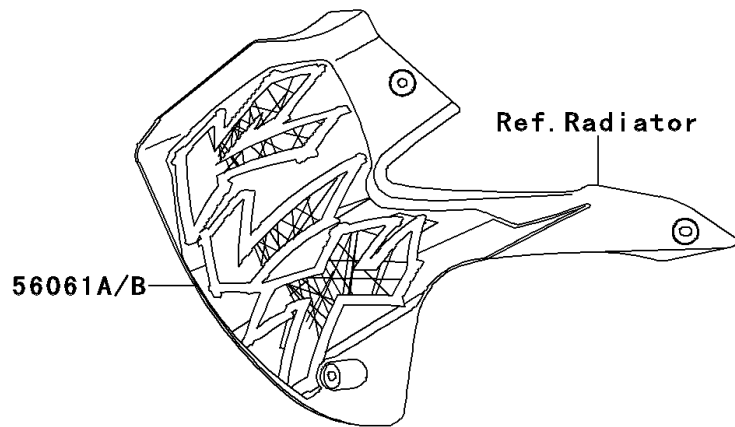

1996 KLX650R PARTS DIAGRAM

Decals

F2861

1996 KLX650R PARTS LIST

Decals

ITEM NAME	PART NUMBER	QUANTITY
MARK,SWING ARM,650 (Ref # 56051)	56051-1407	2
PATTERN,HEAD LAMP COVER (Ref # 56061)	56061-1044	1
PATTERN,SHROUD,LH (Ref # 56061A)	56061-1645	1
PATTERN,SHROUD,RH (Ref # 56061B)	56061-1646	1