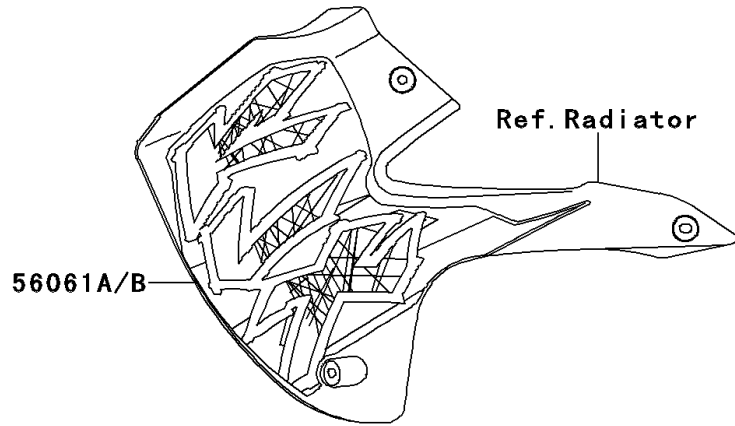

# 1996 KLX650R PARTS DIAGRAM

Decals

F2861

# 1996 KLX650R PARTS LIST

## Decals

ITEM NAME	PART NUMBER	QUANTITY
MARK,SWING ARM,650 (Ref # 56051)	56051-1407	2
PATTERN,HEAD LAMP COVER (Ref # 56061)	56061-1044	1
PATTERN,SHROUD,LH (Ref # 56061A)	56061-1645	1
PATTERN,SHROUD,RH (Ref # 56061B)	56061-1646	1