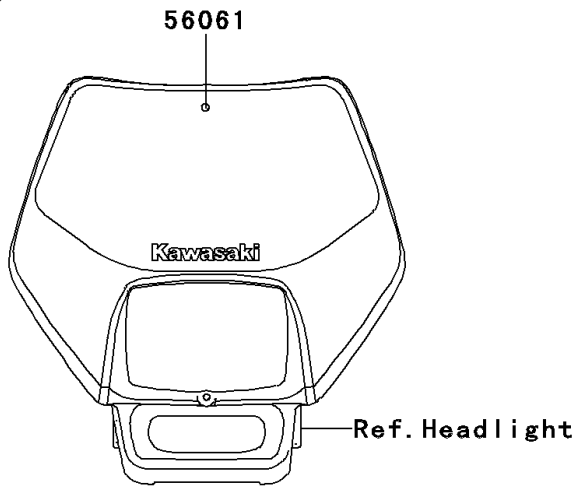

1996 KLX650R PARTS DIAGRAM

Decals

F2861

1996 KLX650R PARTS LIST

Decals

ITEM NAME	PART NUMBER	QUANTITY
MARK,SWING ARM,650 (Ref # 56051)	56051-1407	2
PATTERN,HEAD LAMP COVER (Ref # 56061)	56061-1044	1
PATTERN,SHROUD,LH (Ref # 56061A)	56061-1645	1
PATTERN,SHROUD,RH (Ref # 56061B)	56061-1646	1