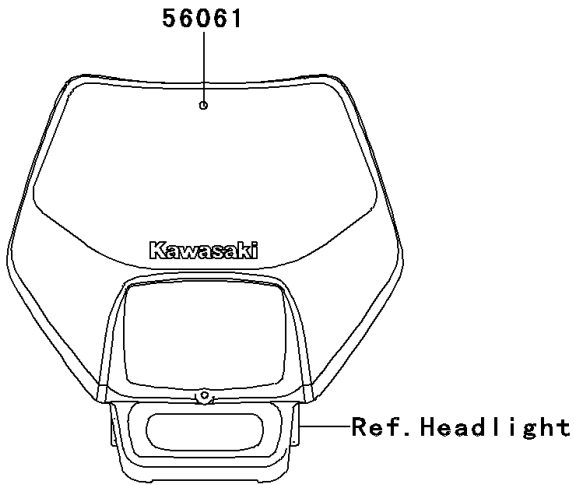

# 1996 KLX650R PARTS DIAGRAM

Decals

F2861

## Decals

ITEM NAME	PART NUMBER	QUANTITY
MARK,SWING ARM,650 (Ref # 56051)	56051-1407	2
PATTERN,HEAD LAMP COVER (Ref # 56061)	56061-1044	1
PATTERN,SHROUD,LH (Ref # 56061A)	56061-1645	1
PATTERN,SHROUD,RH (Ref # 56061B)	56061-1646	1