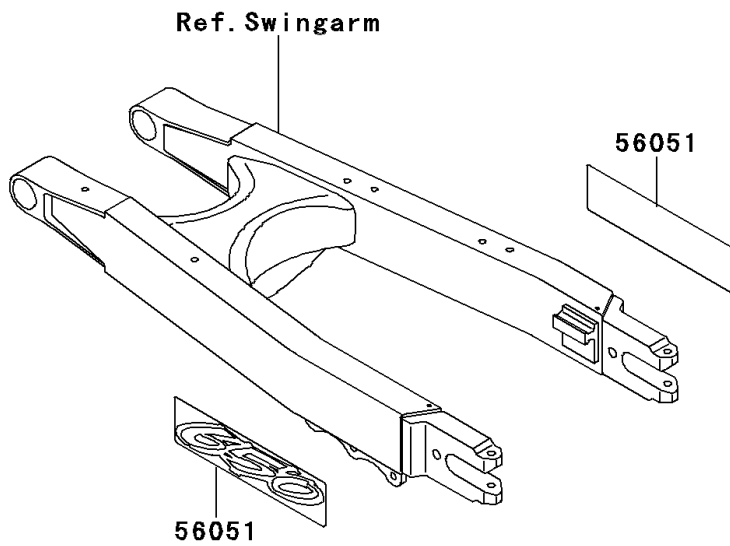

1996 KLX650R PARTS DIAGRAM

Decals

F2861

1996 KLX650R PARTS LIST

Decals

ITEM NAME	PART NUMBER	QUANTITY
MARK,SWING ARM,650 (Ref # 56051)	56051-1407	2
PATTERN,HEAD LAMP COVER (Ref # 56061)	56061-1044	1
PATTERN,SHROUD,LH (Ref # 56061A)	56061-1645	1
PATTERN,SHROUD,RH (Ref # 56061B)	56061-1646	1