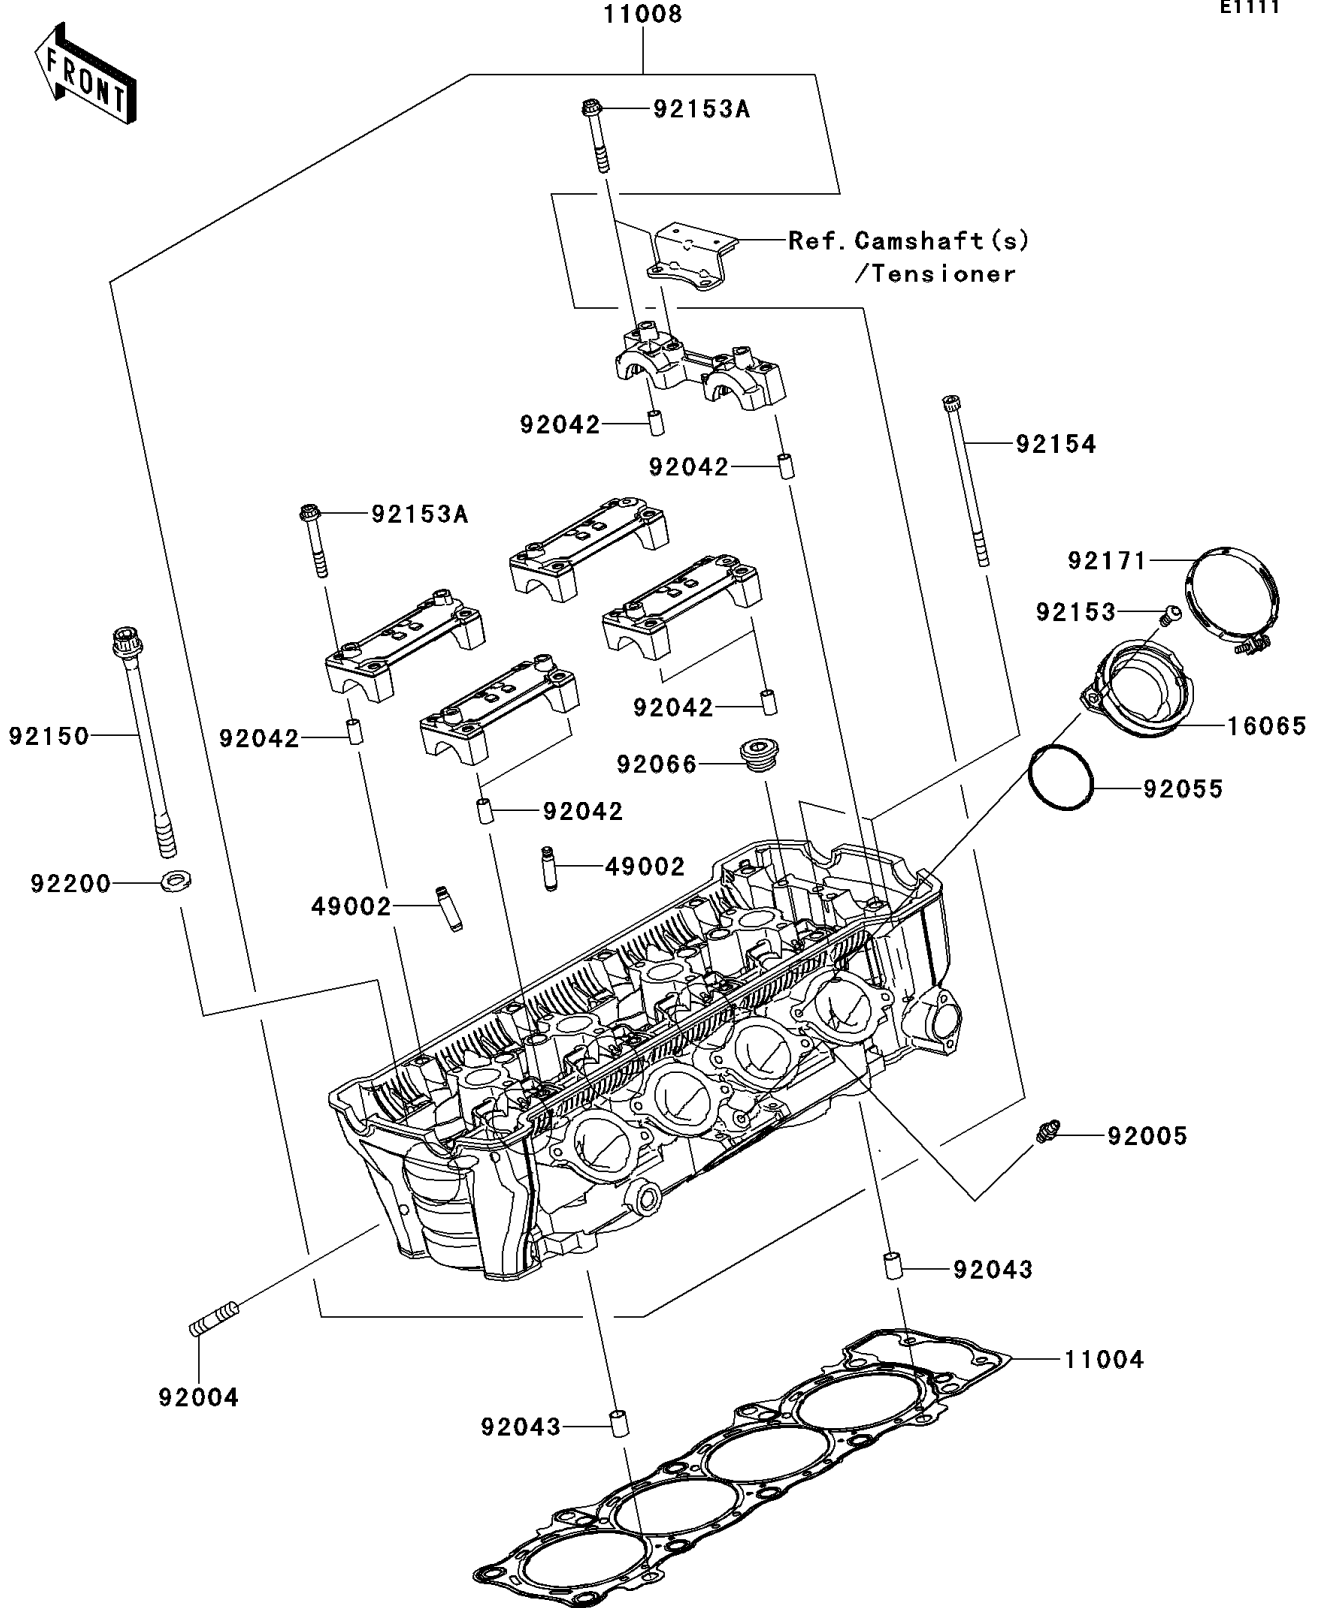

2013 VERSYS® 1000 (European) PARTS DIAGRAM

Cylinder Head

E1111

2013 VERSYS® 1000 (European) PARTS LIST

Cylinder Head

ITEM NAME	PART NUMBER	QUANTITY
GASKET-HEAD (Ref # 11004)	11004-0084	1
HEAD-COMP-CYLINDER (Ref # 11008)	11008-0724	1
HOLDER-CARBURETOR (Ref # 16065)	16065-0067	4
GUIDE-VALVE (Ref # 49002)	49002-0009	16
STUD,8X18 (Ref # 92004)	92004-0049	8
FITTING (Ref # 92005)	92005-1273	1
PIN,DOWEL,6.3X8X14 (Ref # 92042)	92042-007	10
PIN,8.2X10X14 (Ref # 92043)	92043-1264	2
RING-O,42X1.9 (Ref # 92055)	92055-1536	4
PLUG,18X10 (Ref # 92066)	92066-0016	5
BOLT,10X165 (Ref # 92150)	92150-1368	10
BOLT,TORX,6X14 (Ref # 92153)	92153-0406	8
BOLT,SOCKET,6X45 (Ref # 92153A)	92153-0656	20
BOLT,SOCKET,6X115 (Ref # 92154)	92154-0205	2
CLAMP,60MM (Ref # 92171)	92171-0729	4
WASHER,10.5X19X2.3 (Ref # 92200)	92200-0114	10