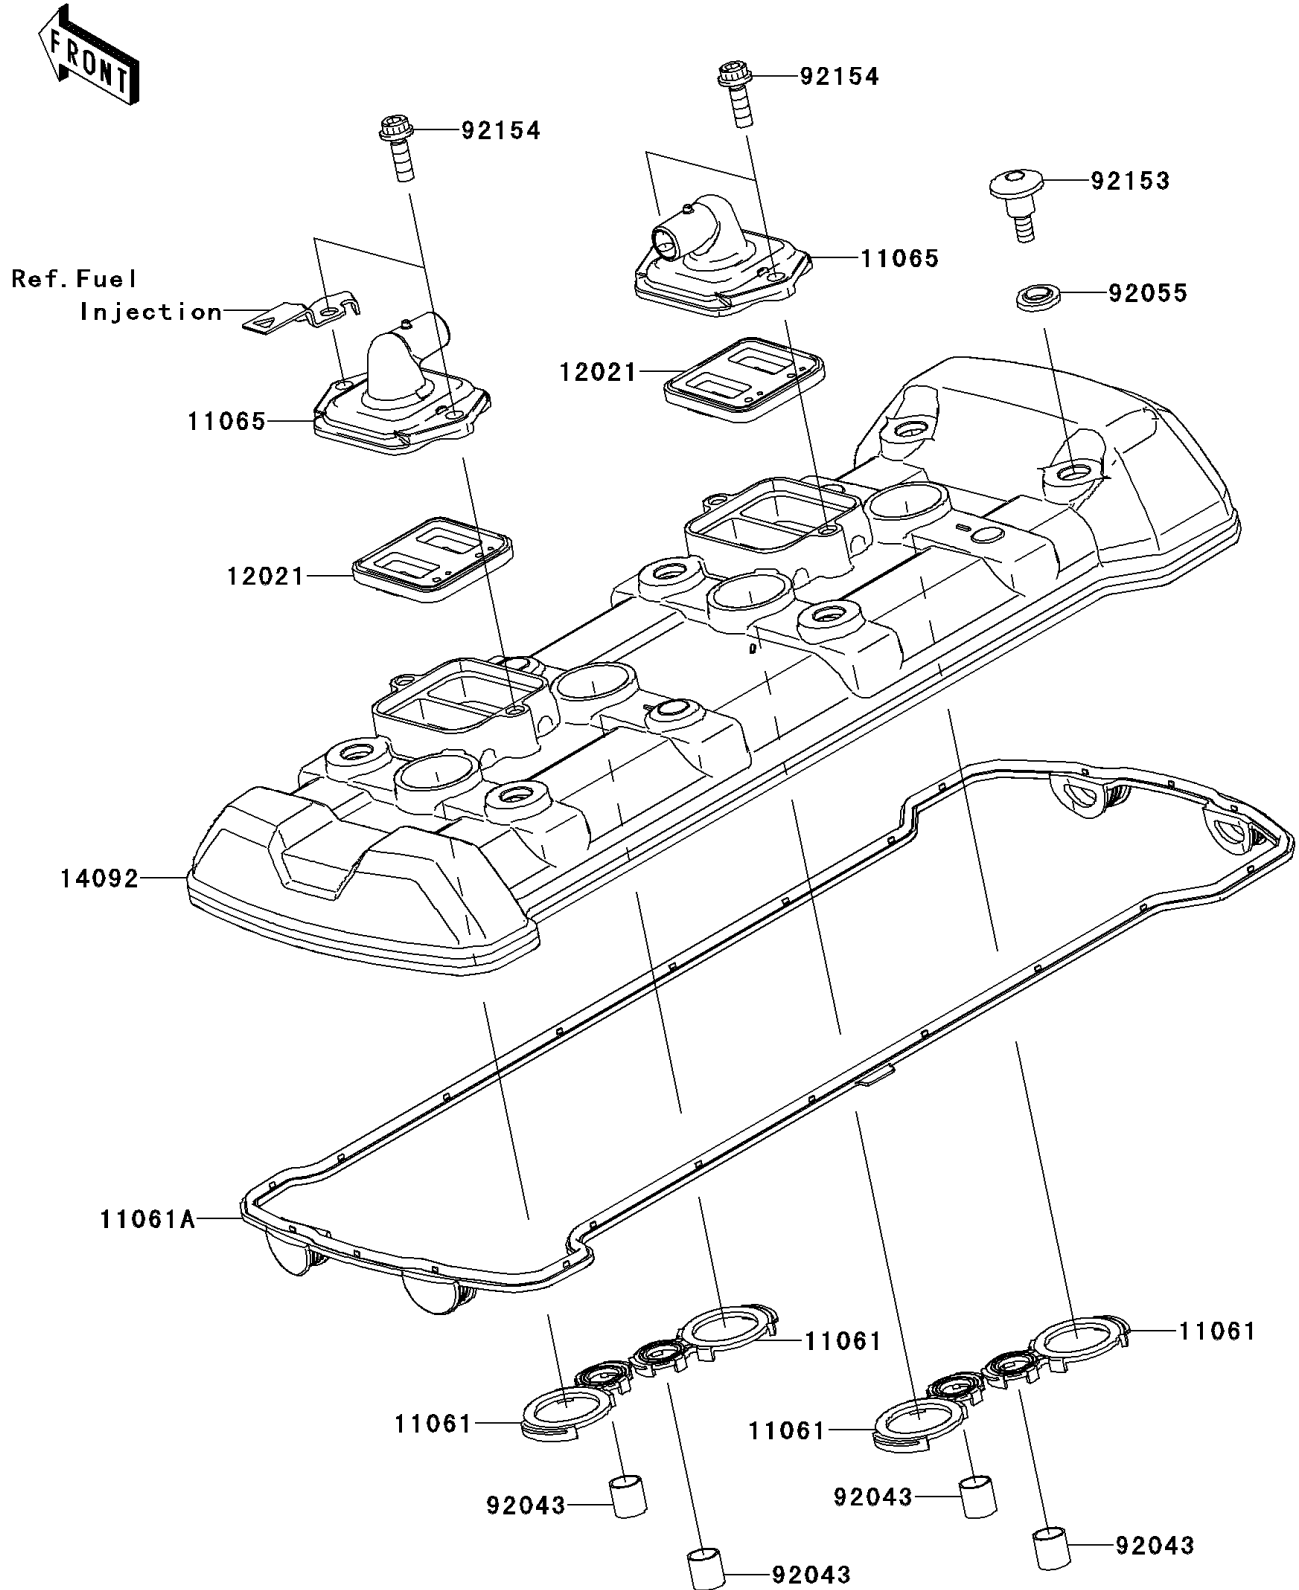

2012 VERSYS® 1000 (European) PARTS DIAGRAM

Cylinder Head Cover

E1112

2012 VERSYS® 1000 (European) PARTS LIST

Cylinder Head Cover

ITEM NAME	PART NUMBER	QUANTITY
GASKET,SPARK PLUG (Ref # 11061)	11061-0104	4
GASKET,HEAD (Ref # 11061A)	11061-0438	1
CAP,HEAD COVER (Ref # 11065)	11065-0328	2
VALVE-ASSY-REED (Ref # 12021)	12021-0016	2
COVER,HEAD (Ref # 14092)	14092-0831	1
PIN,10.1X12X14 (Ref # 92043)	92043-4009	4
RING-O (Ref # 92055)	92055-0143	6
BOLT,SOCKET,6X22.5 (Ref # 92153)	92153-1779	6
BOLT,SOCKET,6X18 (Ref # 92154)	92154-0351	4