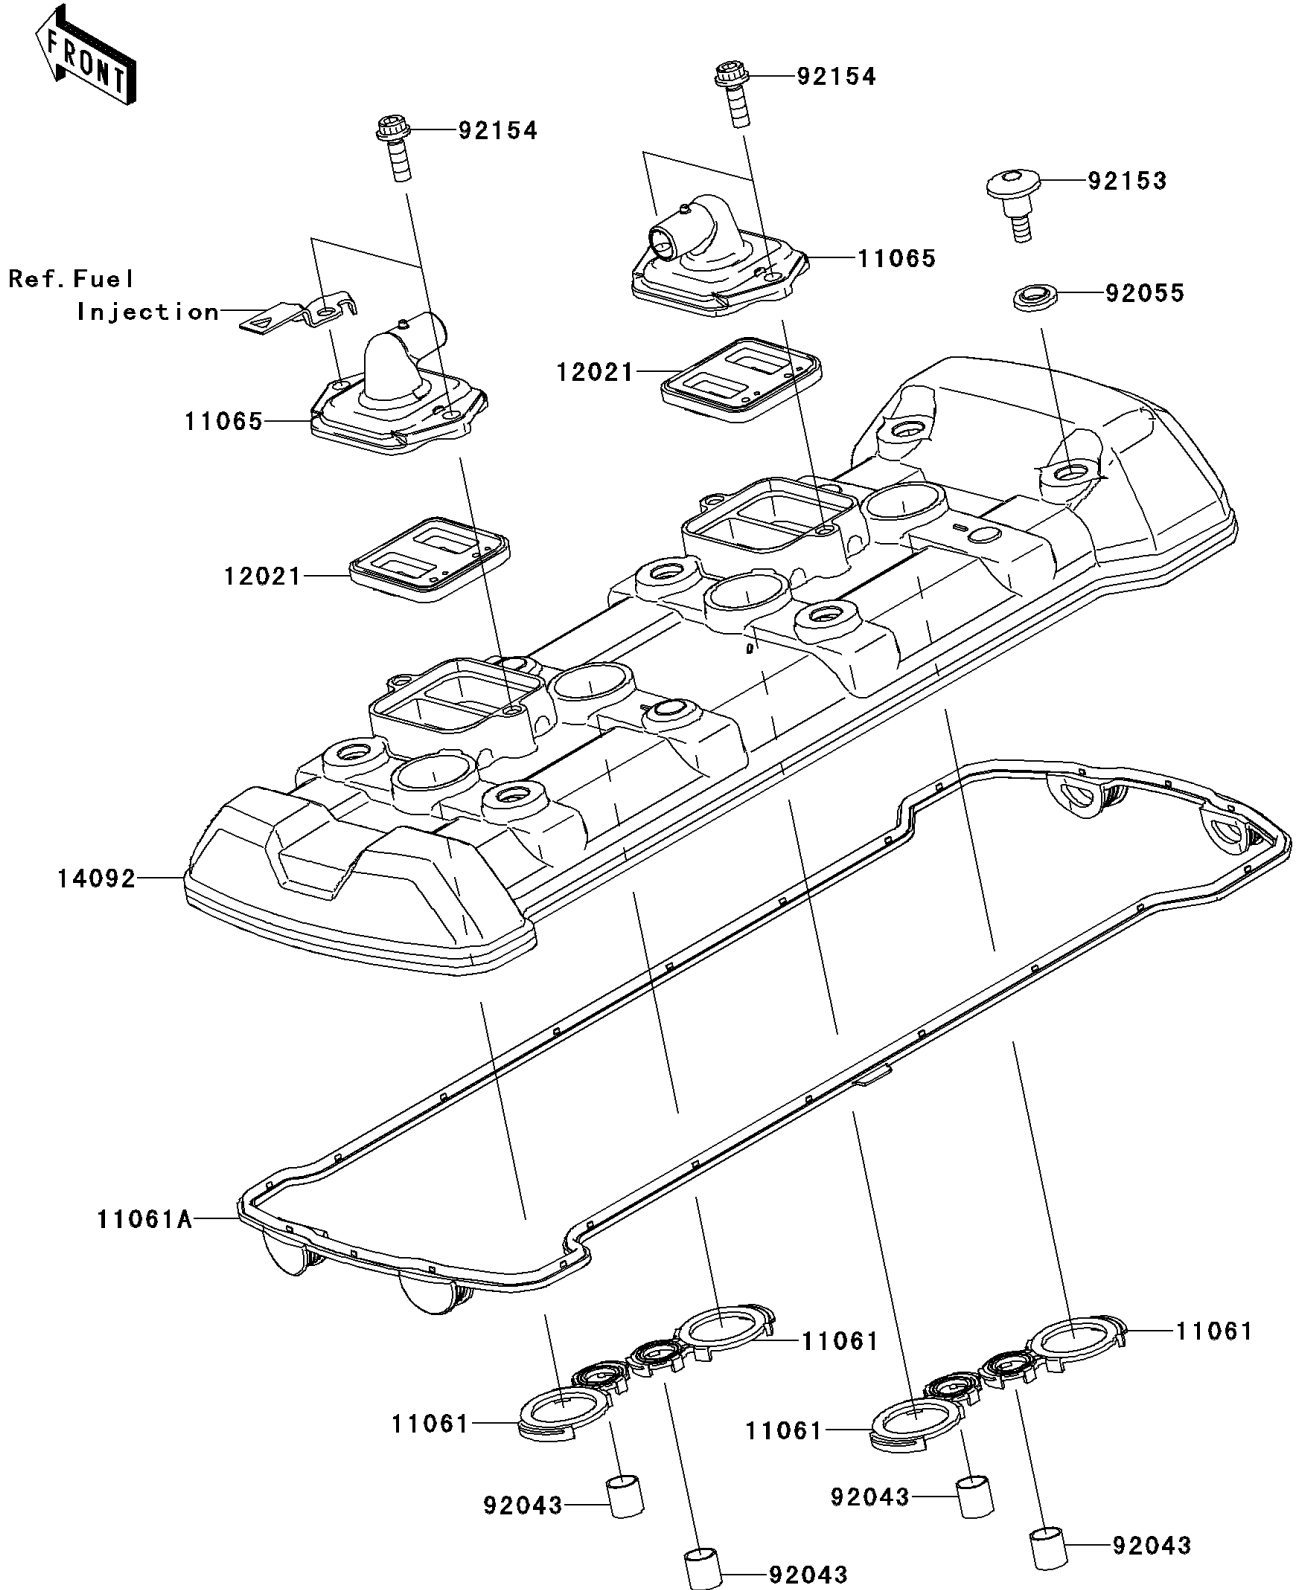

2014 VERSYS® 1000 (European) PARTS DIAGRAM

Cylinder Head Cover

E1112

2014 VERSYS® 1000 (European) PARTS LIST

Cylinder Head Cover

ITEM NAME	PART NUMBER	QUANTITY
GASKET,SPARK PLUG (Ref # 11061)	11061-0104	4
GASKET,HEAD (Ref # 11061A)	11061-0438	1
CAP,HEAD COVER (Ref # 11065)	11065-0328	2
VALVE-ASSY-REED (Ref # 12021)	12021-0016	2
COVER,HEAD (Ref # 14092)	14092-0831	1
PIN,10.1X12X14 (Ref # 92043)	92043-4009	4
RING-O (Ref # 92055)	92055-0143	6
BOLT,SOCKET,6X22.5 (Ref # 92153)	92153-1779	6
BOLT,SOCKET,6X18 (Ref # 92154)	92154-0351	4