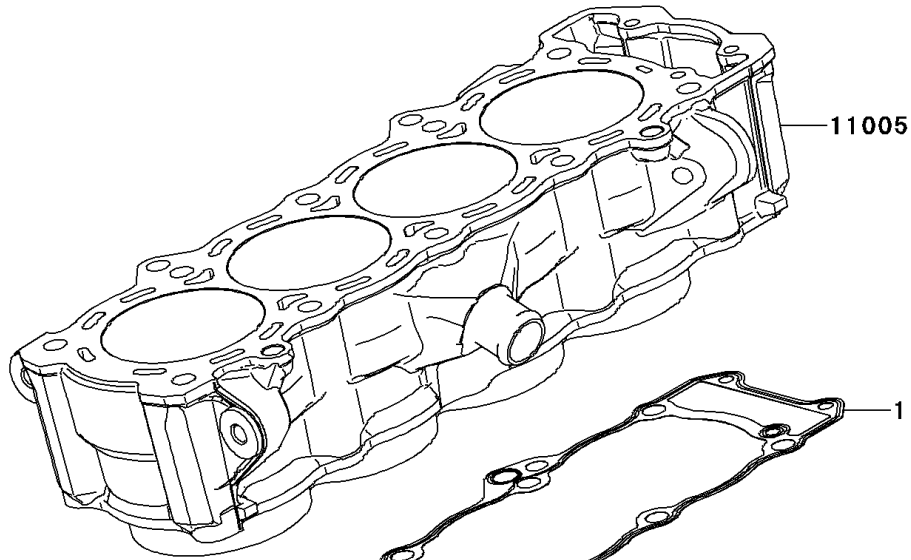

2014 VERSYS® 1000 (European) PARTS DIAGRAM

Cylinder/Piston(s)

E1120

2014 VERSYS® 1000 (European) PARTS LIST

Cylinder/Piston(s)

ITEM NAME	PART NUMBER	QUANTITY
CYLINDER-ENGINE (Ref # 11005)	11005-0583	1
GASKET,CYLINDER BASE (Ref # 11061)	11061-0402	1
PISTON-ENGINE (Ref # 13001)	13001-0729	4
PIN-PISTON (Ref # 13002)	13002-0004	4
RING-SET-PISTON (Ref # 13008)	13008-0039	4
RING-SNAP (Ref # 92033)	92033-1054	8