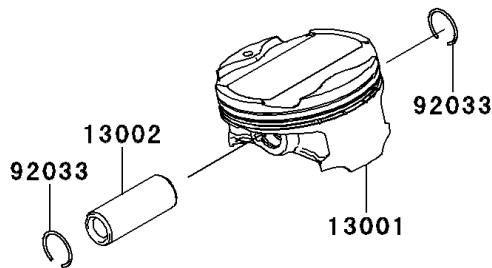

2014 VERSYS® 1000 (European) PARTS DIAGRAM

Cylinder/Piston(s)

E1120

2014 VERSYS® 1000 (European) PARTS LIST

Cylinder/Piston(s)

ITEM NAME	PART NUMBER	QUANTITY
CYLINDER-ENGINE (Ref # 11005)	11005-0583	1
GASKET,CYLINDER BASE (Ref # 11061)	11061-0402	1
PISTON-ENGINE (Ref # 13001)	13001-0729	4
PIN-PISTON (Ref # 13002)	13002-0004	4
RING-SET-PISTON (Ref # 13008)	13008-0039	4
RING-SNAP (Ref # 92033)	92033-1054	8