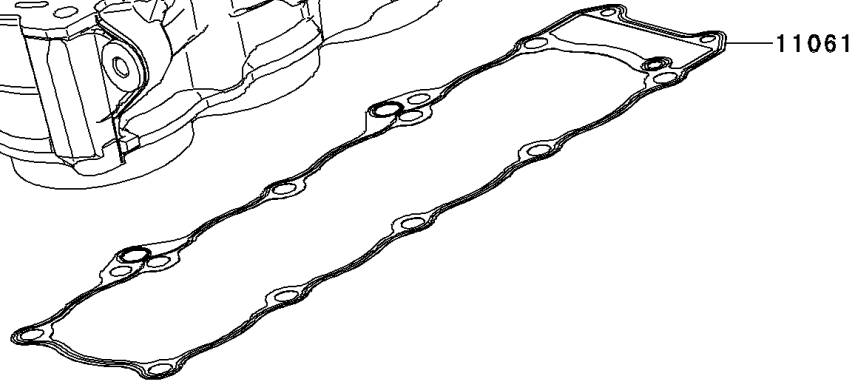

2014 VERSYS® 1000 (European) PARTS DIAGRAM

Cylinder/Piston(s)

E1120

2014 VERSYS® 1000 (European) PARTS LIST

Cylinder/Piston(s)

ITEM NAME	PART NUMBER	QUANTITY
CYLINDER-ENGINE (Ref # 11005)	11005-0583	1
GASKET,CYLINDER BASE (Ref # 11061)	11061-0402	1
PISTON-ENGINE (Ref # 13001)	13001-0729	4
PIN-PISTON (Ref # 13002)	13002-0004	4
RING-SET-PISTON (Ref # 13008)	13008-0039	4
RING-SNAP (Ref # 92033)	92033-1054	8