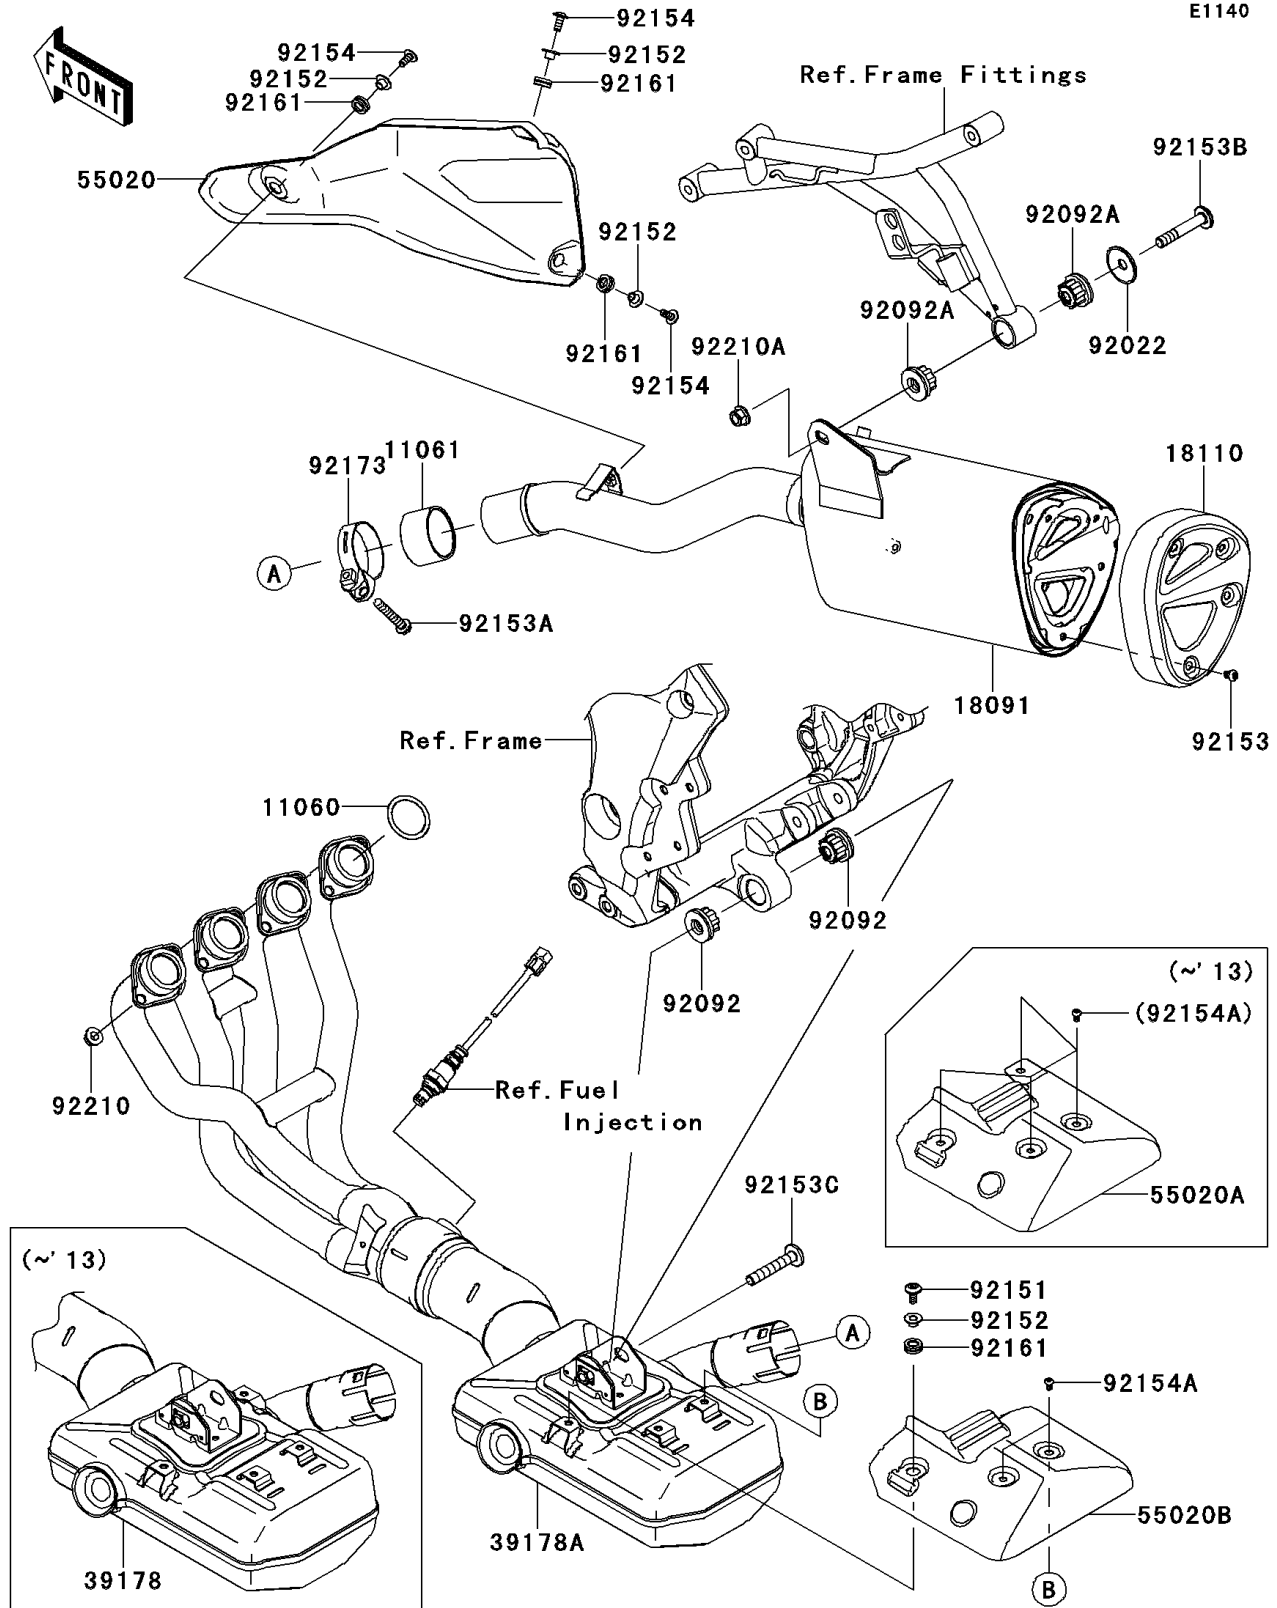

2013 VERSYS® 1000 (European) PARTS DIAGRAM

Muffler(s)

2013 VERSYS® 1000 (European) PARTS LIST

Muffler(s)

ITEM NAME	PART NUMBER	QUANTITY
GASKET,EXHAUST PIPE HOLDER (Ref # 11060)	11060-1103	4
GASKET,MUFFLER CONNECTING (Ref # 11061)	11061-0726	1
BODY-COMP-MUFFLER (Ref # 18091)	18091-0778	1
BODY END-MUFFLER (Ref # 18110)	18110-0148	1
MANIFOLD-COMP-EXHAUST (Ref # 39178)	39178-0170	1
GUARD,HEAT (Ref # 55020)	55020-0598	1
GUARD,CHAMBER (Ref # 55020A)	55020-0853	1
WASHER (Ref # 92022)	92022-289	1
BUSHING-RUBBER (Ref # 92092)	92092-1081	2
BUSHING-RUBBER,MUFFLER (Ref # 92092A)	92092-1087	2
COLLAR (Ref # 92152)	92152-0286	3
BOLT,6X8 (Ref # 92153)	92153-0578	4
BOLT,8X45 (Ref # 92153A)	92153-0702	1
BOLT,SOCKET,10X60 (Ref # 92153B)	92153-1837	1
BOLT,SOCKET,10X58 (Ref # 92153C)	92153-1930	1
BOLT,SOCKET,6X14 (Ref # 92154)	92154-0856	3
BOLT,SOCKET,6X8 (Ref # 92154A)	92154-0963	4
DAMPER (Ref # 92161)	92161-0306	3
CLAMP (Ref # 92173)	92173-0037	1
NUT,8MM (Ref # 92210)	92210-0076	8
NUT (Ref # 92210A)	92210-0568	1