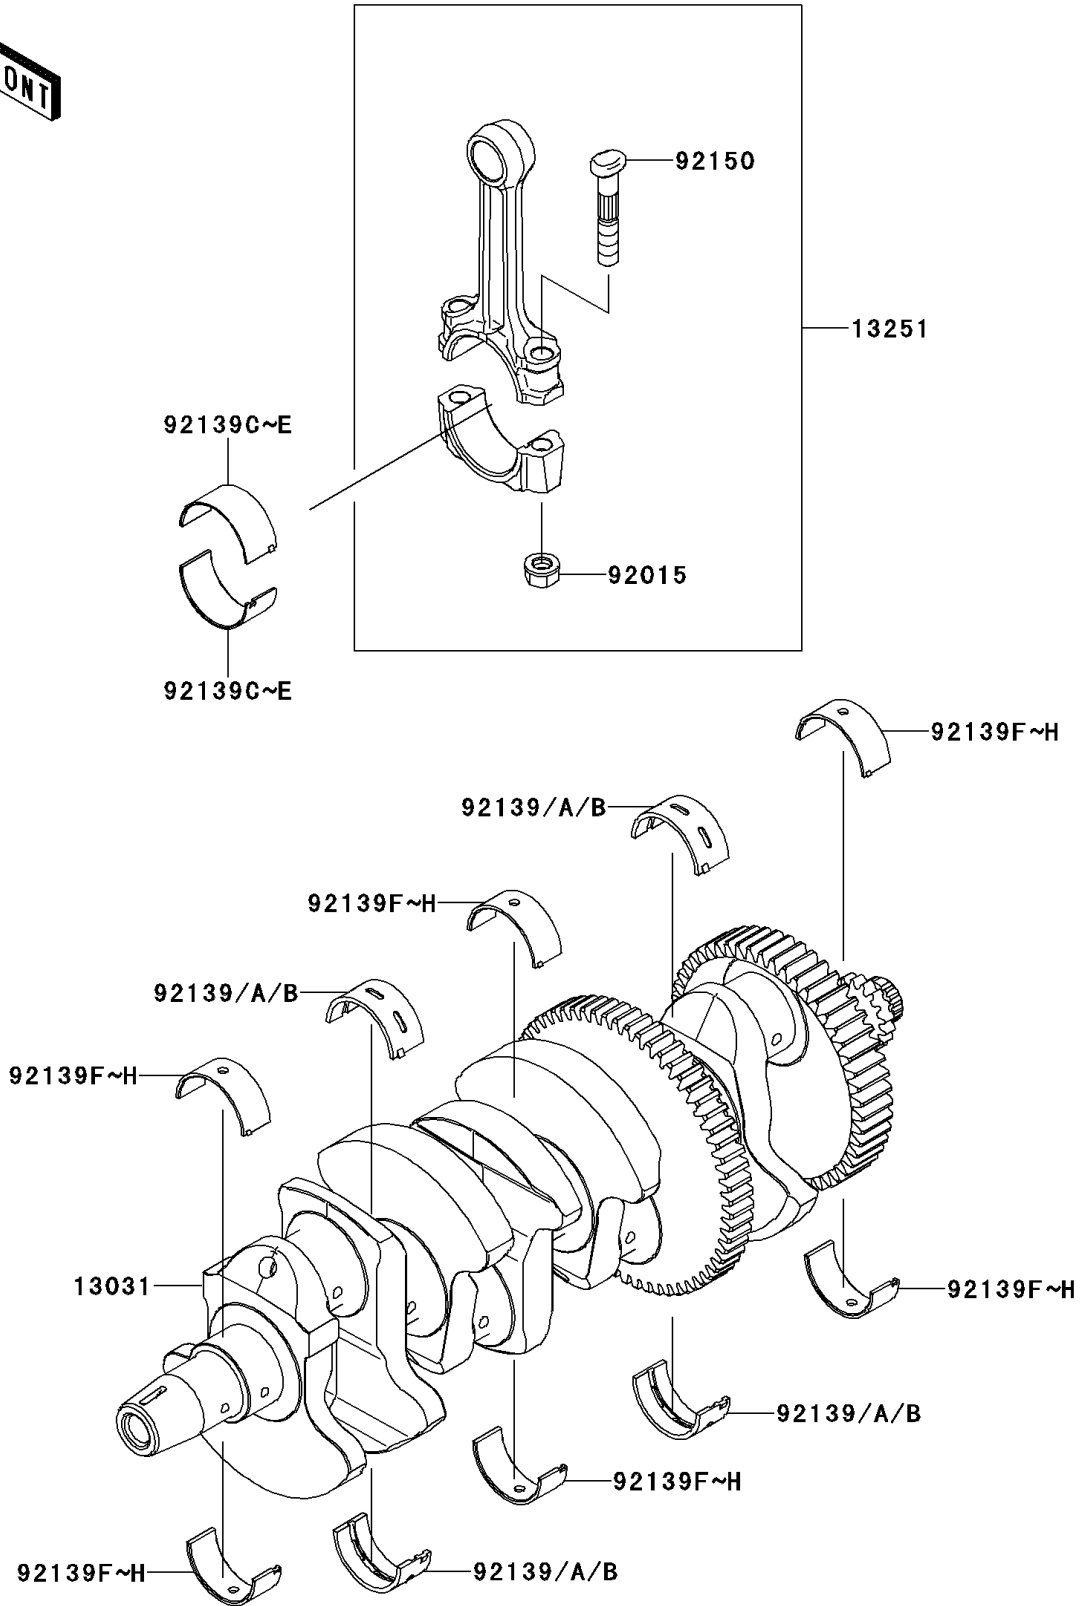

2014 VERSYS® 1000 (European) PARTS DIAGRAM

Crankshaft

E1321

2014 VERSYS® 1000 (European) PARTS LIST

Crankshaft

ITEM NAME	PART NUMBER	QUANTITY
CRANKSHAFT-COMP (Ref # 13031)	13031-0710	1
ROD-ASSY-CONNECTING,HH (Ref # 13251)	13251-0027-HH	4
NUT,FLANGED,8MM (Ref # 92015)	92015-1311	8
BUSHING,CRANK #2,BLUE (Ref # 92139)	92139-0032	AR
BUSHING,CRANK #2,BLACK (Ref # 92139A)	92139-0033	4
BUSHING,CRANK #2,BROWN (Ref # 92139B)	92139-0034	AR
BUSHING,CRANK PIN,BLUE (Ref # 92139C)	92139-0122	AR
BUSHING,CRANK PIN,BLACK (Ref # 92139D)	92139-0123	8
BUSHING,CRANK PIN,BROWN (Ref # 92139E)	92139-0124	AR
BUSHING,CRANK,#1,BLUE (Ref # 92139F)	92139-0217	AR
BUSHING,CRANK,#1,BLACK (Ref # 92139G)	92139-0218	6
BUSHING,CRANK,#1,BROWN (Ref # 92139H)	92139-0219	AR
BOLT,CONNECTING ROD,8MM (Ref # 92150)	92150-1216	8