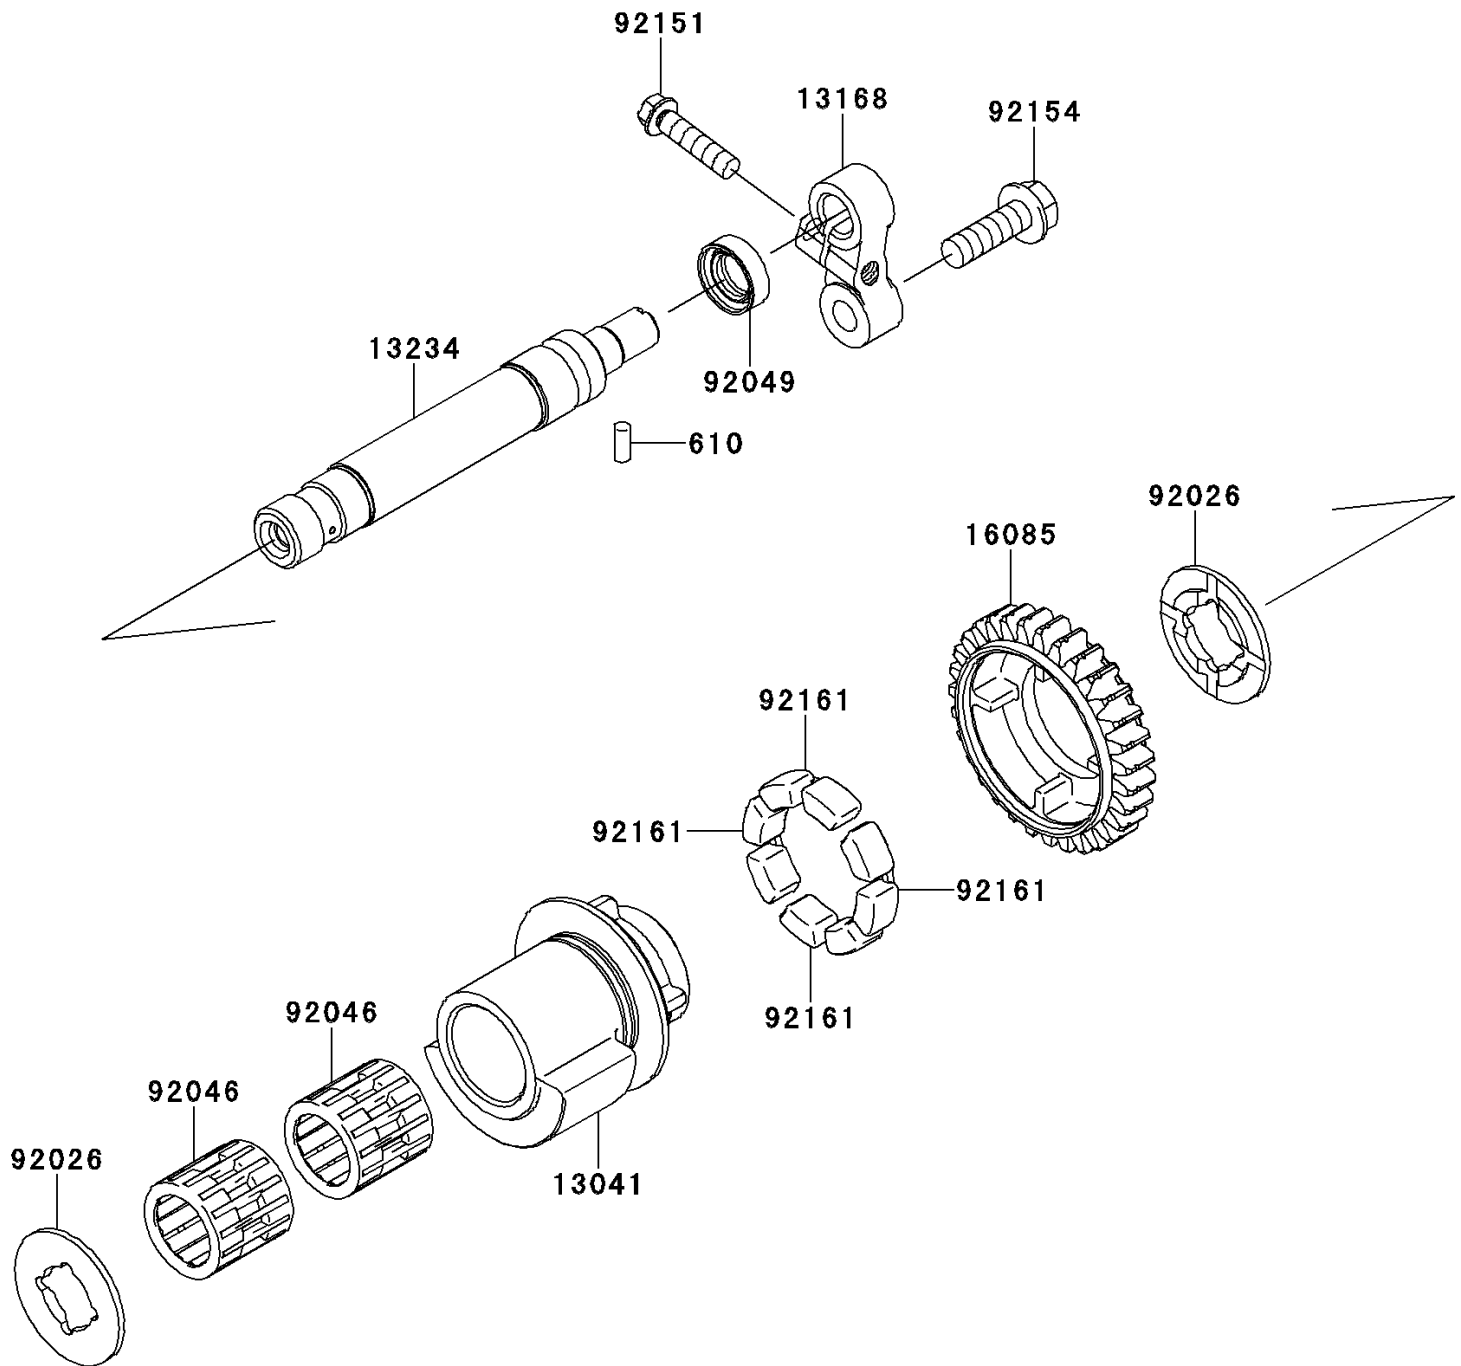

# 2012 VERSYS® 1000 (European) PARTS DIAGRAM

Balancer

E1323

## 2012 VERSYS® 1000 (European) PARTS LIST

### Balancer

| ITEM NAME                             | PART NUMBER | QUANTITY |
|---------------------------------------|-------------|----------|
| ROLLER,4X10 (Ref # 610)               | 610A0410    | 1        |
| BALANCER (Ref # 13041)                | 13041-0028  | 1        |
| LEVER (Ref # 13168)                   | 13168-0115  | 1        |
| SHAFT-COMP (Ref # 13234)              | 13234-0038  | 1        |
| GEAR,BALANCER,31T (Ref # 16085)       | 16085-0134  | 1        |
| SPACER (Ref # 92026)                  | 92026-0082  | 2        |
| BEARING-NEEDLE (Ref # 92046)          | 92046-1266  | 2        |
| SEAL-OIL,TC 12X22X7 (Ref # 92049)     | 92049-2204  | 1        |
| BOLT,FLANGED-SMALL,6X25 (Ref # 92151) | 92151-1930  | 1        |
| BOLT,FLANGED,8X25 (Ref # 92154)       | 92154-0413  | 1        |
| DAMPER (Ref # 92161)                  | 92161-1055  | 4        |