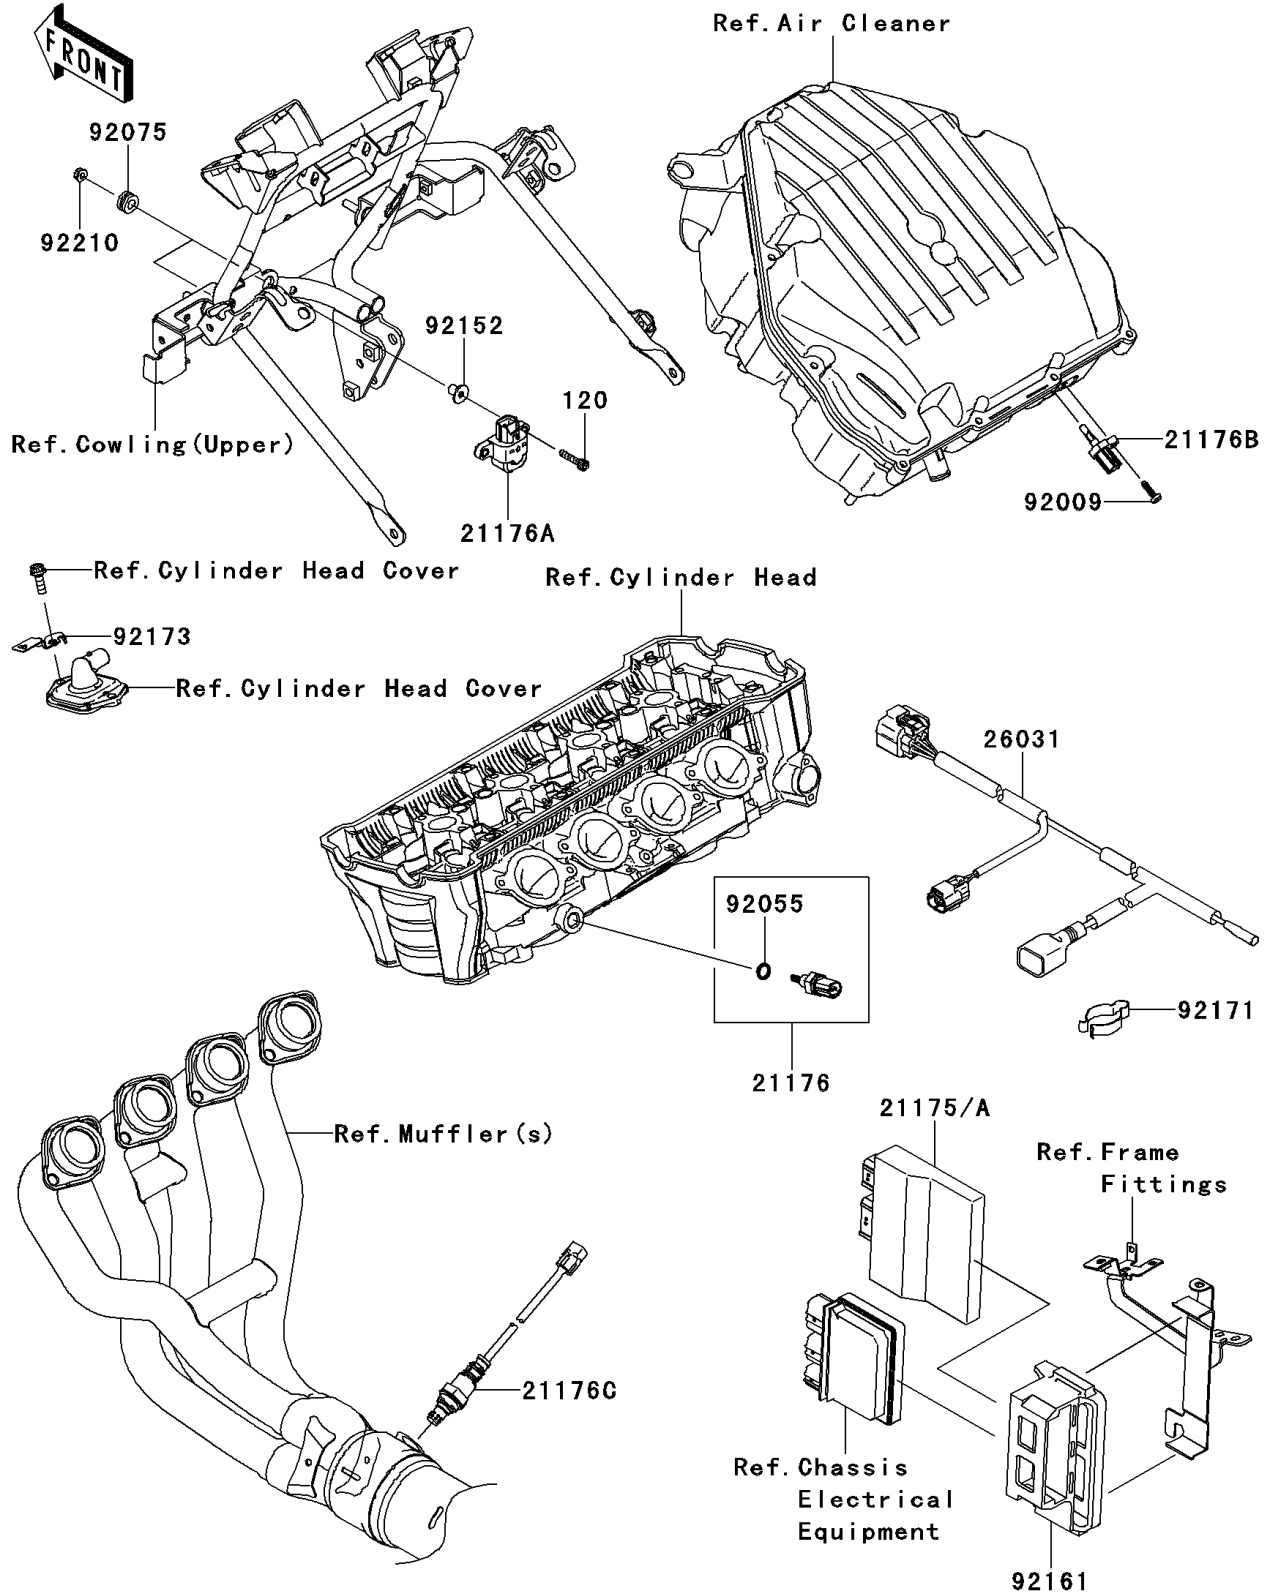

2013 VERSYS® 1000 (European) PARTS DIAGRAM

Fuel Injection

E1530

2013 VERSYS® 1000 (European) PARTS LIST

Fuel Injection

ITEM NAME	PART NUMBER	QUANTITY
BOLT-SOCKET,5X25 (Ref # 120)	120CA0525	2
SENSOR,WATER TEMP (Ref # 21176)	21176-0009	1
SENSOR,VEHICLE-DOWN (Ref # 21176A)	21176-0026	1
SENSOR,AIR TEMPERATURE (Ref # 21176B)	21176-0048	1
SENSOR,OXYGEN (Ref # 21176C)	21176-0132	1
HARNESS,SUB (Ref # 26031)	26031-1235	1
SCREW,TAPPING,5X16 (Ref # 92009)	92009-1984	1
RING-O,9.5X1.9 (Ref # 92055)	92055-0016	1
DAMPER (Ref # 92075)	92075-1912	2
COLLAR (Ref # 92152)	92152-1625	2
DAMPER (Ref # 92161)	92161-0356	1
CLAMP,CABLE (Ref # 92171)	92171-1283	1
CLAMP (Ref # 92173)	92173-0126	1
NUT,FLANGED,5MM (Ref # 92210)	92210-0007	2
CONTROL UNIT-ELECTRONIC (Ref # 21175)	21175-0735	1
CONTROL UNIT-ELECTRONIC (Ref # 21175A)	21175-0753	1