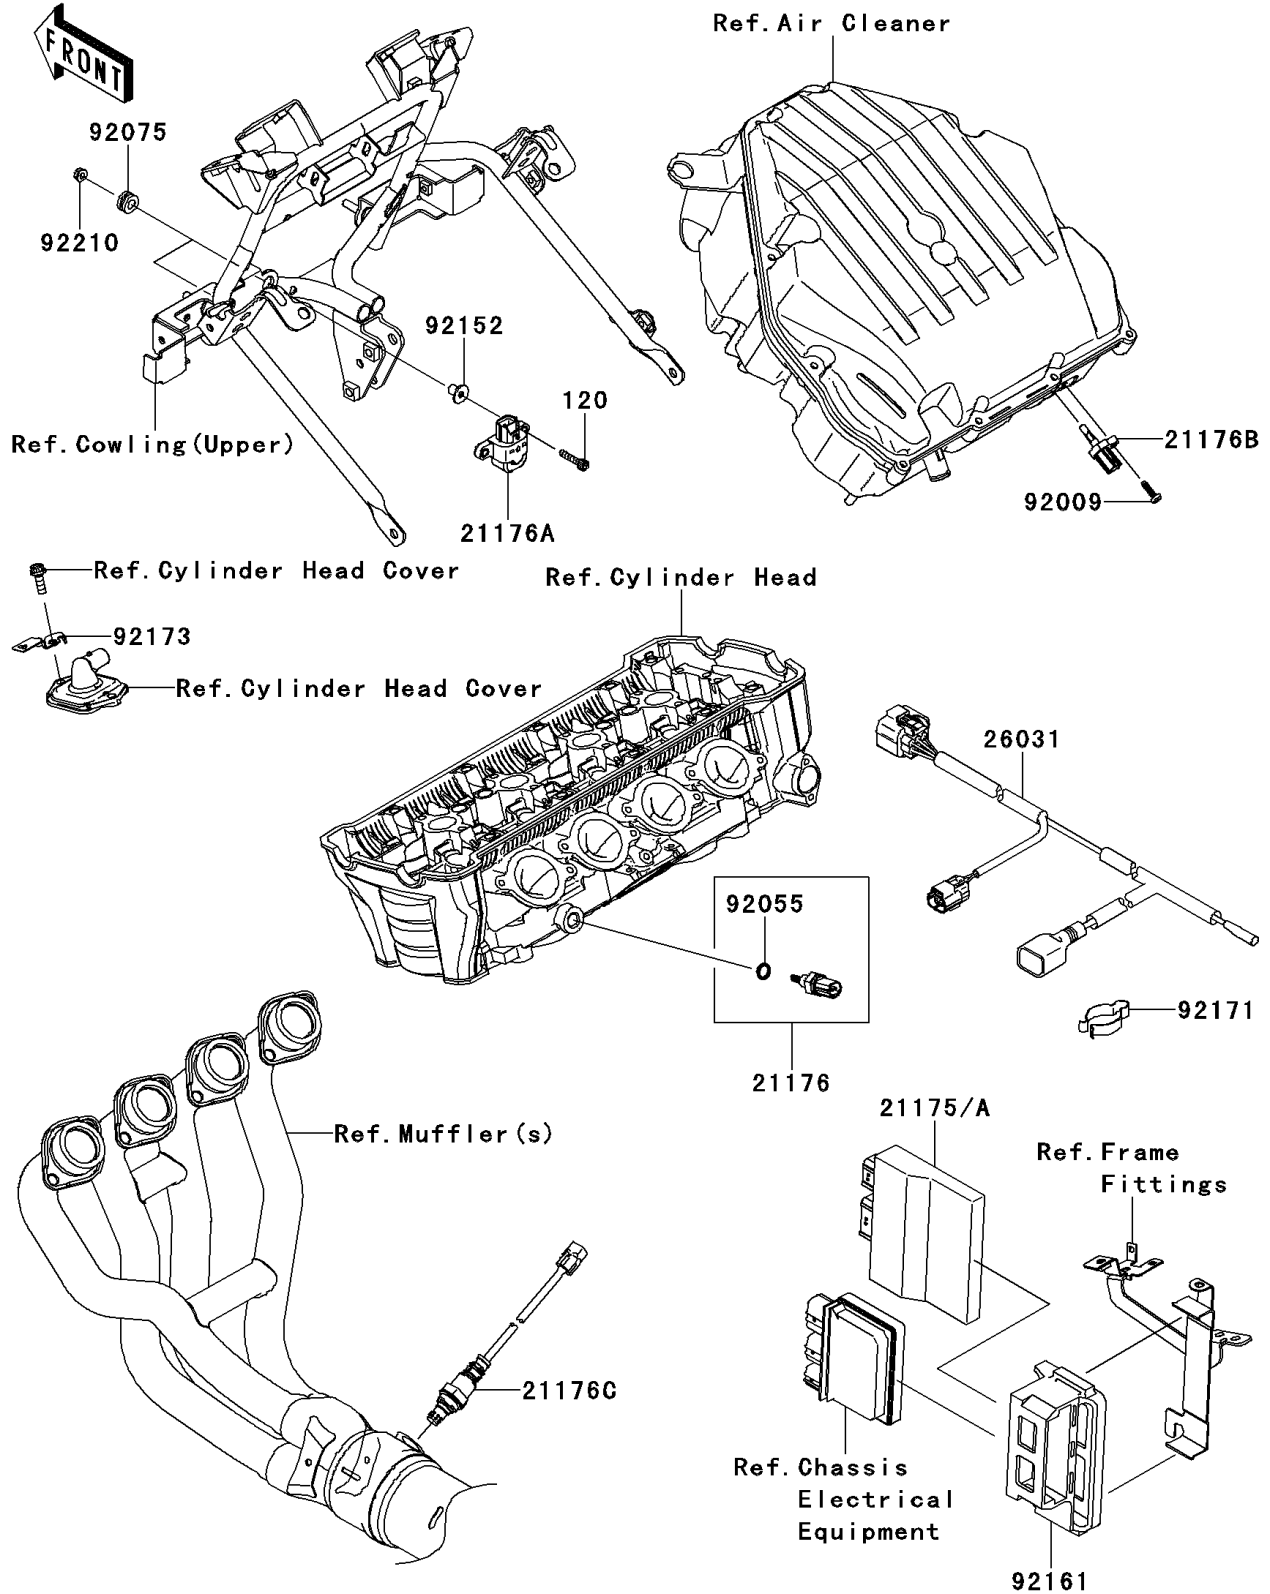

# 2014 VERSYS® 1000 (European) PARTS DIAGRAM

Fuel Injection

E1530

## 2014 VERSYS® 1000 (European) PARTS LIST

### Fuel Injection

ITEM NAME	PART NUMBER	QUANTITY
BOLT-SOCKET,5X25 (Ref # 120)	120CA0525	2
SENSOR,WATER TEMP (Ref # 21176)	21176-0009	1
SENSOR,VEHICLE-DOWN (Ref # 21176A)	21176-0026	1
SENSOR,AIR TEMPERATURE (Ref # 21176B)	21176-0048	1
SENSOR,OXYGEN (Ref # 21176C)	21176-0132	1
HARNESS,SUB (Ref # 26031)	26031-1235	1
SCREW,TAPPING,5X16 (Ref # 92009)	92009-1984	1
RING-O,9.5X1.9 (Ref # 92055)	92055-0016	1
DAMPER (Ref # 92075)	92075-1912	2
COLLAR (Ref # 92152)	92152-1625	2
DAMPER (Ref # 92161)	92161-0356	1
CLAMP,CABLE (Ref # 92171)	92171-1283	1
CLAMP (Ref # 92173)	92173-0126	1
NUT,FLANGED,5MM (Ref # 92210)	92210-0007	2
CONTROL UNIT-ELECTRONIC (Ref # 21175)	21175-0735	1
CONTROL UNIT-ELECTRONIC (Ref # 21175A)	21175-0753	1