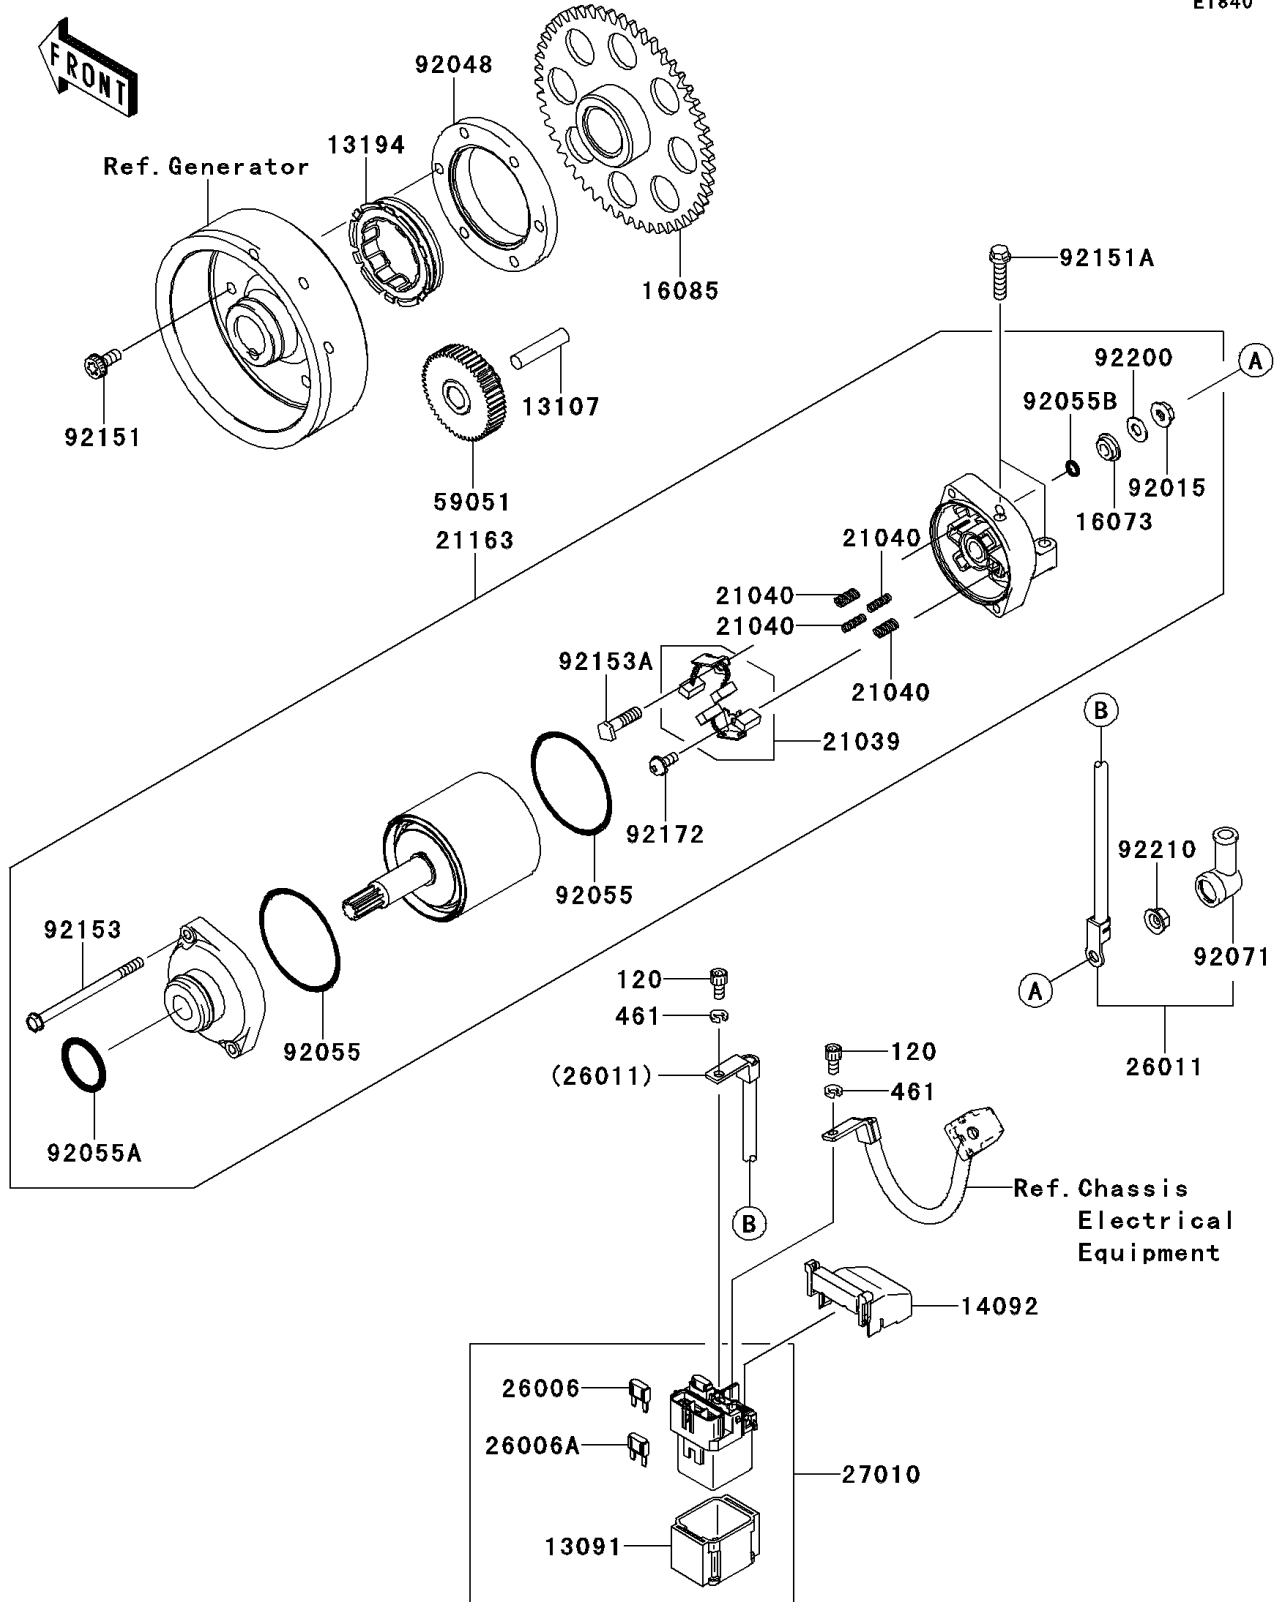

2013 VERSYS® 1000 (European) PARTS DIAGRAM

Starter Motor

E1840

2013 VERSYS® 1000 (European) PARTS LIST

Starter Motor

ITEM NAME	PART NUMBER	QUANTITY
BOLT-SOCKET,5X10 (Ref # 120)	120CB0510	2
WASHER-SPRING,5MM,BLACK (Ref # 461)	461DB0500	2
HOLDER,MAGNETIC SWITCH (Ref # 13091)	13091-1884	1
SHAFT,IDLER GEAR (Ref # 13107)	13107-1377	1
CLUTCH-ONEWAY (Ref # 13194)	13194-1096	1
COVER (Ref # 14092)	14092-0109	1
INSULATOR (Ref # 16073)	16073-0053	1
GEAR,CLUTCH ONEWAY (Ref # 16085)	16085-1303	1
BRUSH,CARBON (Ref # 21039)	21039-0004	1
SPRING-BRUSH (Ref # 21040)	21040-0003	4
STARTER-ELECTRIC (Ref # 21163)	21163-0065	1
FUSE,MINI BLADE,15A,BLUE (Ref # 26006)	26006-0001	1
FUSE,MINI BLADE,30A,GREEN (Ref # 26006A)	26006-1080	1
WIRE-LEAD (Ref # 26011)	26011-0768	1
SWITCH (Ref # 27010)	27010-0113	1
GEAR-SPUR,IDLER (Ref # 59051)	59051-0100	1
NUT,STARTER MOTOR (Ref # 92015)	92015-1476	1
RACE (Ref # 92048)	92048-0018	1
RING-O (Ref # 92055)	92055-0136	2
RING-O (Ref # 92055A)	92055-1276	1
RING-O,4.5X2.0 (Ref # 92055B)	92055-1370	1
GROMMET (Ref # 92071)	92071-0024	1
BOLT,6X14 (Ref # 92151)	92151-1335	6
BOLT,FLANGED-SMALL,6X25 (Ref # 92151A)	92151-1930	2
BOLT (Ref # 92153)	92153-1850	2
BOLT (Ref # 92153A)	92153-1866	1
SCREW (Ref # 92172)	92172-0334	1
WASHER (Ref # 92200)	92200-0386	1
NUT,6MM (Ref # 92210)	92210-0188	1