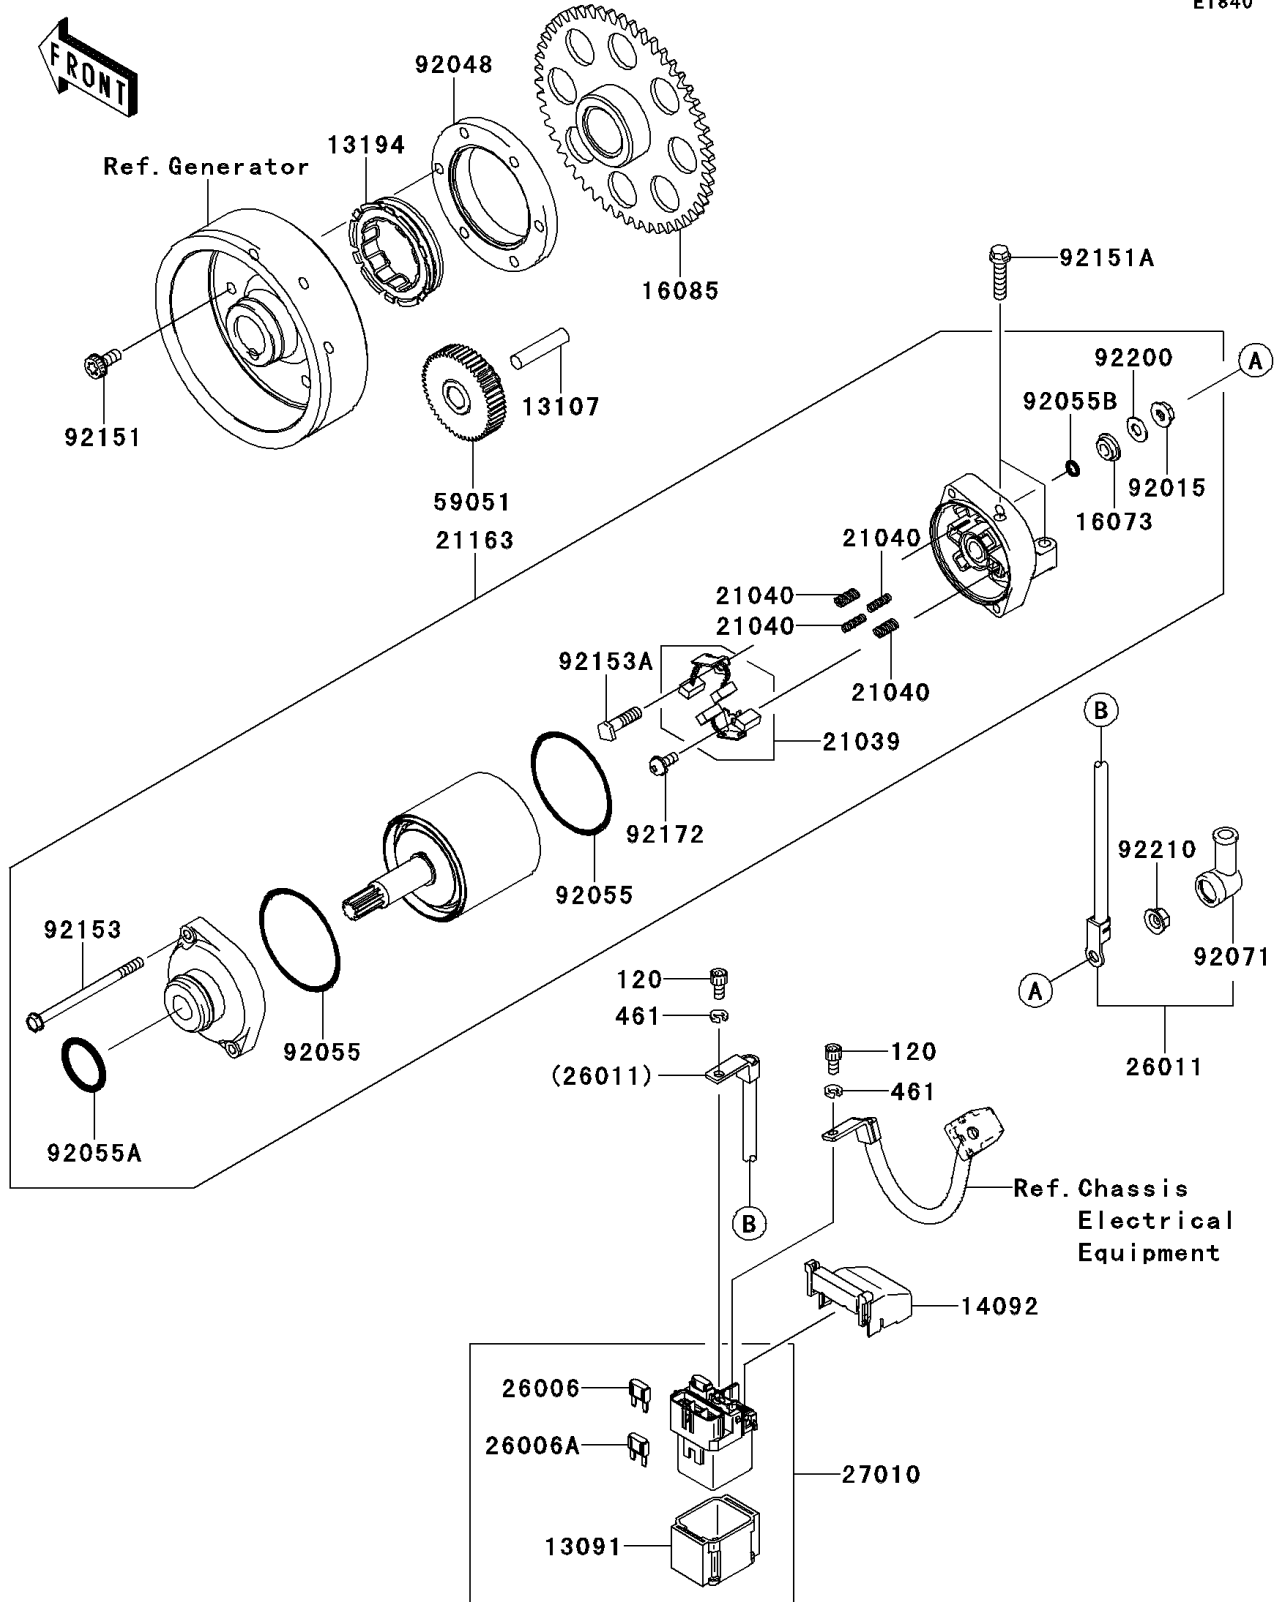

2014 VERSYS® 1000 (European) PARTS DIAGRAM

Starter Motor

E1840

2014 VERSYS® 1000 (European) PARTS LIST

Starter Motor

ITEM NAME	PART NUMBER	QUANTITY
BOLT-SOCKET,5X10 (Ref # 120)	120CB0510	2
WASHER-SPRING,5MM,BLACK (Ref # 461)	461DB0500	2
HOLDER,MAGNETIC SWITCH (Ref # 13091)	13091-1884	1
SHAFT,IDLER GEAR (Ref # 13107)	13107-1377	1
CLUTCH-ONEWAY (Ref # 13194)	13194-1096	1
COVER (Ref # 14092)	14092-0109	1
INSULATOR (Ref # 16073)	16073-0053	1
GEAR,CLUTCH ONEWAY (Ref # 16085)	16085-1303	1
BRUSH,CARBON (Ref # 21039)	21039-0004	1
SPRING-BRUSH (Ref # 21040)	21040-0003	4
STARTER-ELECTRIC (Ref # 21163)	21163-0065	1
FUSE,MINI BLADE,15A,BLUE (Ref # 26006)	26006-0001	1
FUSE,MINI BLADE,30A,GREEN (Ref # 26006A)	26006-1080	1
WIRE-LEAD (Ref # 26011)	26011-0768	1
SWITCH (Ref # 27010)	27010-0113	1
GEAR-SPUR,IDLER (Ref # 59051)	59051-0100	1
NUT,STARTER MOTOR (Ref # 92015)	92015-1476	1
RACE (Ref # 92048)	92048-0018	1
RING-O (Ref # 92055)	92055-0136	2
RING-O (Ref # 92055A)	92055-1276	1
RING-O,4.5X2.0 (Ref # 92055B)	92055-1370	1
GROMMET (Ref # 92071)	92071-0024	1
BOLT,6X14 (Ref # 92151)	92151-1335	6
BOLT,FLANGED-SMALL,6X25 (Ref # 92151A)	92151-1930	2
BOLT (Ref # 92153)	92153-1850	2
BOLT (Ref # 92153A)	92153-1866	1
SCREW (Ref # 92172)	92172-0334	1
WASHER (Ref # 92200)	92200-0386	1
NUT,6MM (Ref # 92210)	92210-0188	1