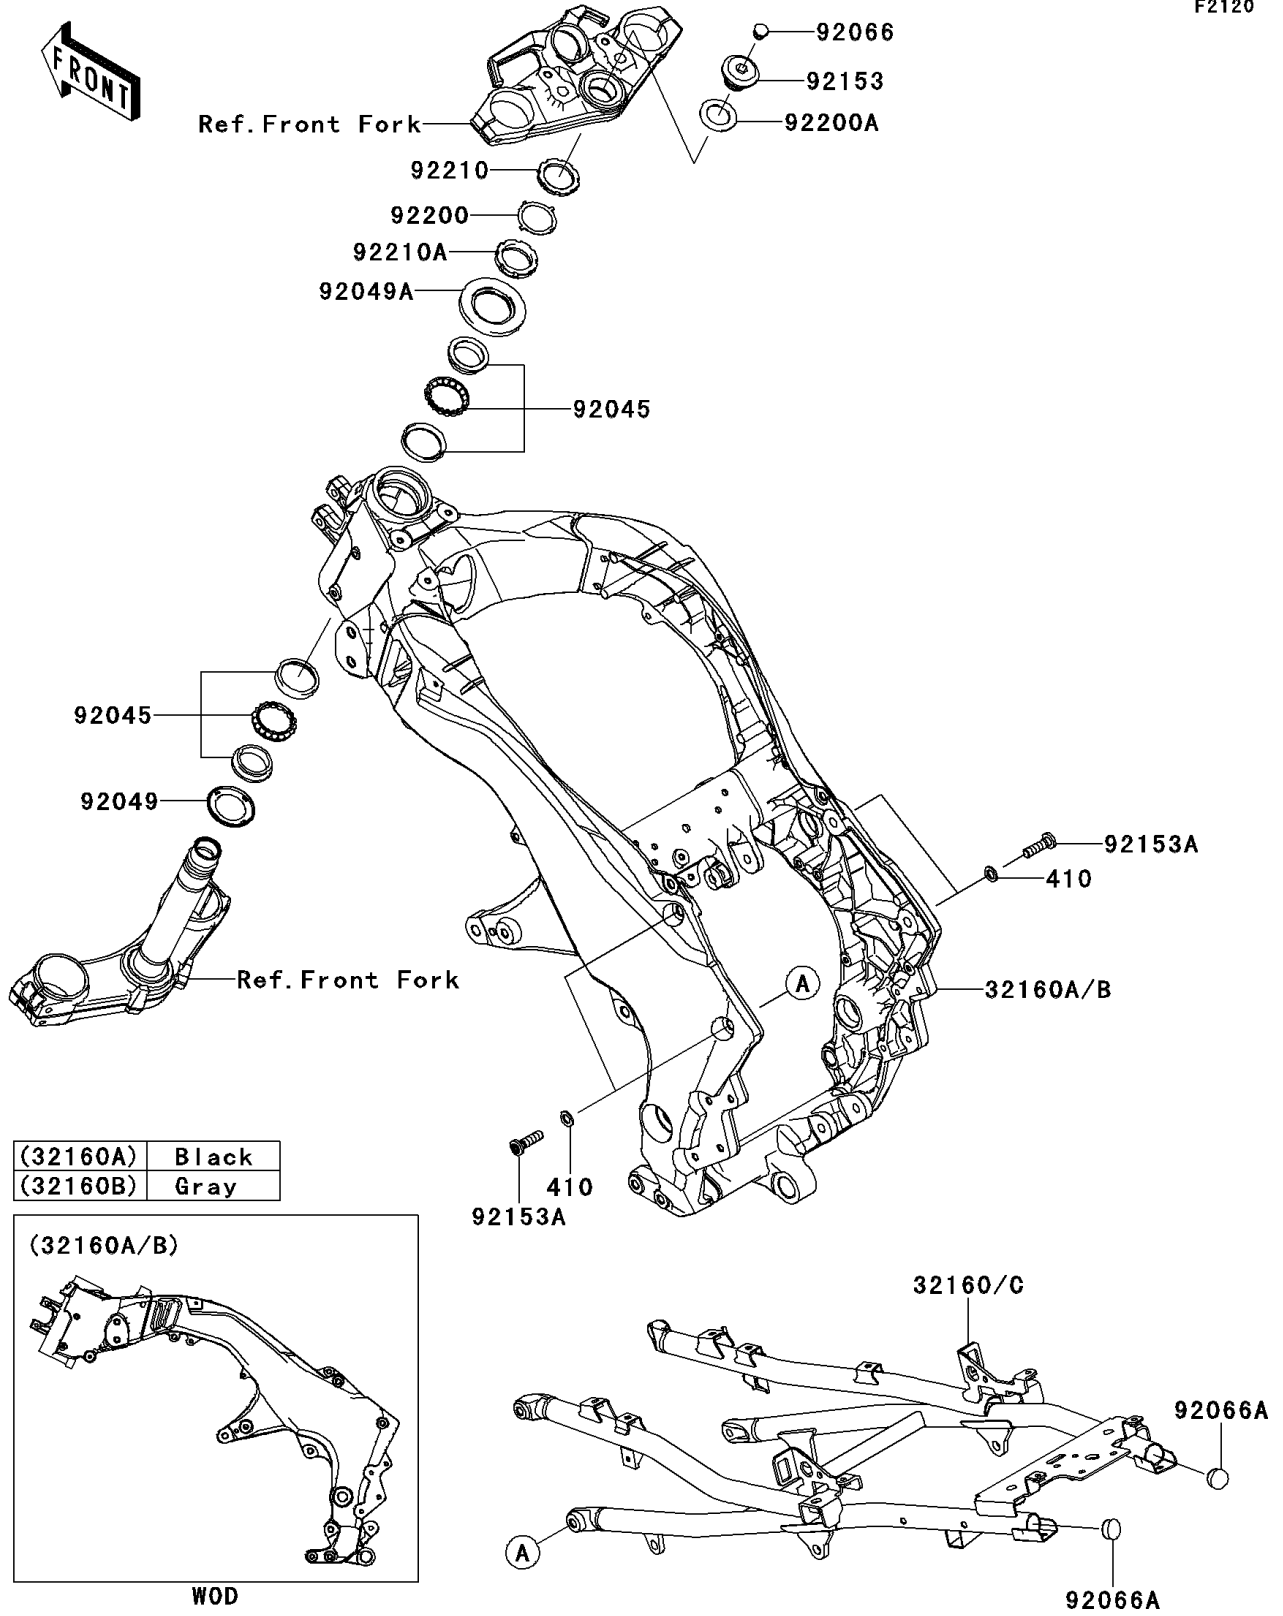

2013 VERSYS® 1000 (European) PARTS DIAGRAM

Frame

F2120

(32160A)	Black
(32160B)	Gray

2013 VERSYS® 1000 (European) PARTS LIST

Frame

ITEM NAME	PART NUMBER	QUANTITY
WASHER-PLAIN-SMALL,10MM (Ref # 410)	410AA1000	4
FRAME-COMP,MAIN,F.S.BLACK (Ref # 32160A)	32160-0643-18R	1
FRAME-COMP,RR,F.S.BLACK (Ref # 32160C)	32160-0652-18R	1
BEARING-BALL,SF07A17PX1V1 (Ref # 92045)	92045-1384	2
SEAL-OIL,DS35X55X4 (Ref # 92049)	92049-0022	1
SEAL-OIL,MX043N3 (Ref # 92049A)	92049-0091	1
PLUG (Ref # 92066)	92066-0071	1
PLUG (Ref # 92066A)	92066-0749	2
BOLT,26MM (Ref # 92153)	92153-0474	1
BOLT,SOCKET,10X35 (Ref # 92153A)	92153-1442	4
WASHER (Ref # 92200)	92200-0036	1
WASHER,27X42X2.3 (Ref # 92200A)	92200-0081	1
NUT,STEERING STEM 35MM (Ref # 92210)	92210-0062	1
NUT,STEERING STEM,35MM (Ref # 92210A)	92210-0077	1