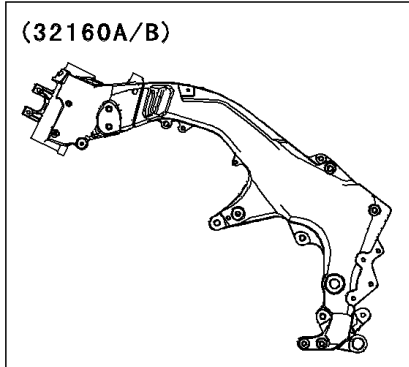

2013 VERSYS® 1000 (European) PARTS DIAGRAM

Frame

F2120

(32160A)	Black
(32160B)	Gray

2013 VERSYS® 1000 (European) PARTS LIST

Frame

ITEM NAME	PART NUMBER	QUANTITY
WASHER-PLAIN-SMALL,10MM (Ref # 410)	410AA1000	4
FRAME-COMP,MAIN,F.S.BLACK (Ref # 32160A)	32160-0643-18R	1
FRAME-COMP,RR,F.S.BLACK (Ref # 32160C)	32160-0652-18R	1
BEARING-BALL,SF07A17PX1V1 (Ref # 92045)	92045-1384	2
SEAL-OIL,DS35X55X4 (Ref # 92049)	92049-0022	1
SEAL-OIL,MX043N3 (Ref # 92049A)	92049-0091	1
PLUG (Ref # 92066)	92066-0071	1
PLUG (Ref # 92066A)	92066-0749	2
BOLT,26MM (Ref # 92153)	92153-0474	1
BOLT,SOCKET,10X35 (Ref # 92153A)	92153-1442	4
WASHER (Ref # 92200)	92200-0036	1
WASHER,27X42X2.3 (Ref # 92200A)	92200-0081	1
NUT,STEERING STEM 35MM (Ref # 92210)	92210-0062	1
NUT,STEERING STEM,35MM (Ref # 92210A)	92210-0077	1