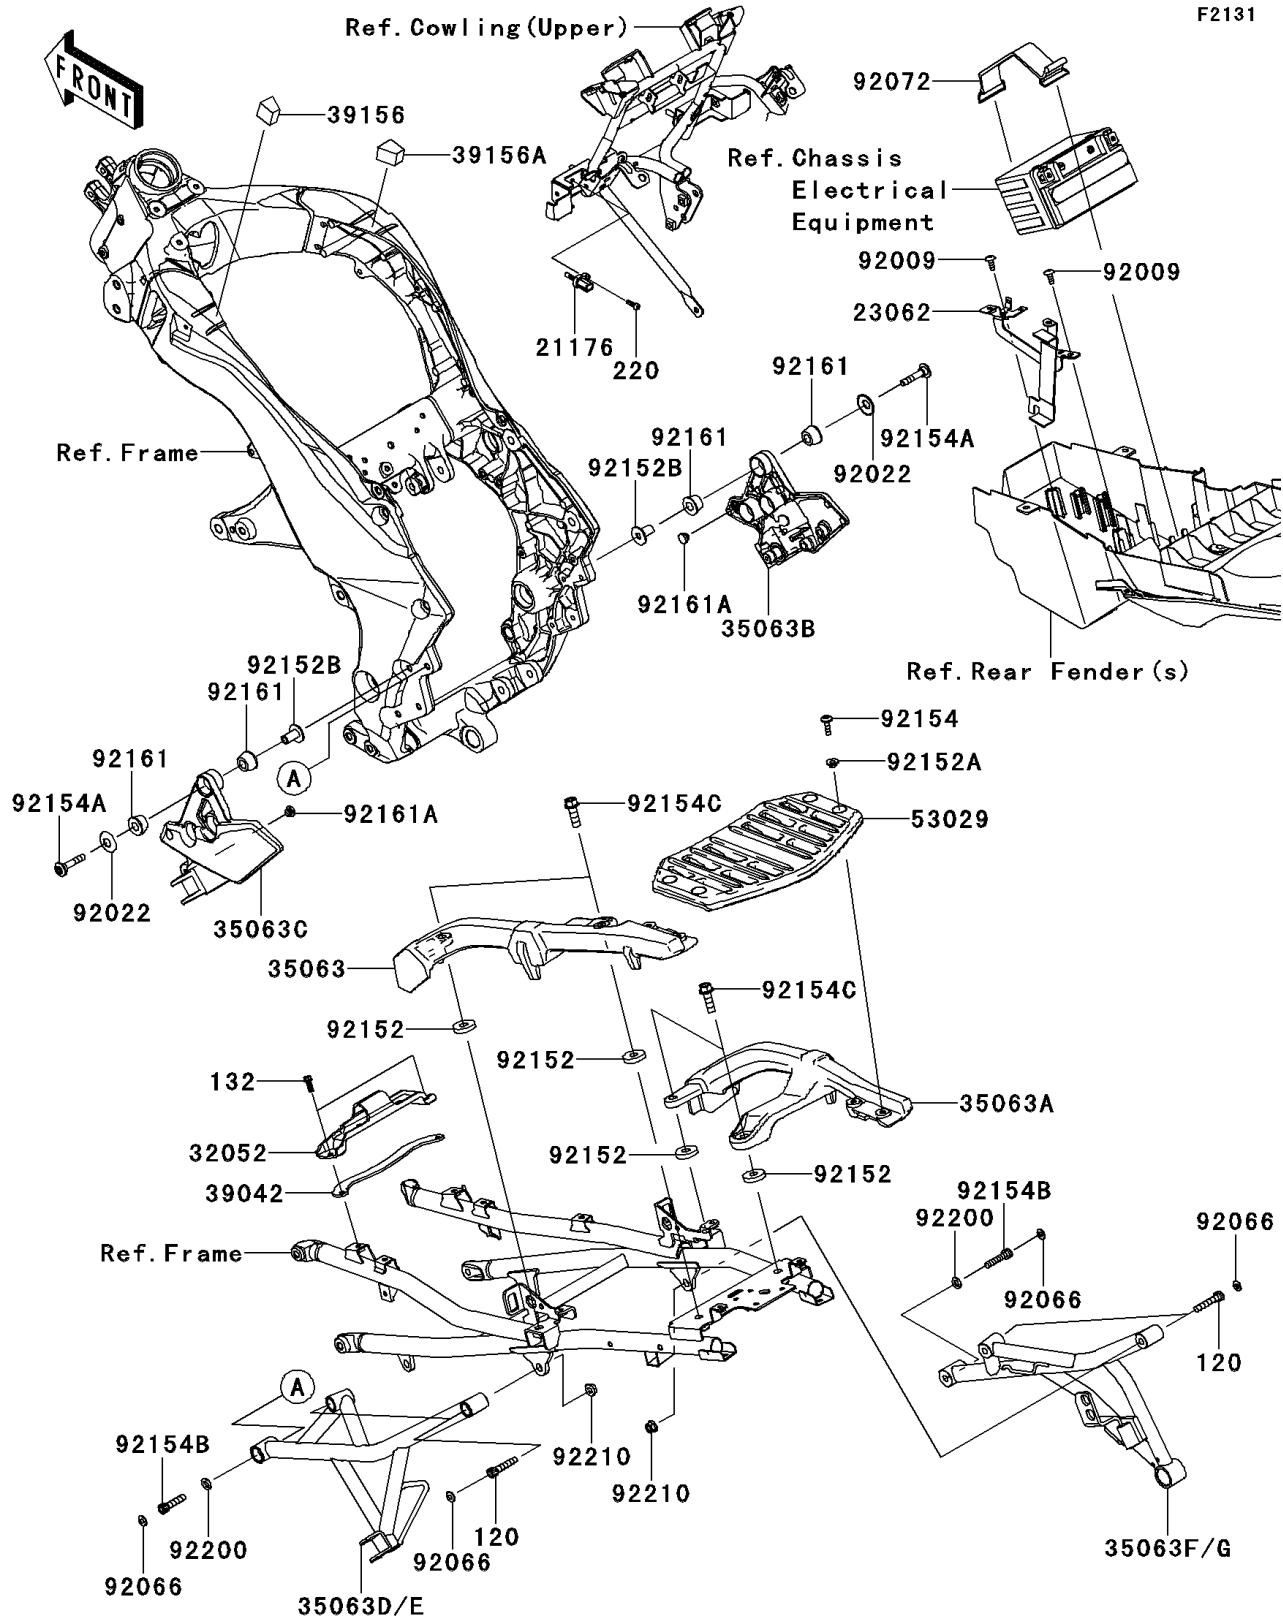

2014 VERSYS® 1000 (European) PARTS DIAGRAM

Frame Fittings

F2131

2014 VERSYS® 1000 (European) PARTS LIST

Frame Fittings

ITEM NAME	PART NUMBER	QUANTITY
BOLT-SOCKET,8X40 (Ref # 120)	120CB0840	4
BOLT-FLANGED-SMALL,6X16 (Ref # 132)	132BA0616	2
SCREW-PAN-CROS,5X16 (Ref # 220)	220AB0516	1
SENSOR,AIR TEMPERATURE (Ref # 21176)	21176-0048	1
BRACKET-COMP,ECU (Ref # 23062)	23062-0768	1
BRACKET-TANK (Ref # 32052)	32052-0719	1
STAY,CARRIER,LH,F.S.BLACK (Ref # 35063)	35063-0831-18R	1
STAY,CARRIER,RH,F.S.BLACK (Ref # 35063A)	35063-0832-18R	1
STAY,STEP,FR,RH (Ref # 35063B)	35063-0838	1
STAY,STEP,FR,LH (Ref # 35063C)	35063-0843	1
STAY,STEP,RR,LH,F.S.BLACK (Ref # 35063D)	35063-0862-18R	1
STAY,STEP,RR,RH,F.S.BLACK (Ref # 35063F)	35063-0881-18R	1
CROSSMEMBER (Ref # 39042)	39042-0554	1
PAD,LH (Ref # 39156)	39156-0660	1
PAD,RH (Ref # 39156A)	39156-0661	1
CARRIER (Ref # 53029)	53029-0076	1
SCREW,TAPPING (Ref # 92009)	92009-1113	2
WASHER (Ref # 92022)	92022-1737	6
PLUG (Ref # 92066)	92066-1216	6
BAND,L=168 (Ref # 92072)	92072-1306	1
COLLAR,11X30X6 (Ref # 92152)	92152-1000	4
COLLAR,6.5X10X6.2 (Ref # 92152A)	92152-1511	4
COLLAR,8.8X12X25.6 (Ref # 92152B)	92152-1594	6
BOLT,SOCKET,6X22 (Ref # 92154)	92154-0787	4
BOLT,SOCKET,8X37 (Ref # 92154A)	92154-0799	6
BOLT,SOCKET,8X40 (Ref # 92154B)	92154-1001	2
BOLT,FLANGED,10X35 (Ref # 92154C)	92154-1048	4
DAMPER,11.8X26X15 (Ref # 92161)	92161-1000	12
DAMPER (Ref # 92161A)	92161-1084	2

2014 VERSYS® 1000 (European) PARTS LIST

Frame Fittings

ITEM NAME	PART NUMBER	QUANTITY
WASHER,8.4X16X1.6 (Ref # 92200)	92200-0807	2
NUT,FLANGED,LOCK,8MM (Ref # 92210)	92210-0159	4